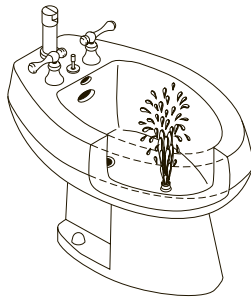

Bidets & Bidet Seats 101

As you determine whether or not a bidet is right for you, there are a few things you'll want to think about. We've listed the main considerations here, but you can also refer to the chart on pages 78-79 for more detailed information.

Convenient Cleansing

Bidets offer a quick, simple way to refresh and wash the body without taking a full bath or shower. The warm, gentle spray provides soothing, comfortable cleansing.

Vertical Spray

Bidets with vertical sprays feature water delivery through an integral fill on the bidet or a vertical spray stream in the center of the bowl.

Horizontal Spray

Water is delivered from a faucet mounted directly on the bidet with horizontal spray bidets. The choice between vertical and horizontal spray is simply based on user preference.