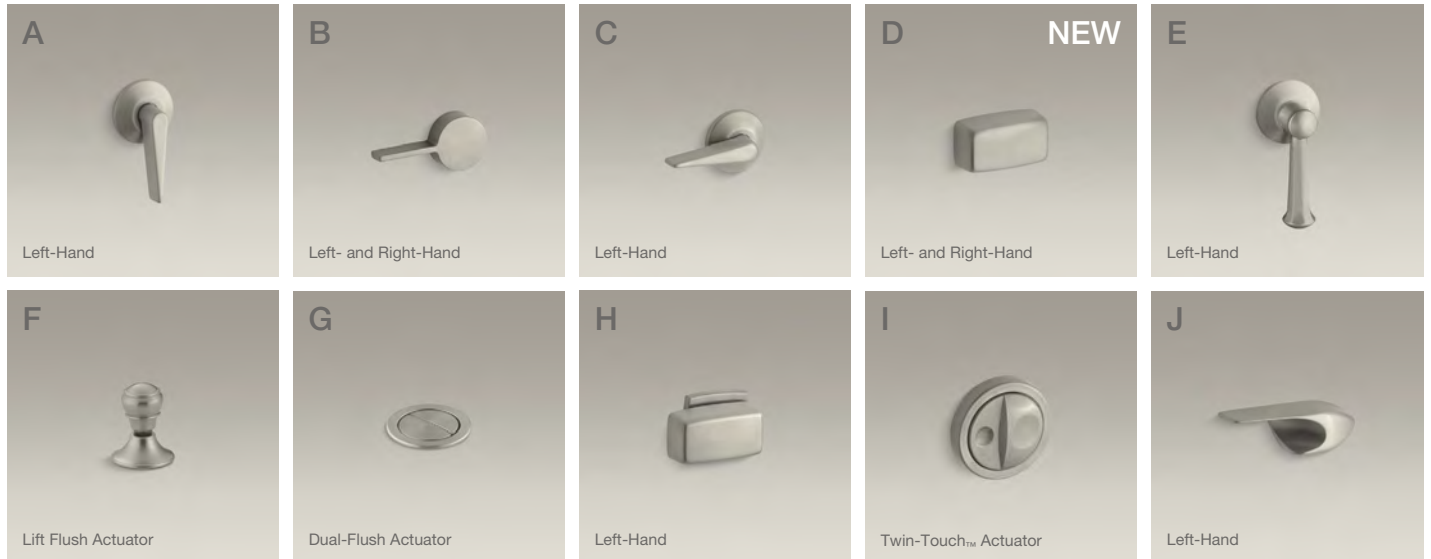

Trip Levers for One-Piece Toilets

We offer a range of trip lever finish options, so you can coordinate every detail of your bathroom from faucets and accessories to cabinet hardware and trip levers. While all KOHLER® toilets ship with a Polished Chrome trip lever, you may choose to place a separate order for a trip lever in a finish that matches your décor. Because trip levers themselves are designed to function with specific toilets and are not interchangeable, begin by finding the model number of your toilet along with the model number of the compatible trip lever in the chart to the right. For a simple visual reference of that trip lever, find the corresponding letter in the chart below. All available finish options are listed in the chart to the right.