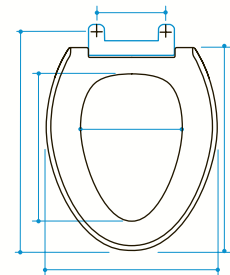

Dynamic Flow Profile

In order to optimize water velocity and flushing power, we study the speed and force of water as it moves through the tank and bowl.

Fully Glazed Trapways

We apply glaze to the trapway – the passage-way inside the bowl – of all KOHLER® toilets, creating a smooth surface that ensures a strong, complete flush.

Seat Durability

Our seats go through a series of tests from stain-resistance to load-bearing and open/close cycle testing to ensure that they stand up to daily wear and tear.