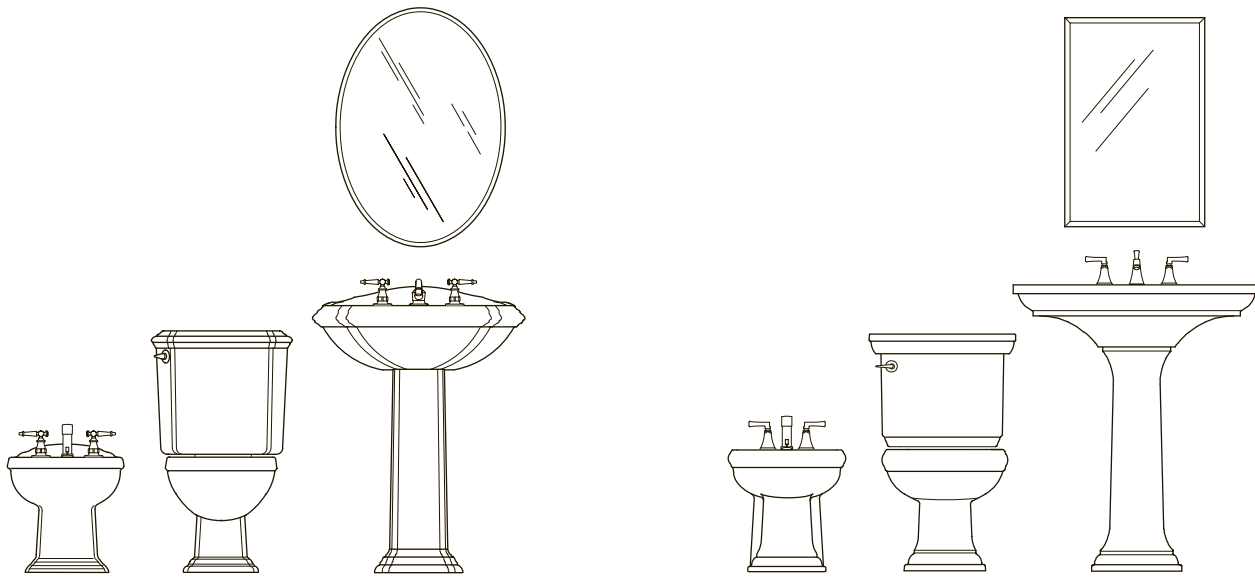

Considered Collections

Many of our toilets are designed to coordinate with a matching collection of fixtures and faucets, featuring either the classic detail of traditional design, the clean geometry of contemporary design or a casual balance of the two.

Rêve® one-piece toilet (K-3797-HW1) Page 44

Rêve pedestal sink (K-5149-1-HW1)

Purist® single-handle bathroom sink faucet (K-14402-4A-BGD)

Purist toilet tissue holder (K-14444-BGD)

Design Solutions

Whether you're designing a bathroom for an eclectic urban loft, a refurbished Victorian or a thoroughly modern retreat, with KOHLER® you'll find toilet designs – as well as a range of coordinating components – that give you the look and feel that's right for your home.

Portrait®

With a hint of French provincial charm, the Portrait collection is an ideal complement to traditional décor. Featuring a range of bathing hydrotherapies, bathroom sink designs, trip lever styles and bidet spray options, the Portrait collection invites you to design a bathroom well suited to your life and your home.

Two-piece toilets feature the traditional design of a separate tank and bowl. Two- and three-bolt installation systems provide a sturdy, level connection between the tank and bowl, making installation easy.