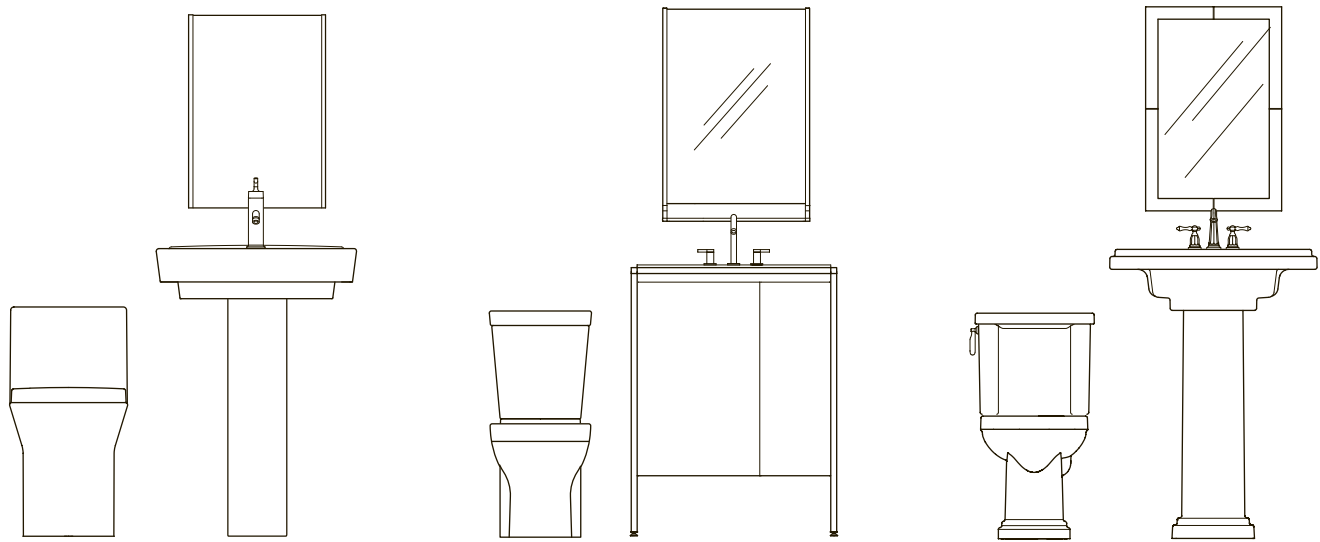

Rêve®

While its lines may be simple, the Rêve collection makes an instant impact with its geometric confidence. A sculptural work of art, the Rêve collection features a WaterSense®-labeled, dual-flush toilet that brings modern functionality, simplicity and warmth to the contemporary bathroom.

Persuade®

The Persuade collection turns heads with its combination of sleek curves and clean design. A variety of Persuade designs – Persuade, Persuade Curv and Persuade Circ – invite you to explore the nuances of contemporary style. Each toilet features dual-flush technology with the choice between a full or water-saving half flush.

Tresham®

The elegant simplicity of Shaker-style furniture inspired the edgy, neo-traditional design of the Tresham collection. The Tresham Comfort Height® toilet is accented by elegant trim that recalls architectural molding and offers an eclectic twist on classic Americana traditions. Explore the collection at KOHLER.com/Tresham.