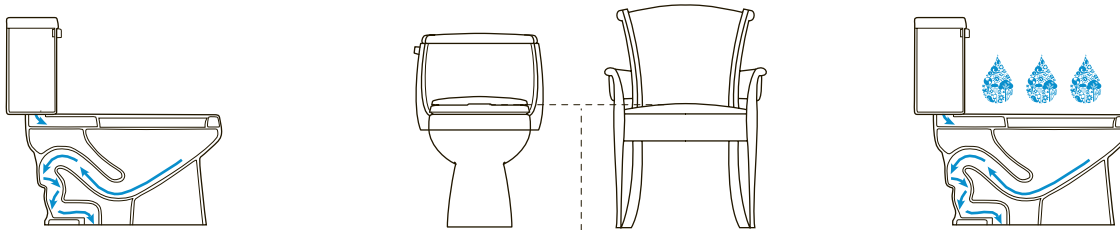

Two-piece toilets feature the traditional design of a separate tank and bowl. Two- and three-bolt installation systems provide a sturdy, level connection between the tank and bowl, making installation easy.

Bowl Shape

Round-front bowls require less space and are good for small children.

Elongated bowls provide added room and comfort for adults.

Compact elongated one-piece toilet designs enable an elongated bowl to fit in a round-front space.

Concealed & Skirted Trapways

Most toilets have an exposed trapway that's often hard to clean because of its location behind the bowl. Toilets with a concealed trapway feature a smooth surface at the back of the toilet where the trapway would normally be visible. Skirted trapways go a step further and offer a clean line from front to back. Both concealed and skirted trapways simplify cleaning.