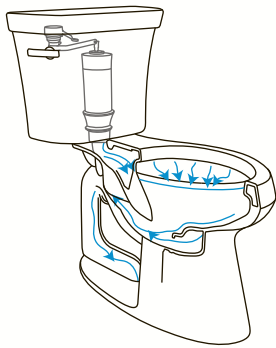

Dynamic Flow Profile

In order to optimize water velocity and flushing power, we study the speed and force of water as it moves through the tank and bowl.

Fully Glazed Trapways

We apply glaze to the trapway – the passage-way inside the bowl – of all KOHLER® toilets, creating a smooth surface that ensures a strong, complete flush.

Seat Durability

Our seats go through a series of tests from stain-resistance to load-bearing and open/close cycle testing to ensure that they stand up to daily wear and tear.