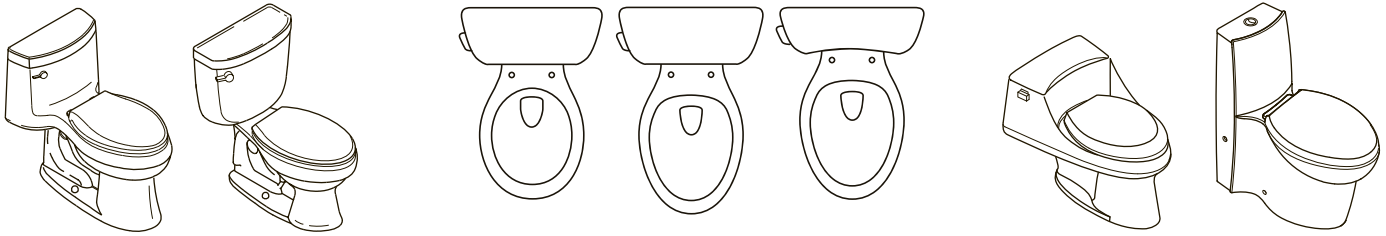

Toilets 101

As you shop for a new toilet, there are a few things you'll want to consider along with style. We've listed the main features and amenities here, but you can also refer to the glossary on pages 83-84 for additional definitions of terms.

One- Vs. Two-Piece

One-piece toilets integrate tank and bowl into a seamless, space-saving design that is easy to clean. Some low-profile models can be installed under a vanity extension when space is at a premium. Because of their special design details, most one-piece KOHLER® toilets ship with a Quiet-Close™ toilet seat with Quick-Release™ functionality.

Two-piece toilets feature the traditional design of a separate tank and bowl. Two- and three-bolt installation systems provide a sturdy, level connection between the tank and bowl, making installation easy.

Bowl Shape

Round-front bowls require less space and are good for small children.

Elongated bowls provide added room and comfort for adults.

Compact elongated one-piece toilet designs enable an elongated bowl to fit in a round-front space.

Concealed & Skirted Trapways

Most toilets have an exposed trapway that's often hard to clean because of its location behind the bowl. Toilets with a concealed trapway feature a smooth surface at the back of the toilet where the trapway would normally be visible. Skirted trapways go a step further and offer a clean line from front to back. Both concealed and skirted trapways simplify cleaning.