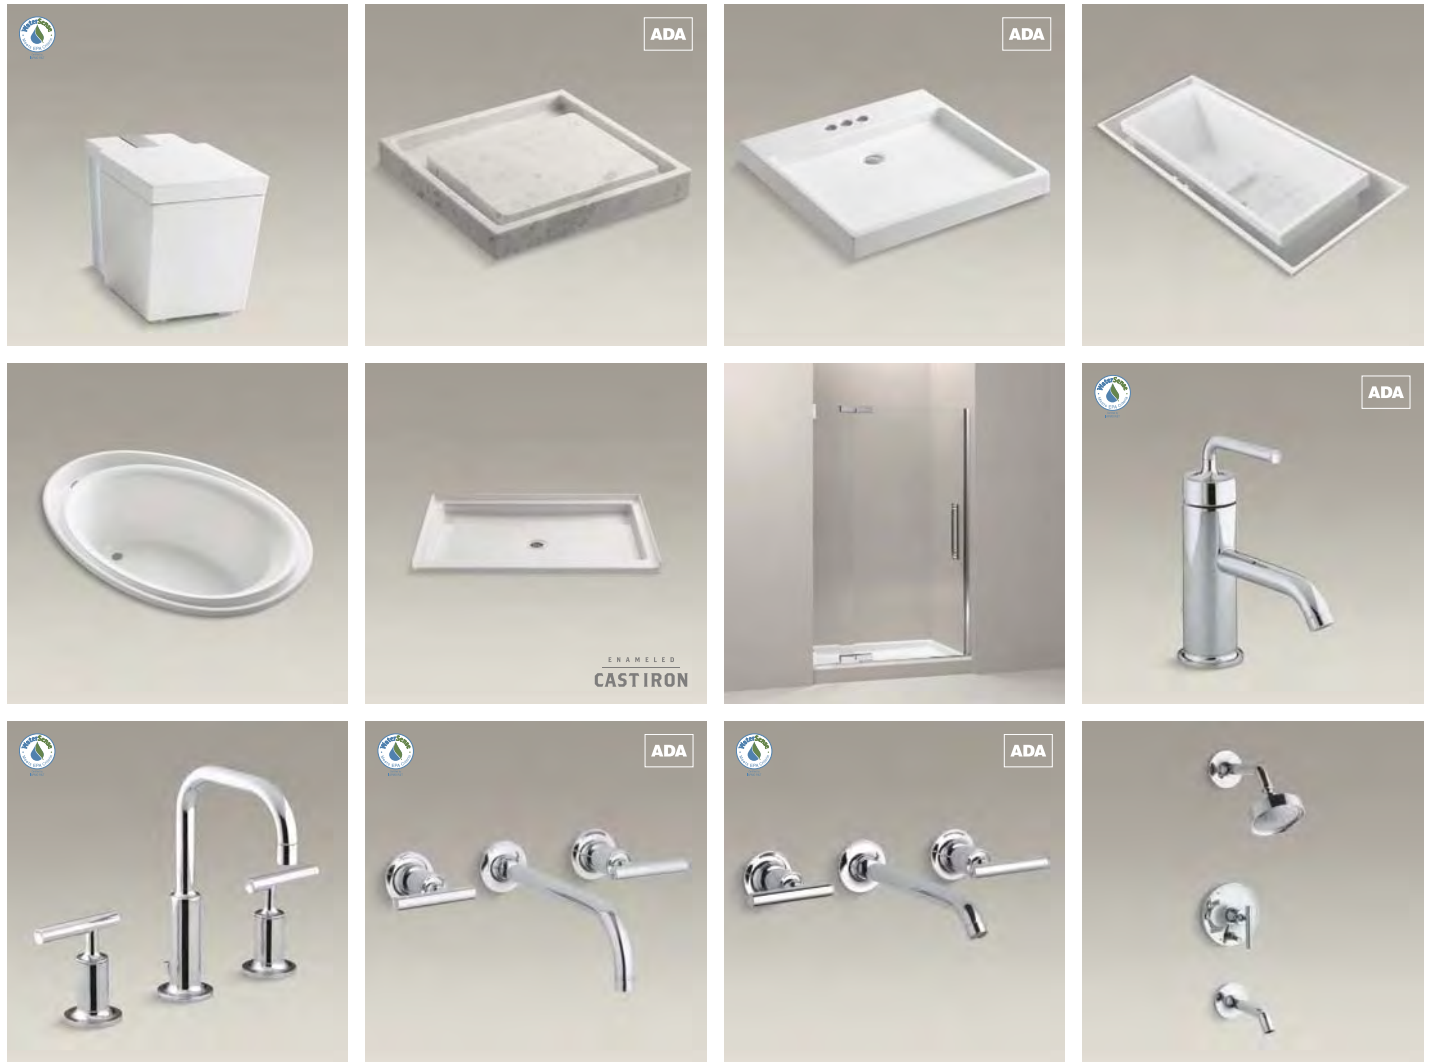

Wading Pool® wet surface sink

Wading Pool sink

sök® overflowing bath

Purist®

Numi® Comfort Height® toilet