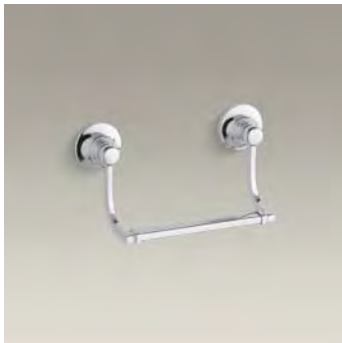

(CP) (SN) (BN)
(AF) (BV) (2BZ)

For product variations and details, see pages 78-81 and visit us.KOHLER.com.

Deck-mount high-flow bath faucet trim
K-T10592-4

Widespread bidet faucet
K-10586-4

Towel bar
K-11410