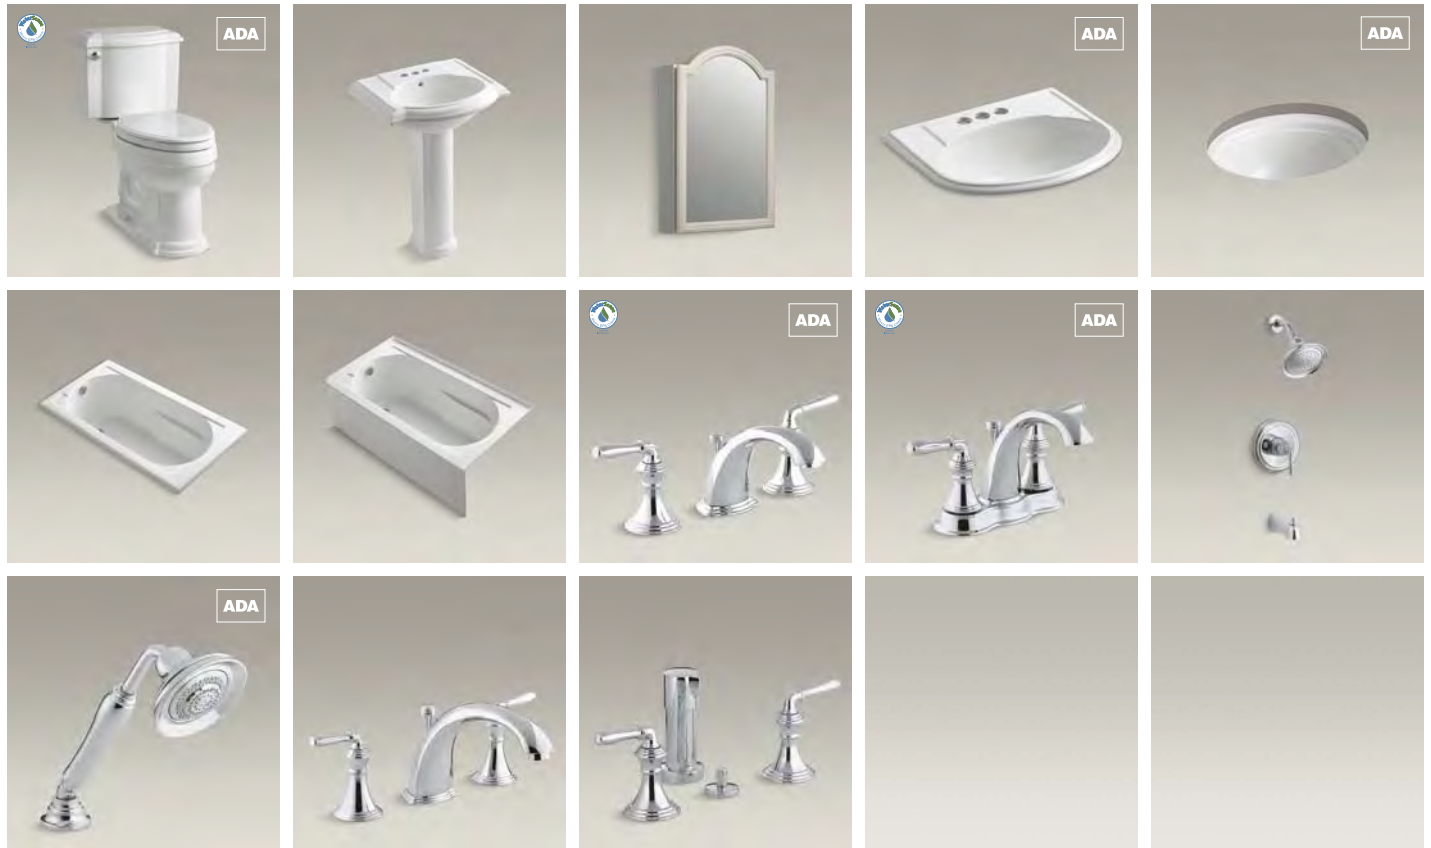

Devonshire®

Comfort Height® two-piece elongated toilet and Brevia™ Q2 toilet seat

Toilet K-3837
Seat K-4774

Pedestal sink

24" K-2286
27" K-2294

Medicine cabinet

K-CB-CLW2030DAW

Drop-in sink

K-2279

Under-mount sink

18³/₈" x 15¹/₄" K-2350
20¹/₂" x 16¹/₂" K-2336

Drop-in bath

Bath K-1184
BubbleMassage™ K-1357-G
Whirlpool K-1357
VibrAcoustic® K-1357-VB

Alcove bath with apron

Bath K-1184-LA
BubbleMassage K-1357-GLA
Whirlpool K-1357-LA
VibrAcoustic K-1357-VBLA

Widespread sink faucet

K-394-4

Centerset sink faucet

K-393-N4

Rite-Temp® pressure-balancing bath/shower trim set

K-T395-4

Multifunction handshower

K-10597

Deck-mount high-flow bath faucet trim

K-T387-4

Widespread bidet faucet

K-412-4

Faucet Finishes

Showering (see page 69 for showering component details)

Single-function showerhead K-10391 / K-10391-AK / K-45413
Rite-Temp pressure-balancing faucet trim K-T396
Thermostatic valve trim K-T10357
Volume control valve trim K-T10358
Transfer valve trim K-T376
Rite-Temp pressure-balancing valve trim K-T397
Bath spout K-373 / K-389
Deck-mount bath faucet handle trim K-T413