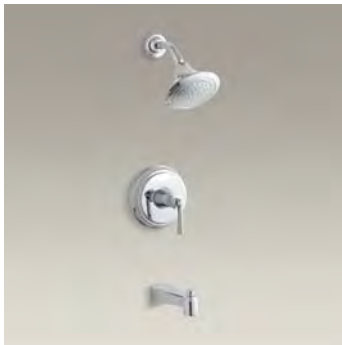

For product variations and details, see pages 78-81 and visit us.KOHLER.com.

Rite-Temp® pressure-balancing bath/shower trim set
K-T11077-4

Towel bar
K-11052

Double towel bar
K-11053

Glass shelf
K-11062

Towel ring
K-11057

Toilet tissue holder
Horizontal K-11054
Vertical K-11056

Robe hook
K-11055

Tumbler
K-11060

Soap dish
K-11061

Tumbler and soap dish holder
Single K-11058

Drawer pull
K-11486

Cabinet knob
K-11485

KOHLER® products are available in a wide array of colors and finishes. See page 78 for details.