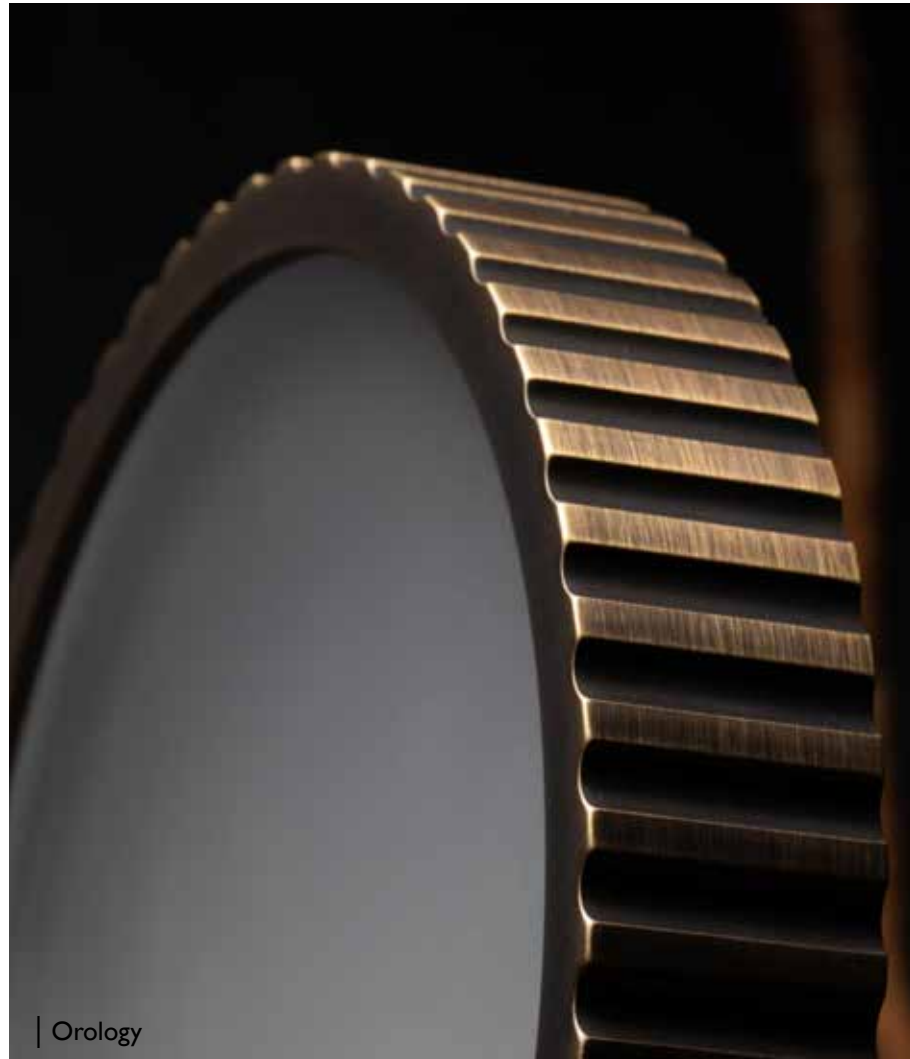

ACCESSORIES

Our comprehensive collection of accessories include all the necessary items such as soap dishes, soap dispensers, toilet roll holders, toilet brush holders, bath racks, shower baskets, shaving mirrors and accessory packs to finish your bathroom to perfection.

Our products are tested to leading European industry standards and we provide up to 10 years guarantee. Whether you are looking for a Chrome towel rail or Lacquered Zanzibar soap dish you will be spoilt for choice with our fantastic selection of products in multiple finishes, shapes and styles.