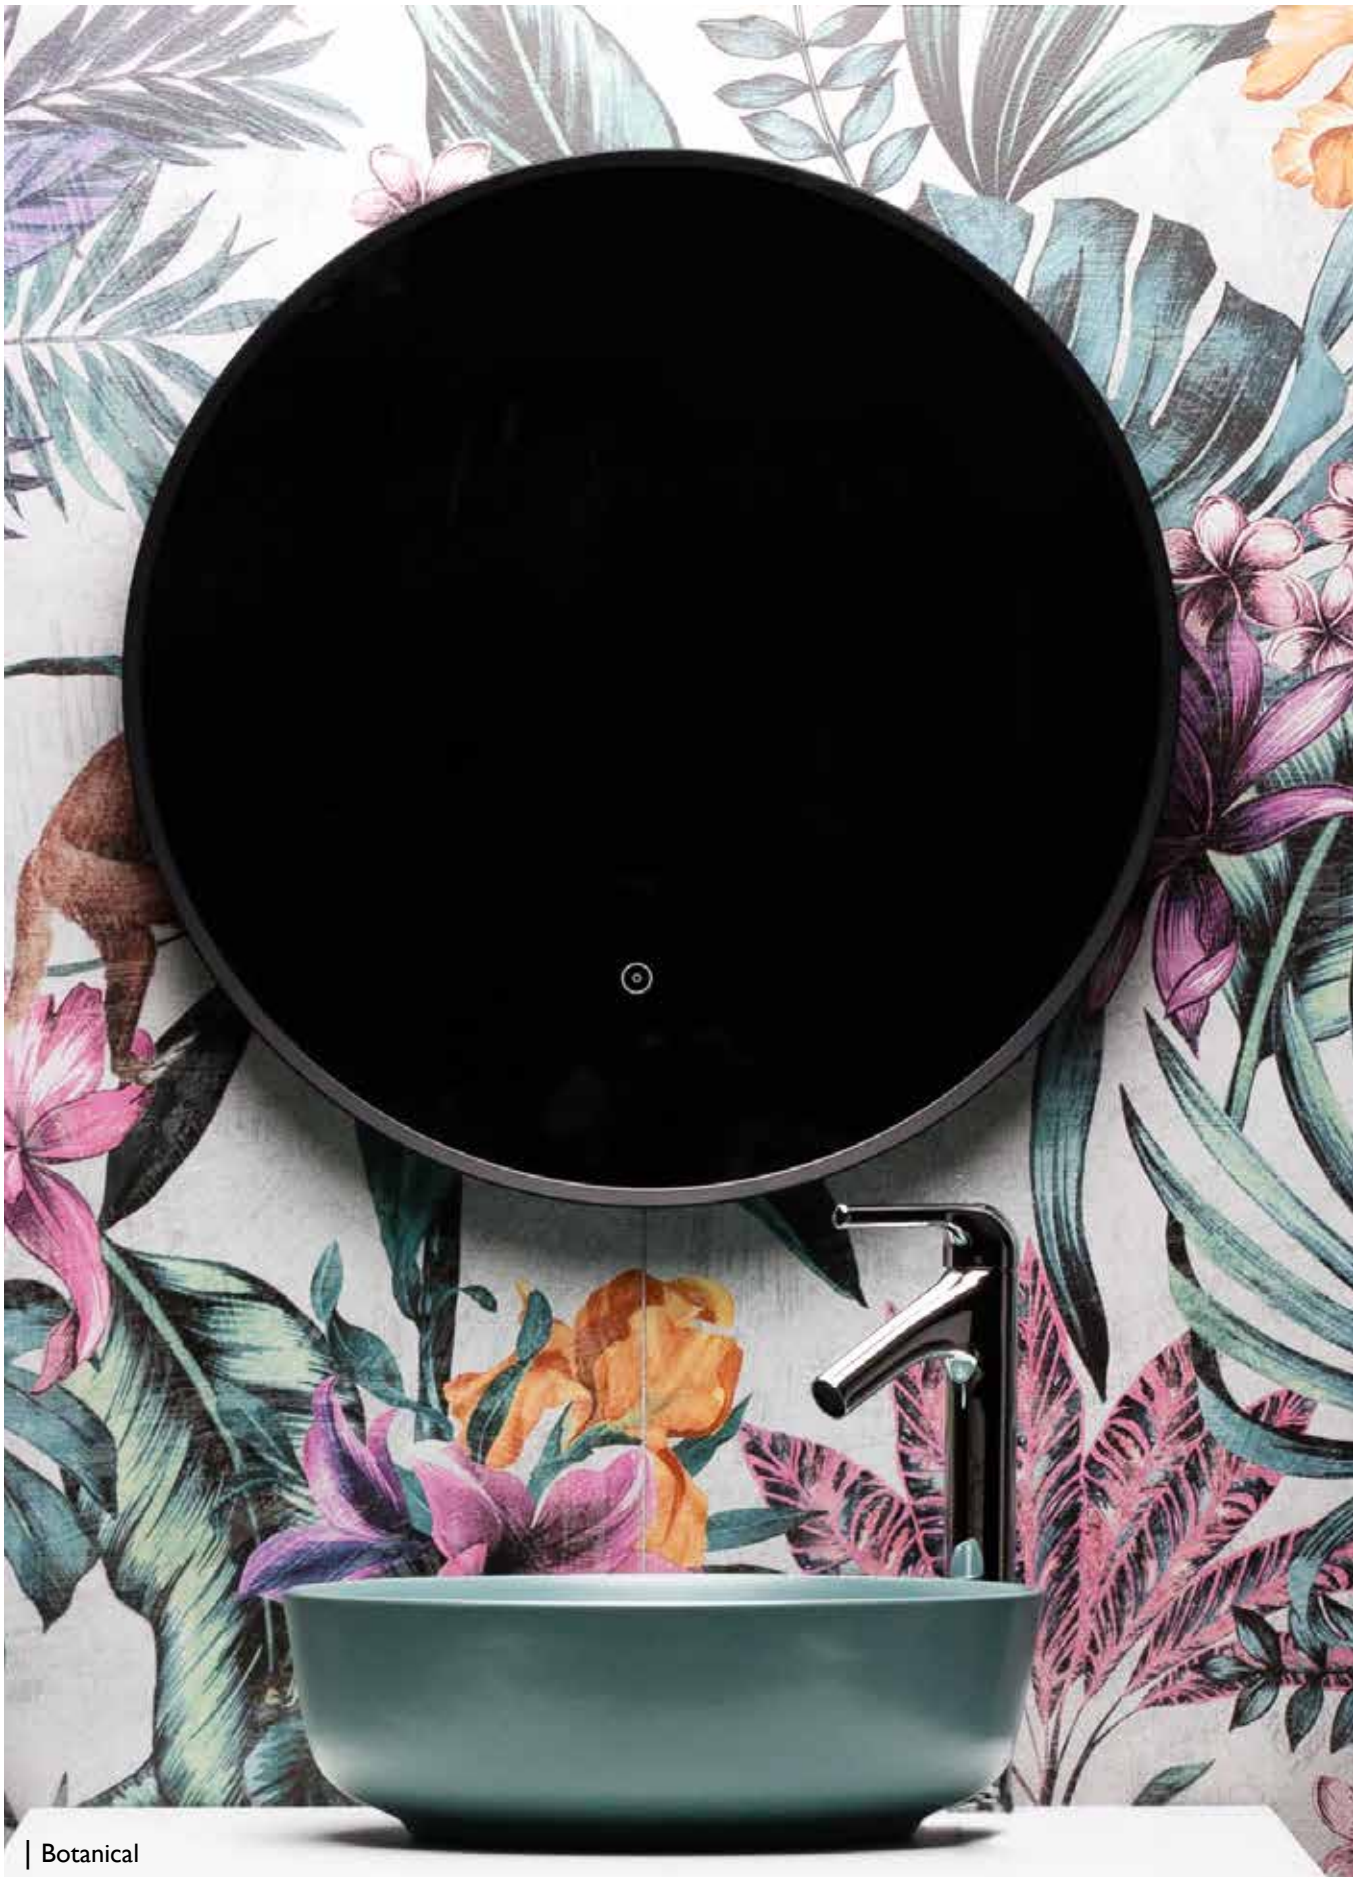

BDP-WBB-209-NS-UB-
For pricing and finishes see page 412.

| Botanical