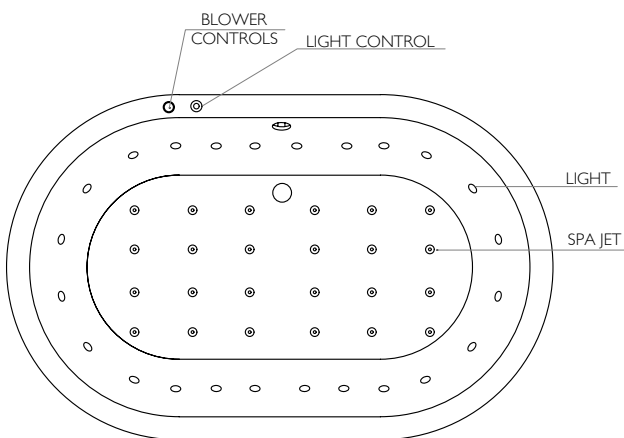

**System LUXSPA - Luxury SPA**  
Luxury Spa System with 24 Spa Air Jets and 24 Chromotherapy Lights, with Electronic Touch Controls

**System LUXSPA - Luxury SPA & Milk System**  
Luxury Spa System with 24 Spa Air Jets, 24 Chromotherapy Lights and Milk Jets, with Electronic Touch Controls