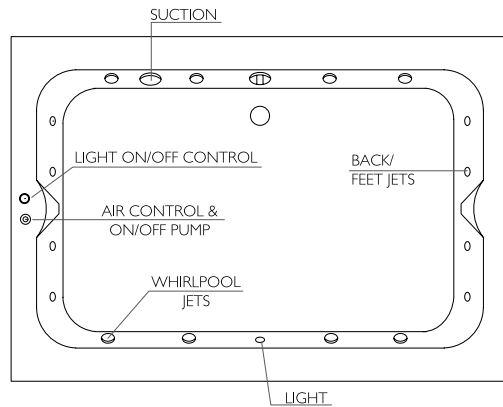

System 8C - Deluxe Whirlpool
8 Self-Draining Whirlpool Jets, Pneumatic Control Switch, 4 Back & 4 Feet Jets, Underwater Lighting