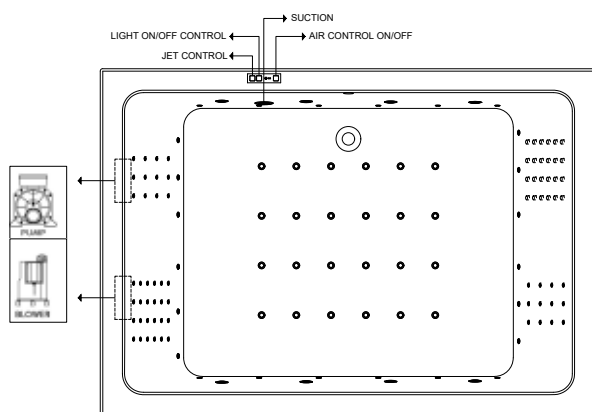

**System Luxury SPA**  
Luxury SPA System with 24 Spa Air Jets and 24 Chromotherapy Lights,  
with Electronic Touch Controls

**System Platinum**  
Luxury Spa System with 8 Midi Jets, 72 Nano Jets, 24 Spa Air Jets, 24  
Chromotherapy Lights, with Electronic Touch Controls