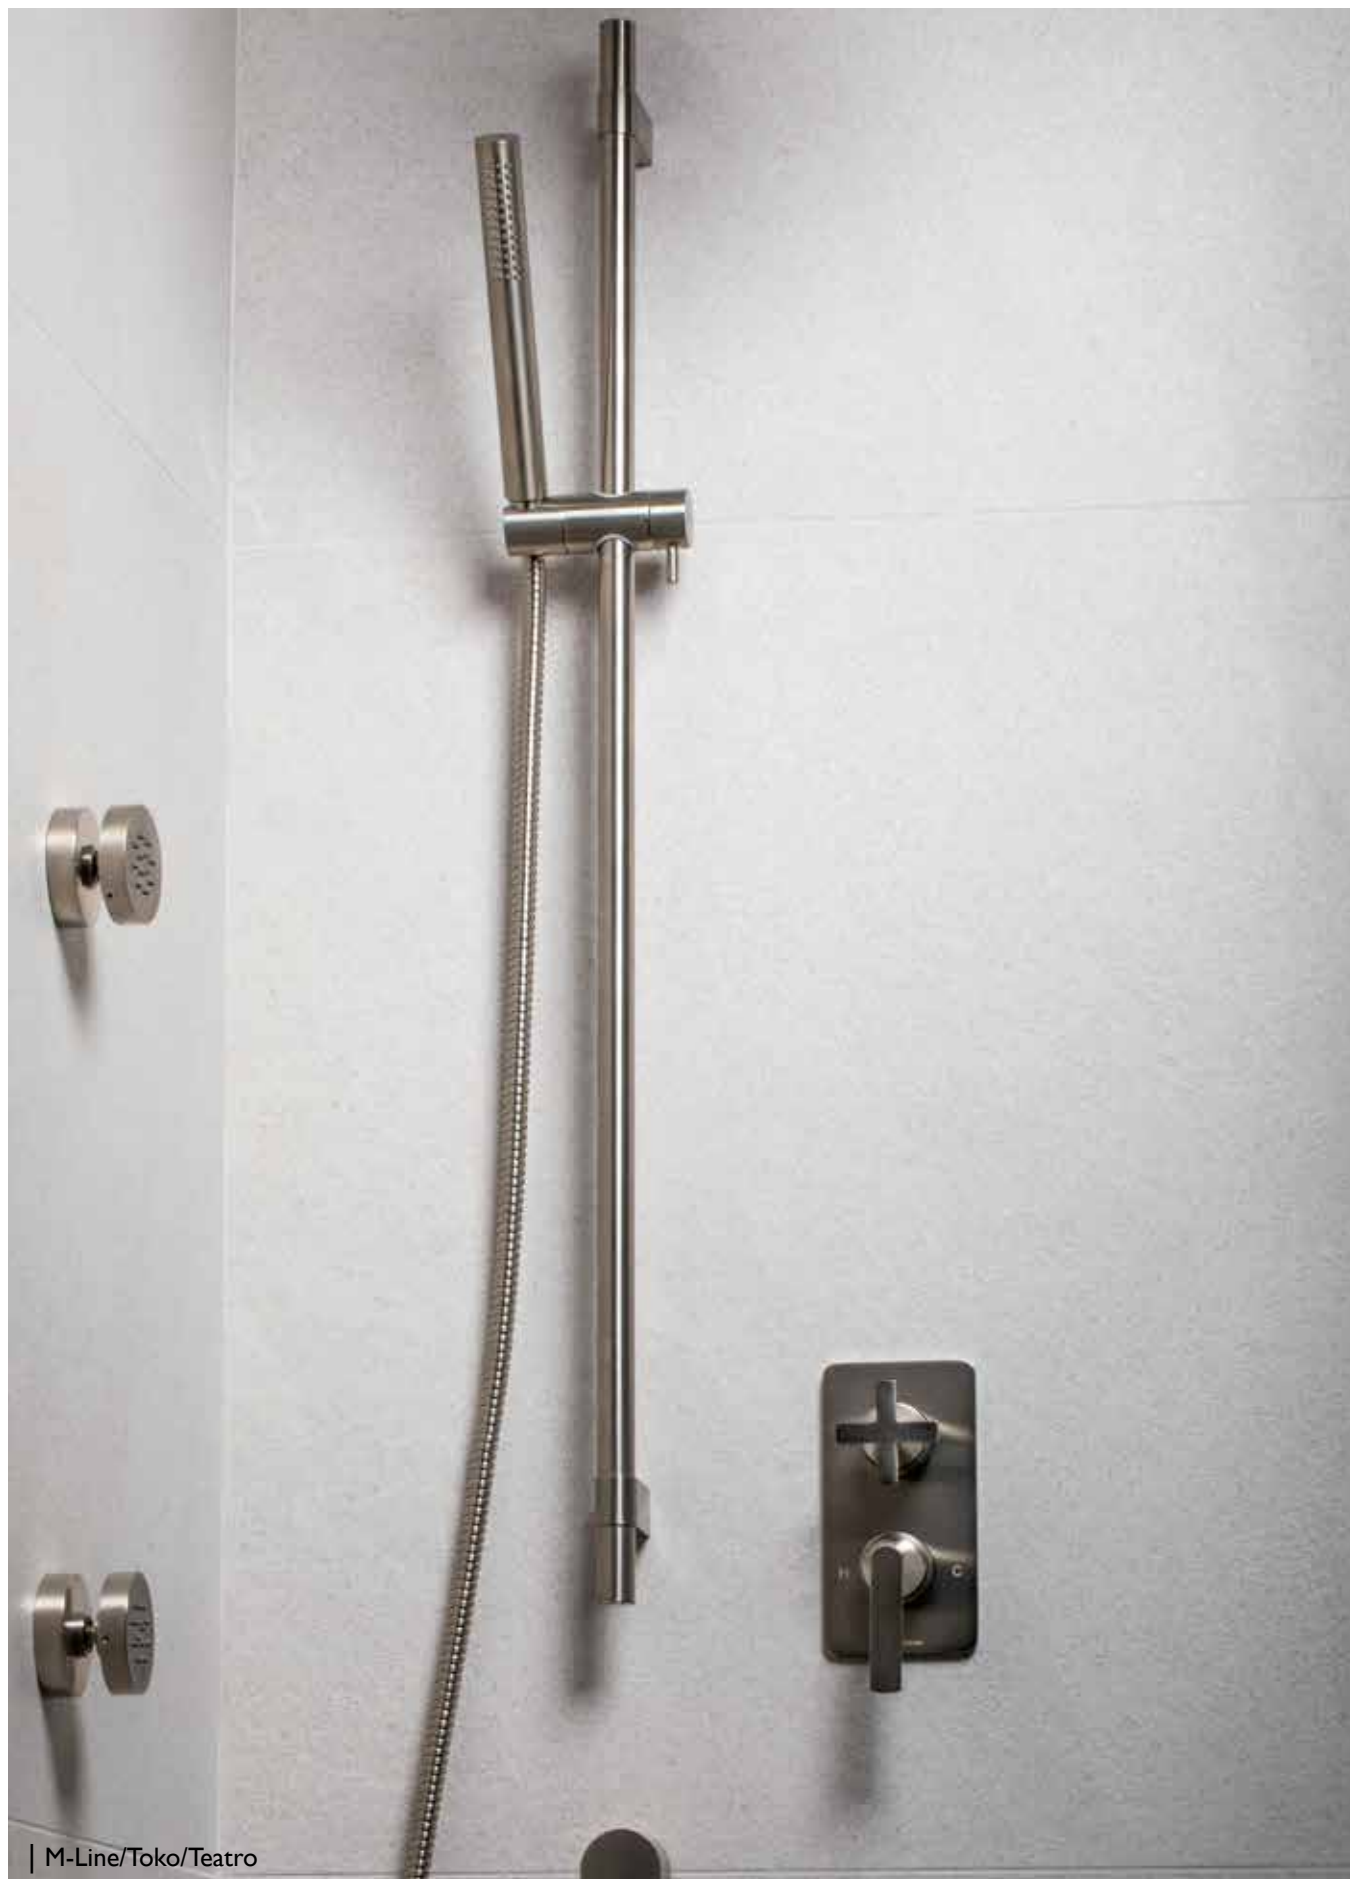

SLIDE RAIL KITS

SHOWERING

| M-Line/Toko/Teatro