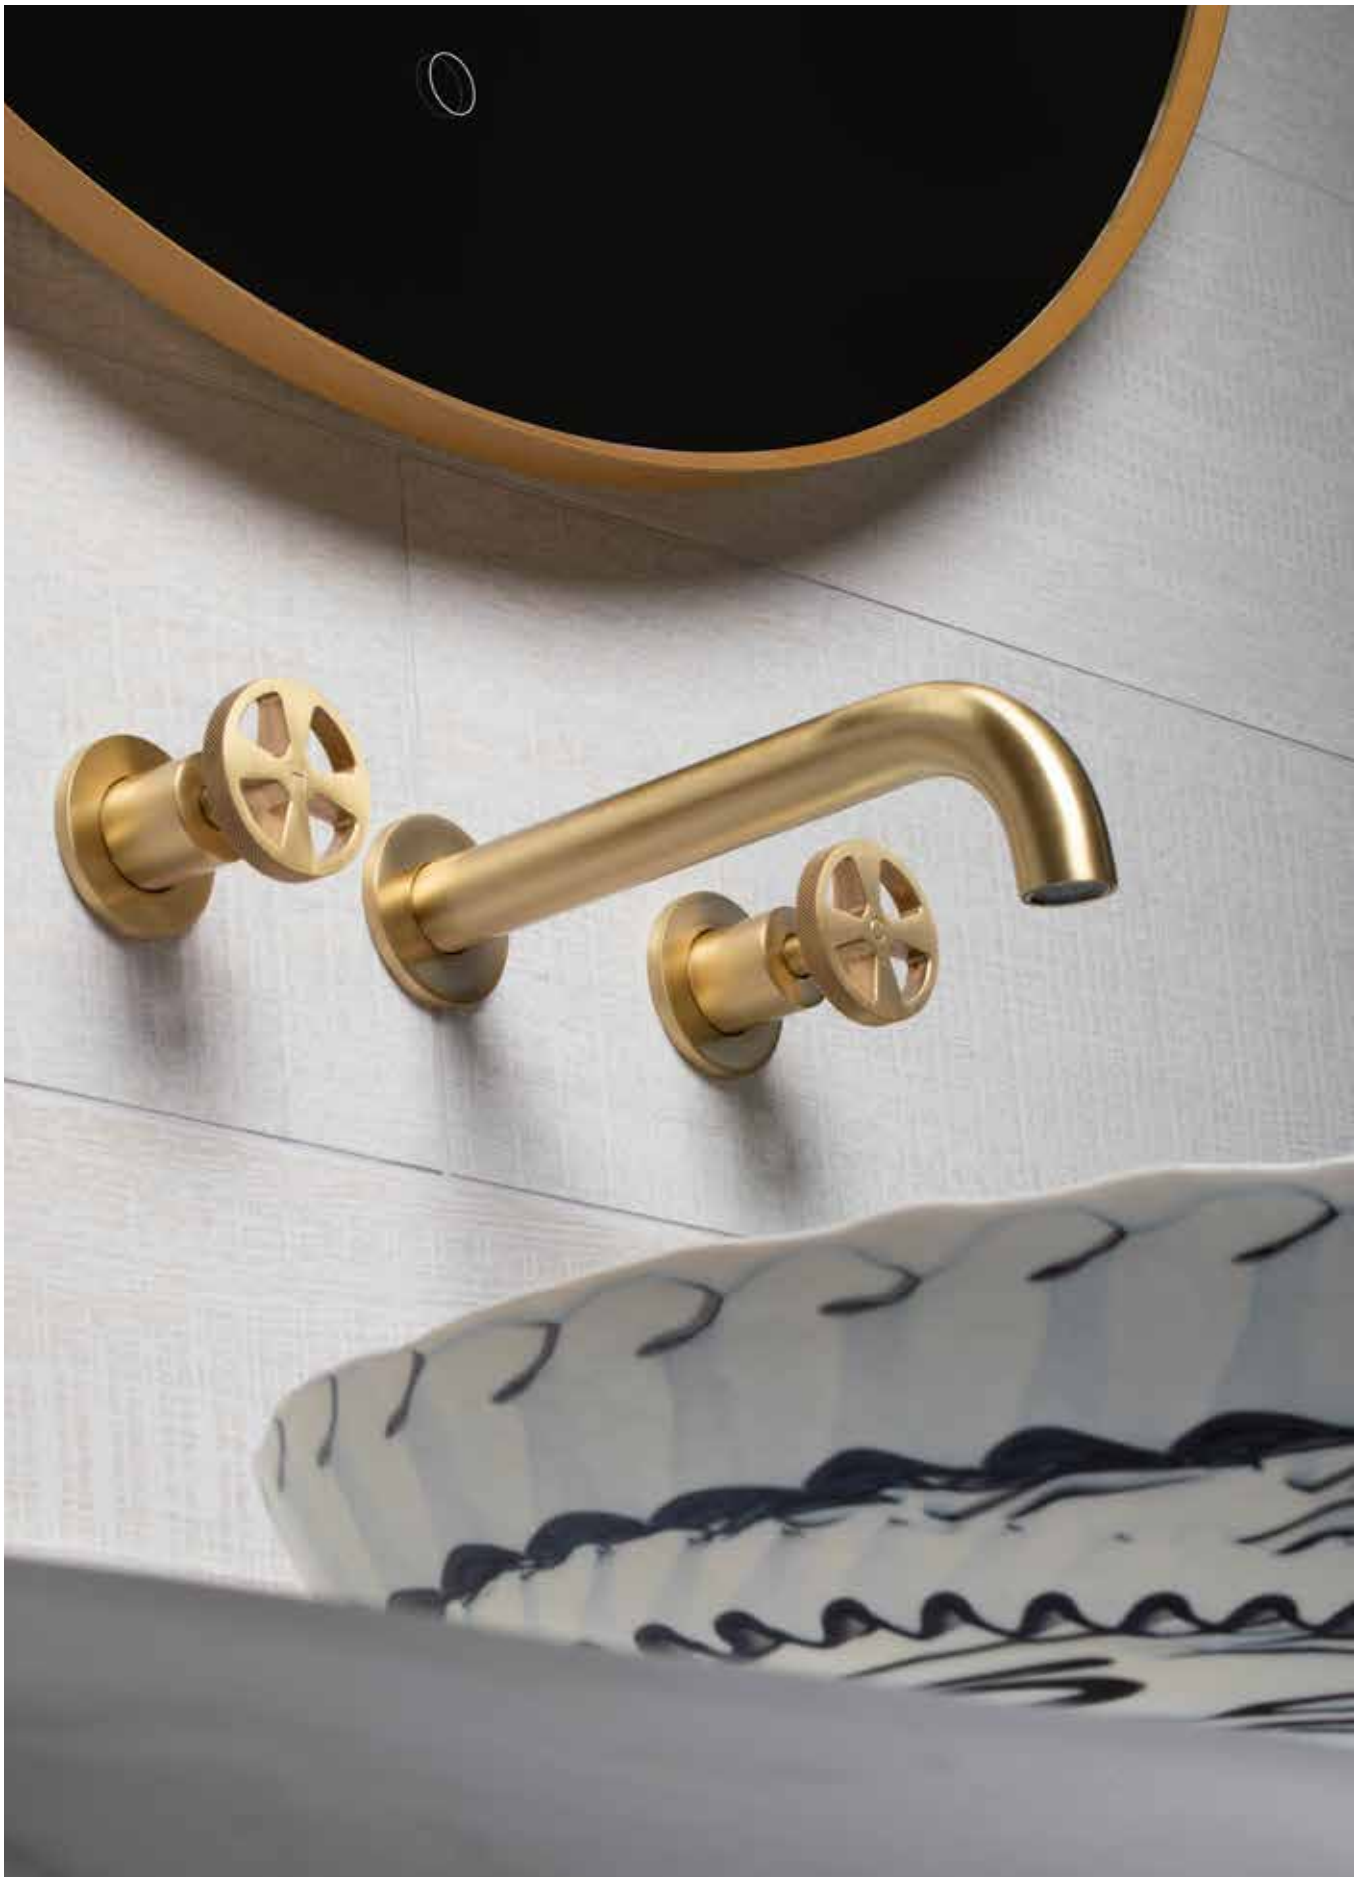

FINISHES:

Chrome

Brushed Nickel

Anthracite

REVOLUTION