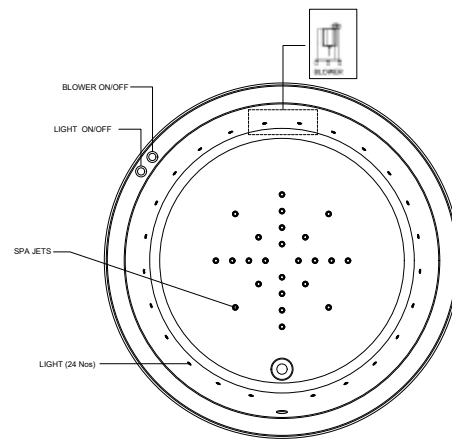

System LUXS19 - Luxury SPA

Luxury SPA System with 24 Spa Air Jets and 24 Chromotherapy Lights, with Electronic Touch Controls

All bathtubs supplied as standard without tap holes and without leg set
For Whirlpool Options and details see pages 304-305
For additional BAGNODESIGN Bath Waste options see page 417.

FINISHES: