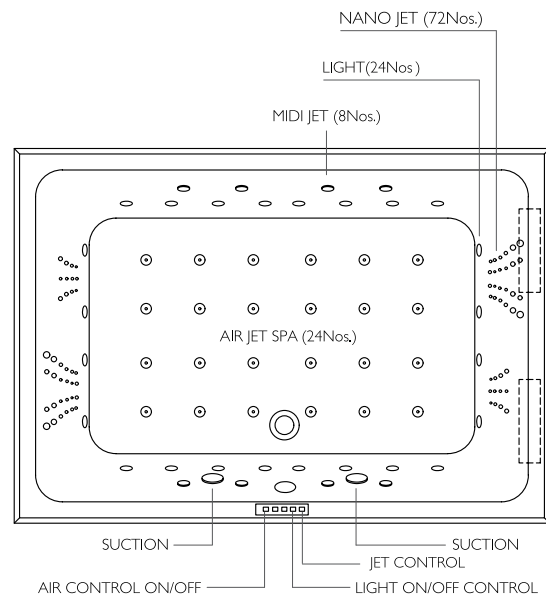

System Platinum

Luxury Spa System with 8 Midi Jets, 72 Nano Jets, 24 Spa Air Jets, 24 Chromotherapy Lights, with Electronic Touch Controls

OPTIONS - Further Details Available on Request

Underwater Light: - For 6A & 8A

Coloured Light: - For All Whirlpool Systems except LUXSPA

Inline Heater: - For Temperature Regulation (for All Whirlpool Systems)

Special Finishes available on Request.

All Whirlpool and SPA systems have dry run protection / All whirlpool systems are supplied with leg sets.
BAGNODESIGN recommends the use of a qualified electrician for all electrical installations.