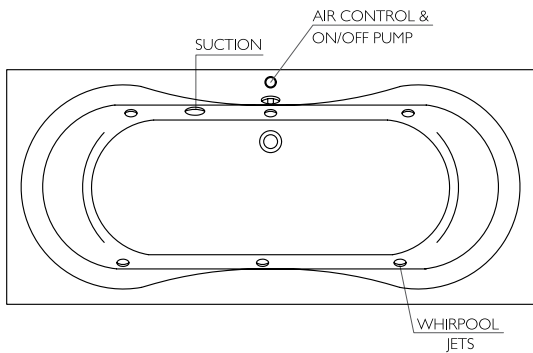

WHIRLPOOL SYSTEMS

One Year Guarantee Service Contract Available

System 6A - Standard Whirlpool
6 Self-Draining Whirlpool Jets, Pneumatic Control Switch