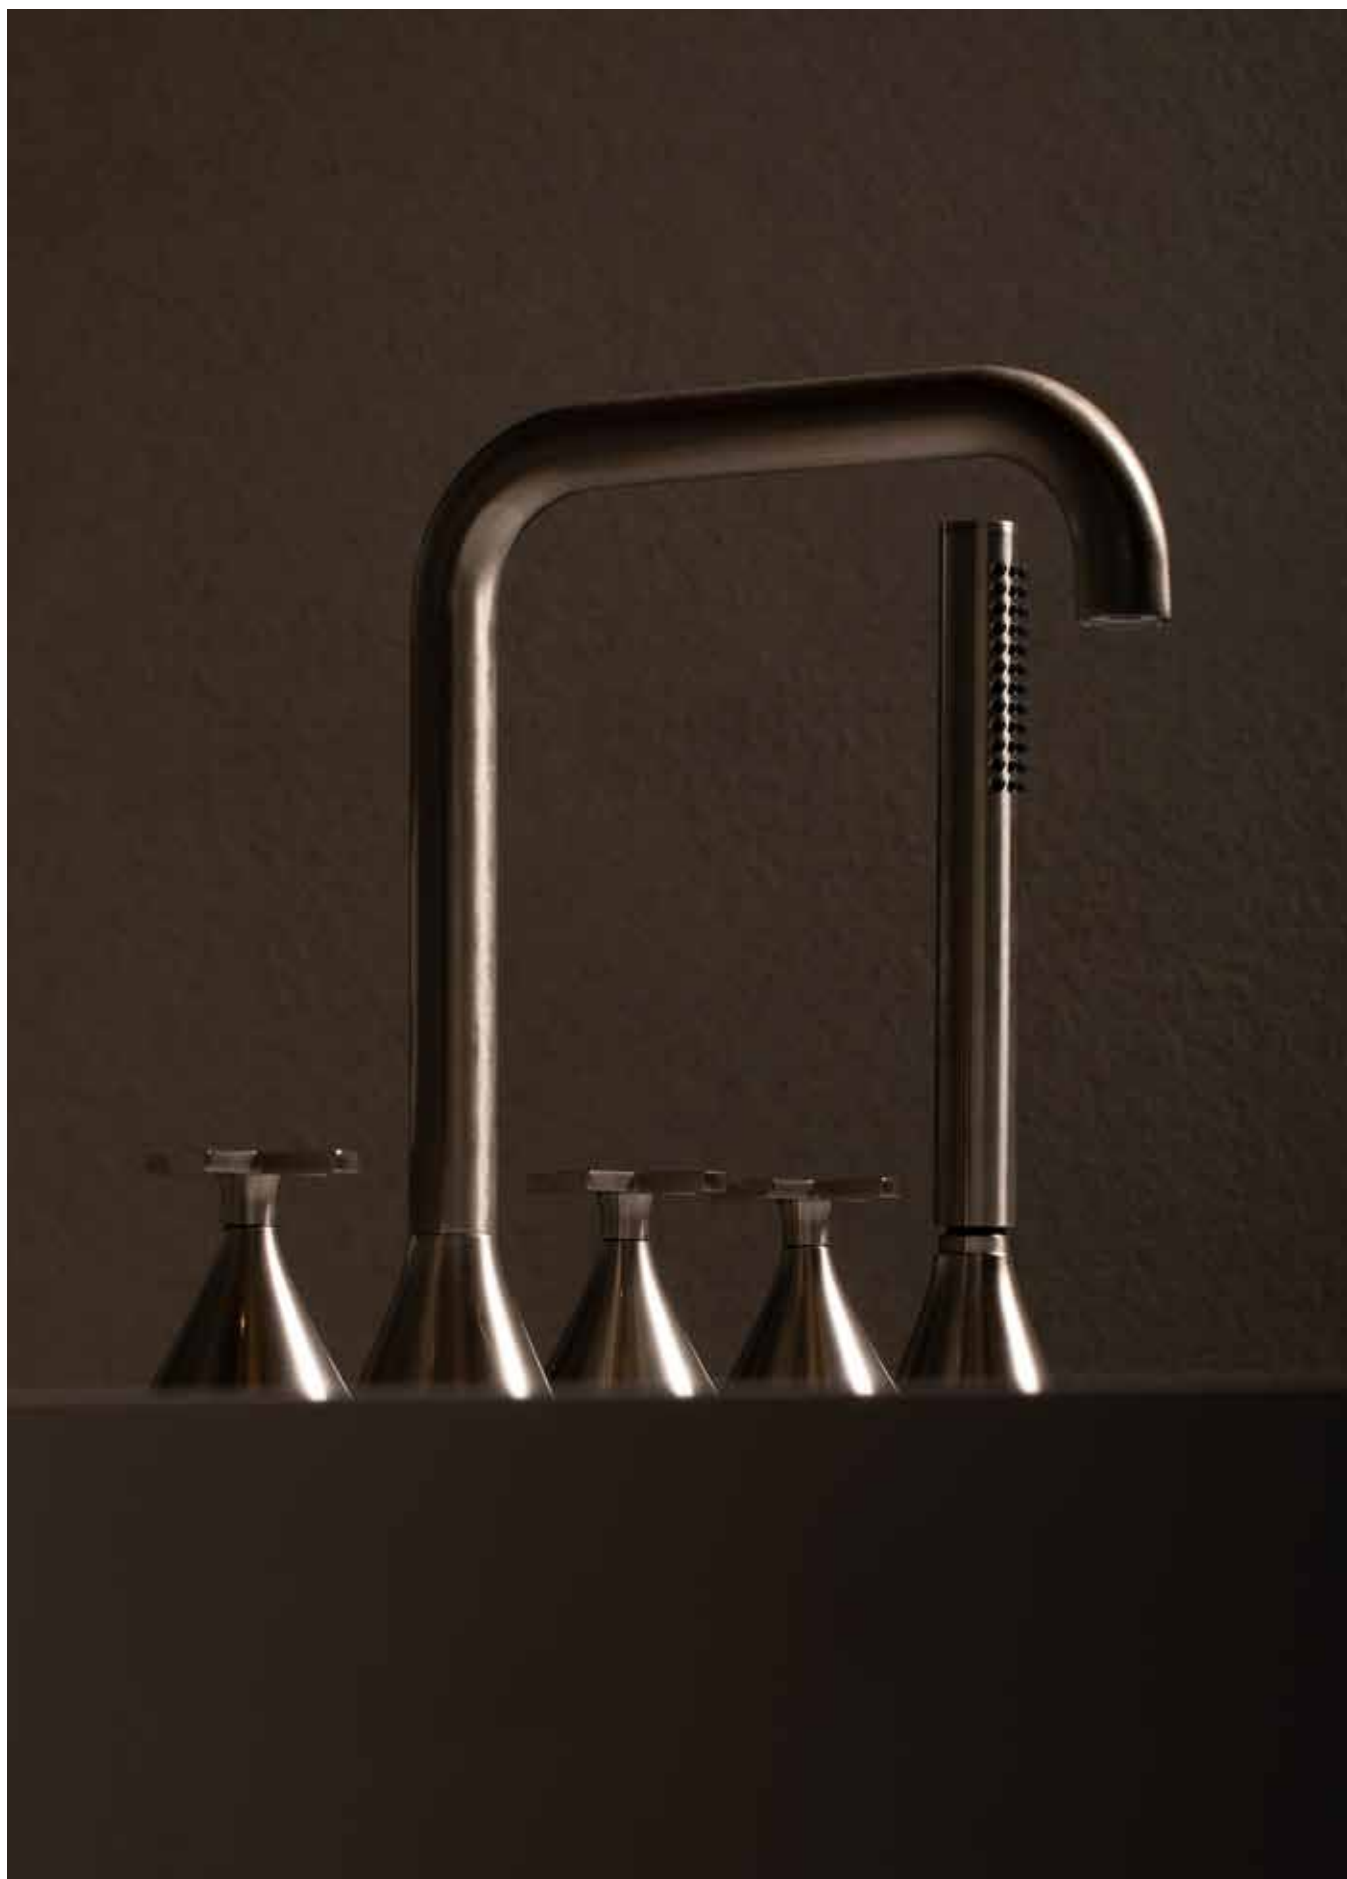

Chrome  
Brushed Nickel  
Anthracite  
PVD Gold  
Soft Bronze

recommended accessories Orology (Pages 309-311)

FINISHES:

BRISTOL

Mono Basin Mixer  
with Lever Handle  
without Waste  
with 1/2" Flexible Pipes  
Min. Operating Pressure 1.0 bar MP