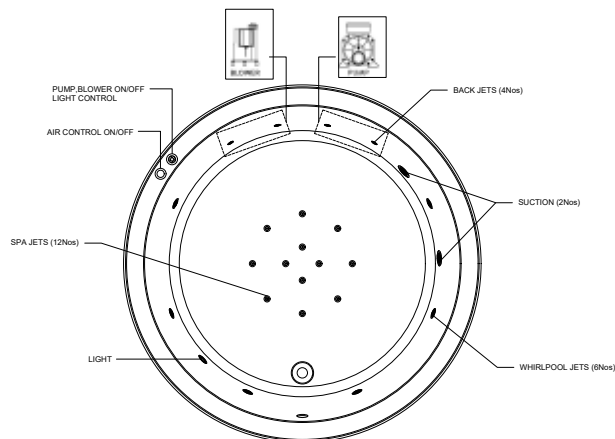

with Whirlpool System 6ESF

BDW-COM-LUXS19-A-WH

with Luxury SPA Whirlpool

BDB-LEG-A1150-A-BK

Leg Set

(Not Required with Whirlpool)

**System 6BSF - Deluxe SPA**

6 Self-Draining Whirlpool Jets, Electronic Control Switch, 2 Back & 2 Feet Jets, Underwater Lighting