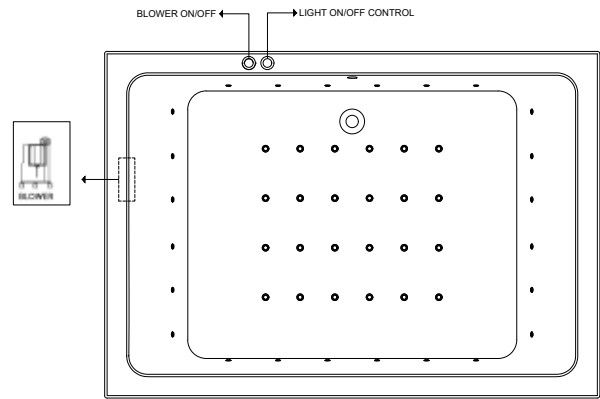

System Luxury SPA
Luxury SPA System with 24 Spa Air Jets and 24 Chromotherapy Lights,
with Electronic Touch Controls