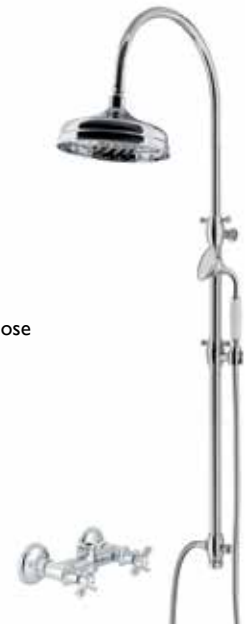

BDM-MLI-514-CP
BDM-MLI-514-NB
BDM-MLI-514-MB

Chrome
Brushed Nickel
Matt Black

Classic
Shower Column
with Shower Head Dia. 200 mm
with Single Function Hand Shower and Hose
with Diverter
Min. Operating Pressure 1.0 bar MP

Exposed Shower Mixer
for Shower Column
with 3/4" Connection
Min. Operating pressure 0.5 bar LP