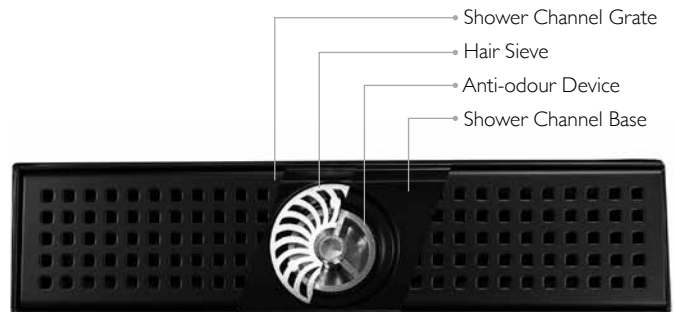

300 x 70 x 75 mm
Brushed Stainless Steel
Matt Black

AQD-SCB-50070-316-BS
AQD-SCB-50070-316-MB

500 x 70 x 75 mm
Brushed Stainless Steel
Matt Black

AQD-SCB-70070-316-BS
AQD-SCB-70070-316-MB

700 x 70 x 75 mm
Brushed Stainless Steel
Matt Black

AQD-SCB-80070-316-BS
AQD-SCB-80070-316-MB

800 x 70 x 75 mm
Brushed Stainless Steel
Matt Black

Contract
Shower Channel Grate
Stainless Steel Grade 316

For use with Contract Shower
Channel Base

AQD-SCC-30071-316-BS
AQD-SCC-30071-316-MB

300 x 70 mm
Brushed Stainless Steel
Matt Black

AQD-SCC-50071-316-BS
AQD-SCC-50071-316-MB

500 x 70 mm
Brushed Stainless Steel
Matt Black

AQD-SCC-70071-316-BS
AQD-SCC-70071-316-MB

700 x 70 mm
Brushed Stainless Steel
Matt Black

AQD-SCC-80071-316-BS
AQD-SCC-80071-316-MB

800 x 70 mm
Brushed Stainless Steel
Matt Black

Contract
Reversible Shower Channel
Cover
with Tile Insert
Stainless Steel Grade 316
Tile Insert Depth 12-13 mm

For use with Contract Shower
Channel Base

AQD-SCC-30072-316-BS
AQD-SCC-30072-316-MB

300 x 70 mm
Brushed Stainless Steel
Matt Black

AQD-SCC-50072-316-BS
AQD-SCC-50072-316-MB

500 x 70 mm
Brushed Stainless Steel
Matt Black

AQD-SCC-70072-316-BS
AQD-SCC-70072-316-MB

700 x 70 mm
Brushed Stainless Steel
Matt Black

AQD-SCC-80072-316-BS
AQD-SCC-80072-316-MB

800 x 70 mm
Brushed Stainless Steel
Matt Black

Coupling for Drain Pipe
with Clamps
for 2-Inch Pipe

AQP-CPL-001

Stainless Steel

FINISHES:

Brushed
Stainless
Steel

Matt
Black

Suitable for Concrete Floor Installation to be used with water membranes