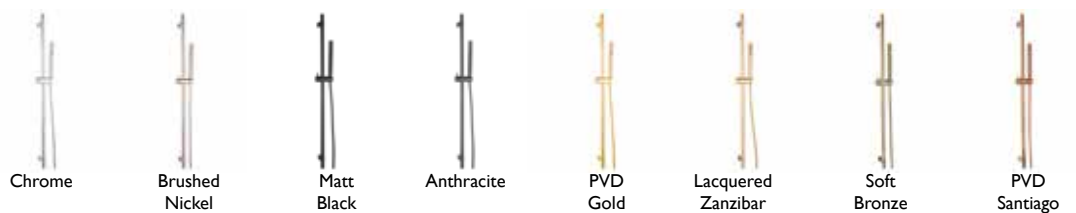

M-Line/Toko/Teatro

Slide Rail Kit

Consists of:

1. Slide Rail 950 mm
   - Single Function Hand Shower
   - Double Interlock Hose 1500 mm
2. Min. Operating Pressure 0.5 bar LP

- BDD-MLI-K515-A-CP
- BDD-MLI-K515-A-NB
- BDD-MLI-K515-A-MB
- BDD-MLI-K515-A-AN
- BDD-MLI-K515-A-PG
- BDD-MLI-K515-C-LZ
- BDD-MLI-K515-A-RCP
- BDD-MLI-K515-A-SBZ

- Chrome
- Brushed Nickel
- Matt Black
- Anthracite
- **NEW** PVD Gold
- **NEW** Lacquered Zanzibar
- **NEW** Santiago
- **NEW** Soft Bronze

NEW

Classic

Slide Rail Kit

Consists of:

1. Slide Rail 600 mm
   - Single Function Hand Shower
   - Double Interlock Hose 1500 mm
2. Min. Operating Pressure 1.0 bar MP

- BDD-PRI-K535-CP
- BDD-PRI-K535-NB
- BDD-PRI-K535-GD
- BDD-PRI-K535-LZ

- Chrome
- Brushed Nickel
- Gold
- Lacquered Zanzibar

Universal

Slide Rail Kit

Consists of:

- Slide Rail 700 mm
- Single Function Hand Shower
- Double Interlock Hose 1500 mm

- BDD-UNI-K515-CP
- BDD-UNI-K515-MB

- Chrome
- Matt Black

FINISHES:

NEW

NEW