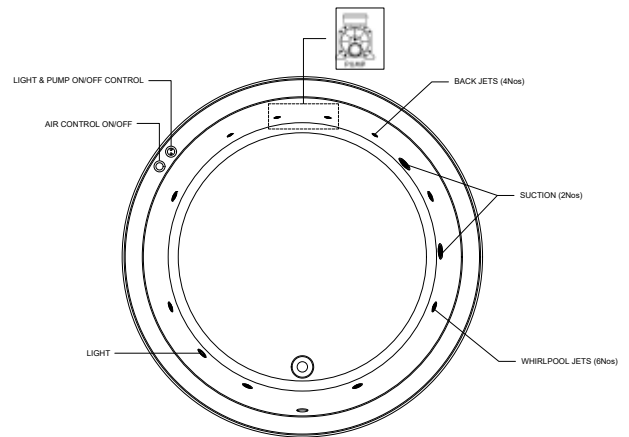

with Whirlpool System 6ESF

BDW-COM-LUXS19-A-WH

with Luxury SPA Whirlpool

BDB-LEG-A1150-A-BK

Leg Set

(Not Required with Whirlpool)

**System 6BSF - Deluxe SPA**

6 Self-Draining Whirlpool Jets, Electronic Control Switch, 2 Back & 2 Feet Jets, Underwater Lighting