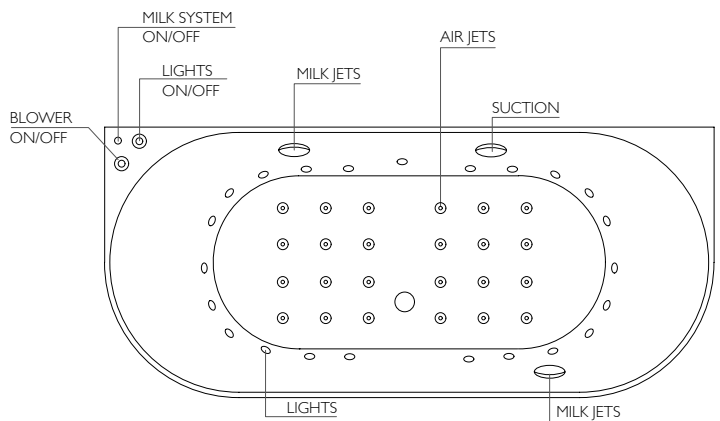

**System LUXSPA - Luxury SPA**  
Luxury Spa System with 24 Spa Air Jets and 24 Chromotherapy Lights, with Electronic Touch Controls

**System LUXSPA - Luxury SPA & Milk System**  
Luxury Spa System with 24 Spa Air Jets, 24 Chromotherapy Lights and Milk Jets, with Electronic Touch Controls