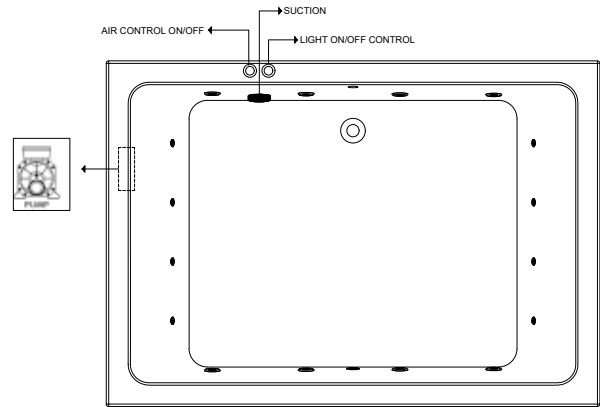

System 8C - Deluxe Whirlpool
8 Self-Draining Whirlpool Jets, Pneumatic Control Switch, 4 Back & 4 Feet
Jets, Underwater Lighting