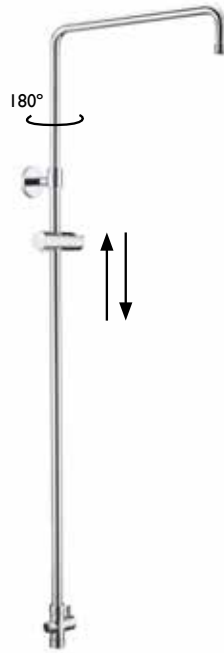

Lacquered  
 Zanzibar

| Universal Shower Column  
with Koy Shower Head and M-Line Hand Shower

**BAGNOSPA**  
 Universal Swivel Shower Column  
 with Integral Diverter  
 Height Adjustable from 880-1110 mm  
 with 3/4" Connection  
 113 x 398 x 1110 mm  
 Min. Operating Pressure 1.0 bar MP