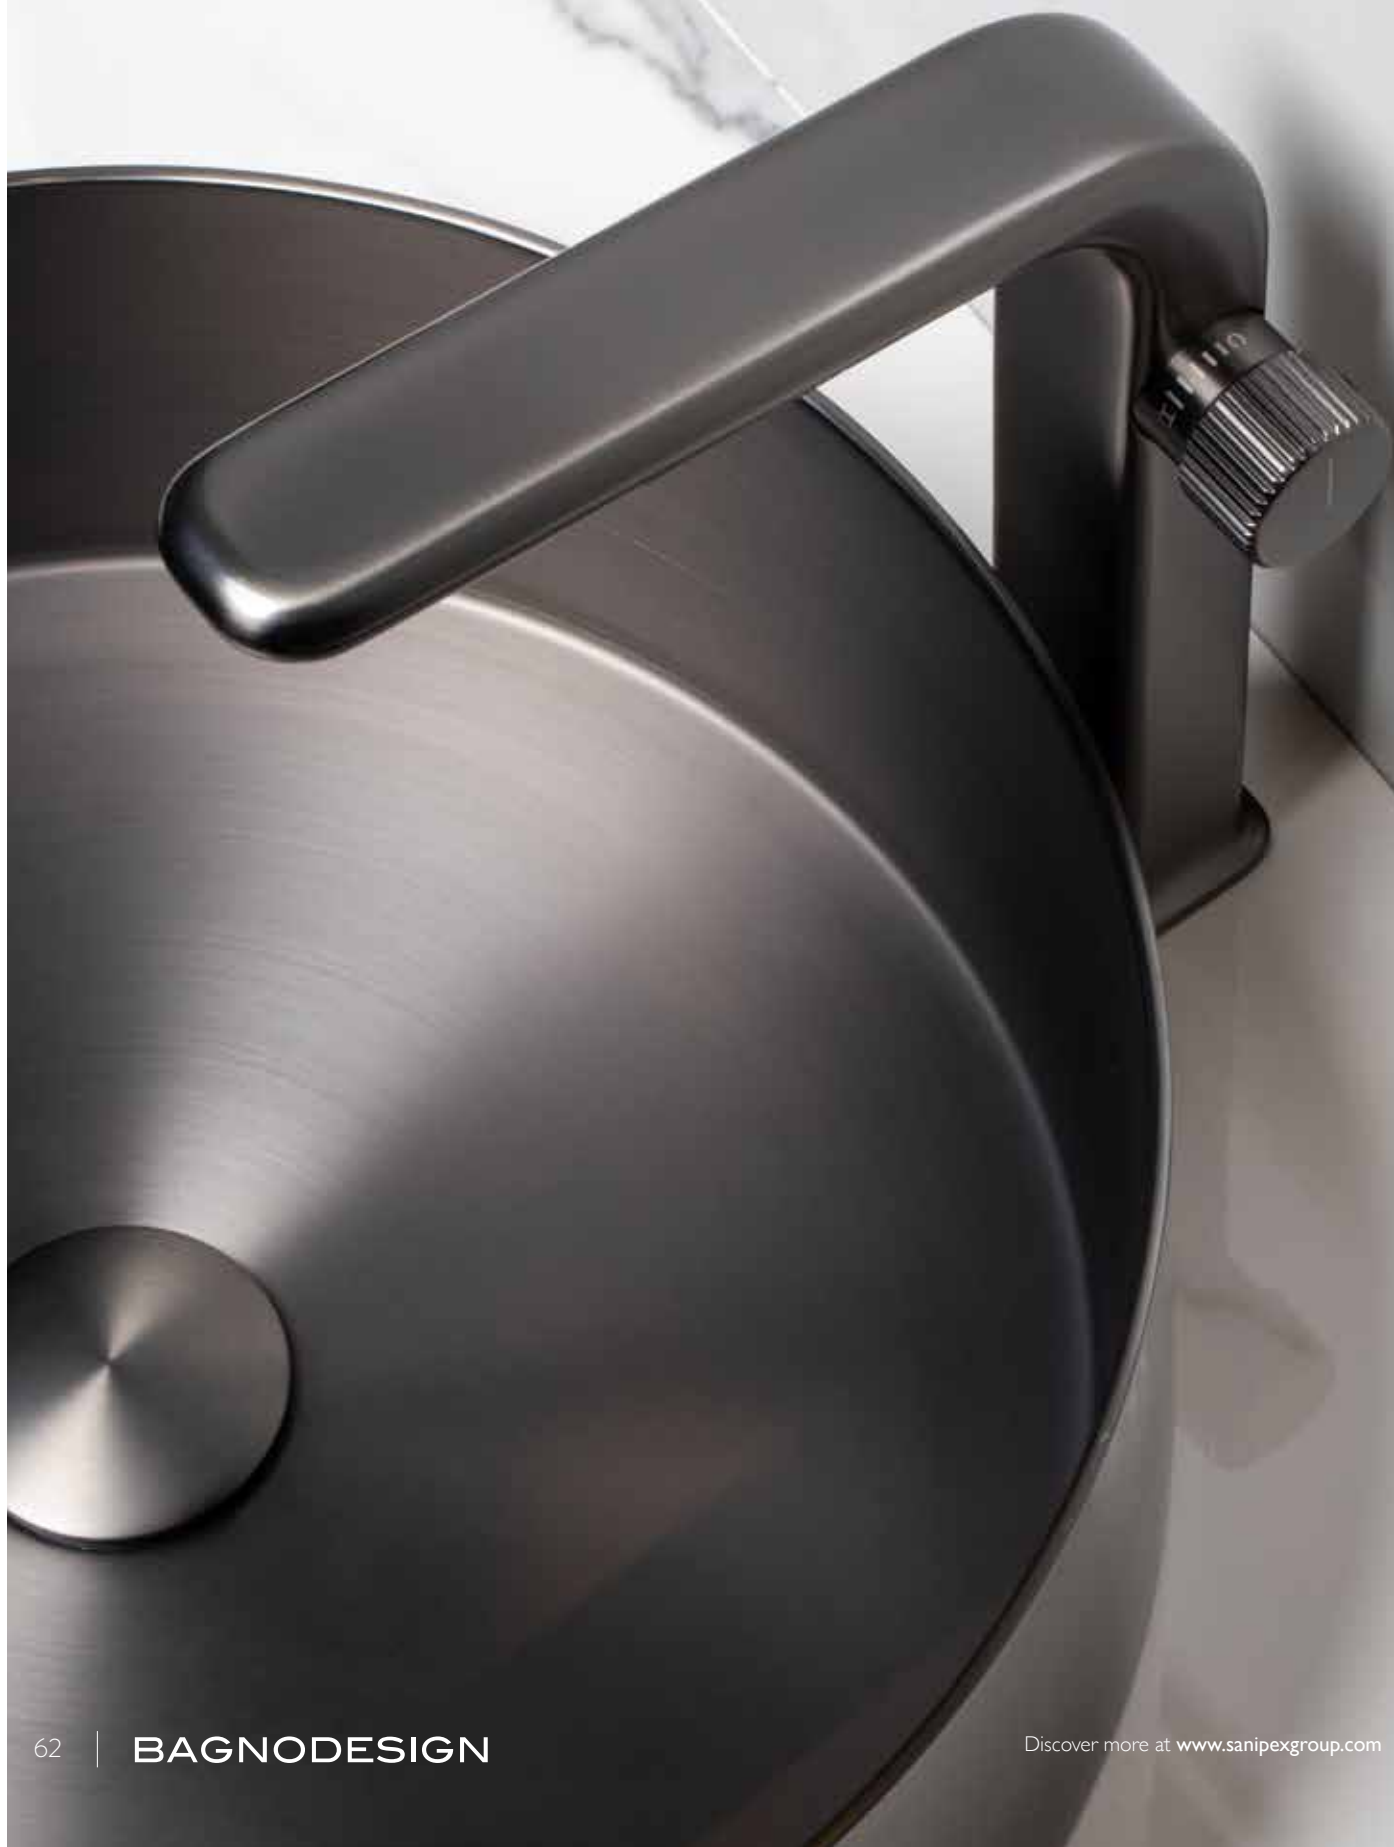

recommended accessories  
 Options Round (Pages 318-321)

FINISHES:

Chrome

Brushed Nickel

Matt Black

Soft Bronze

PVD Santiago

STEREO FM