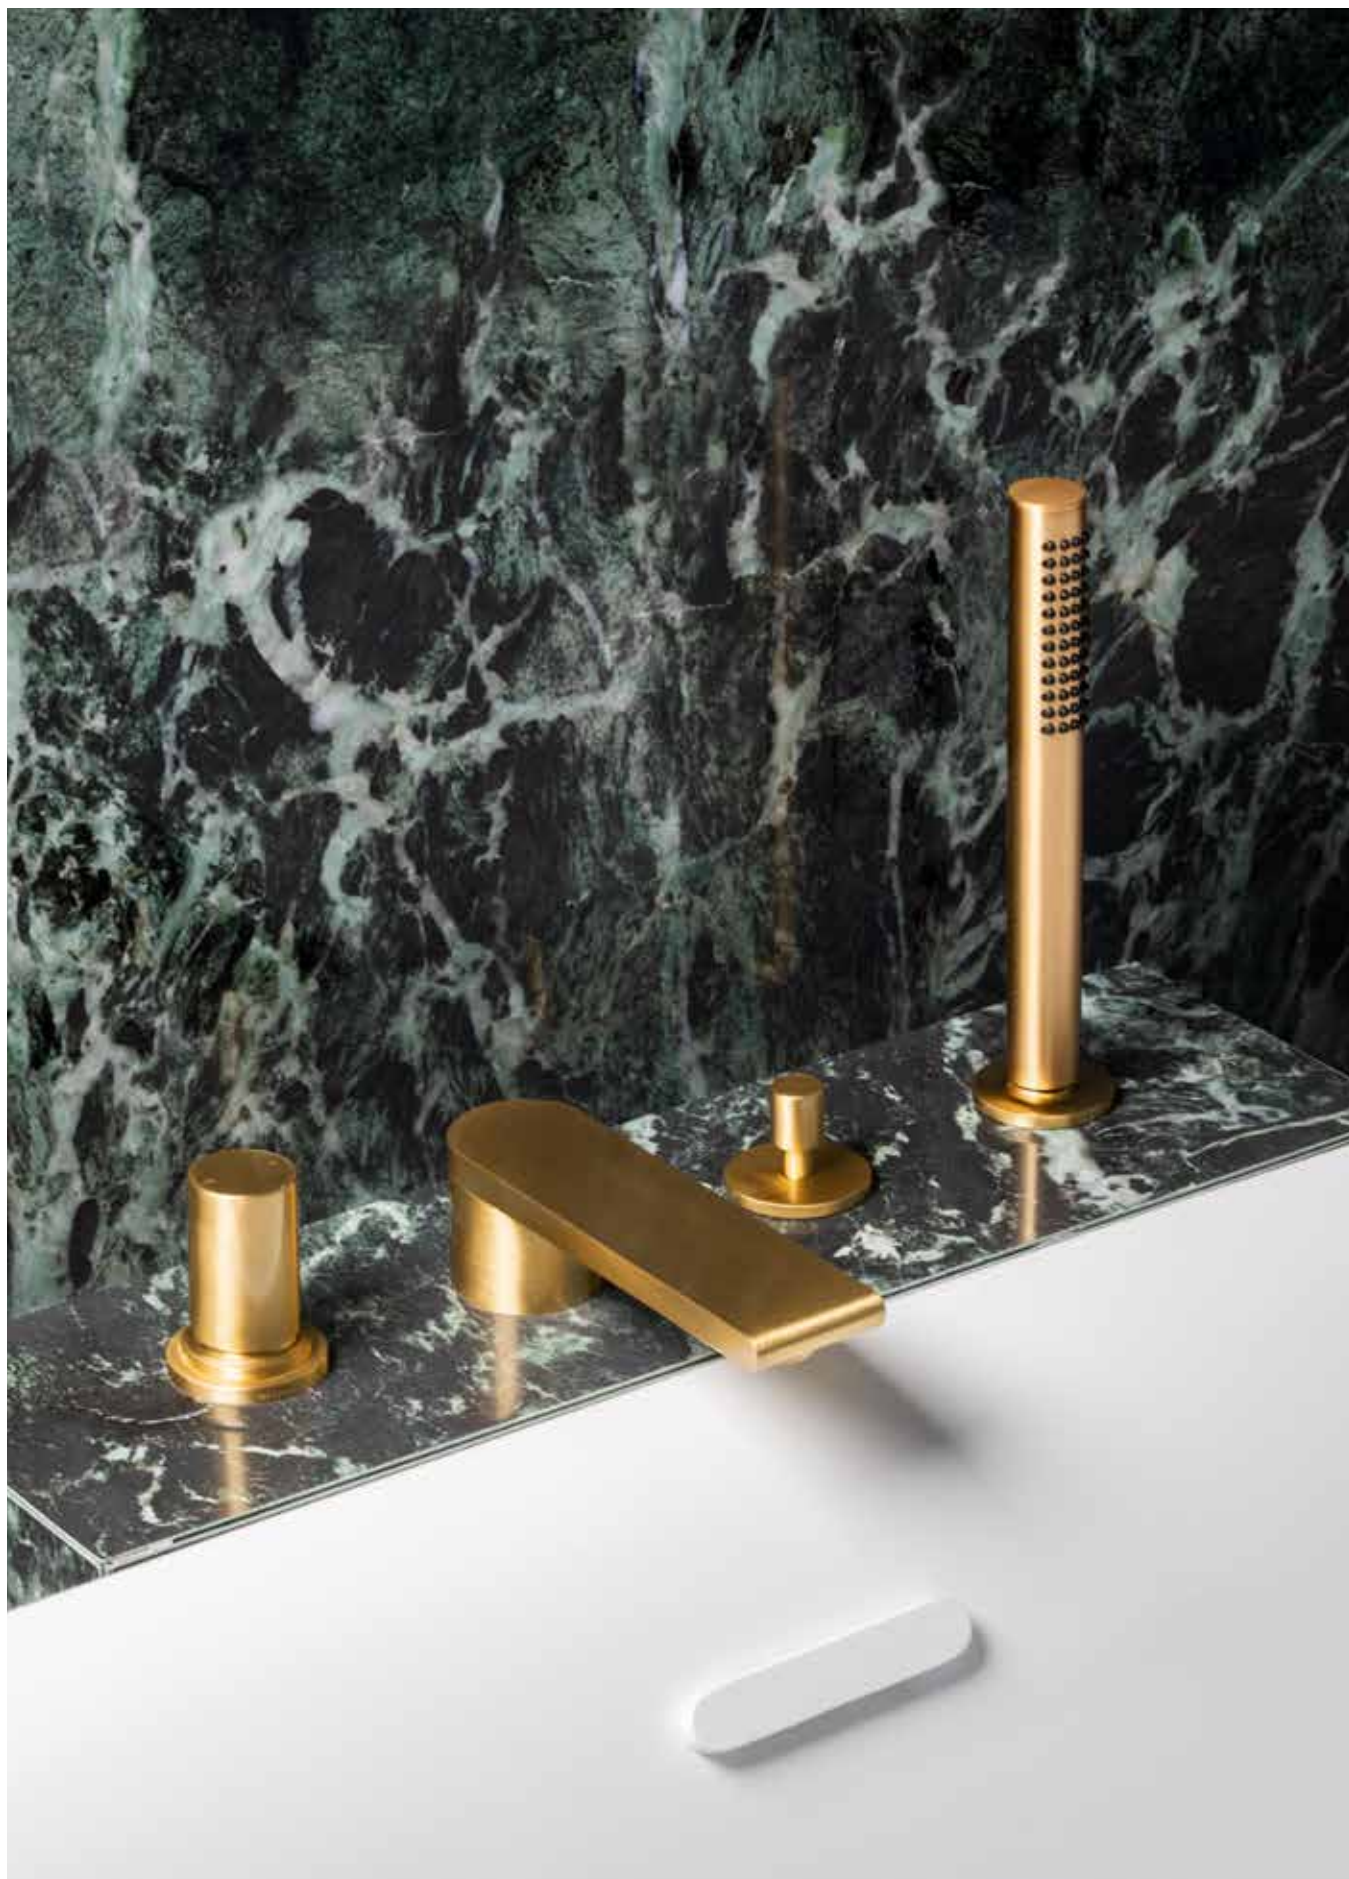

## TOKO

Inspired by the understated beauty of the Japanese aesthetic, Toko's sleek lines are the perfect complement to a contemporary bathroom retreat.

Available in four distinct finishes – Chrome, Brushed Nickel, Lacquered Zanzibar and PVD Gold – the Toko collection includes basin, bath, shower mixers, and a wide range of accessories.