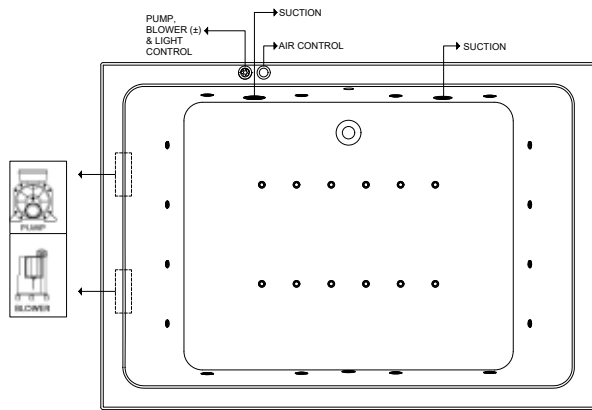

System 8ESF - Deluxe SPA
8 Self-Draining Super Flat Whirlpool Jets, Electronic Control Switch, 2 Back
& 2 Feet Jets, Underwater Lighting, 12 SPA Air Jets