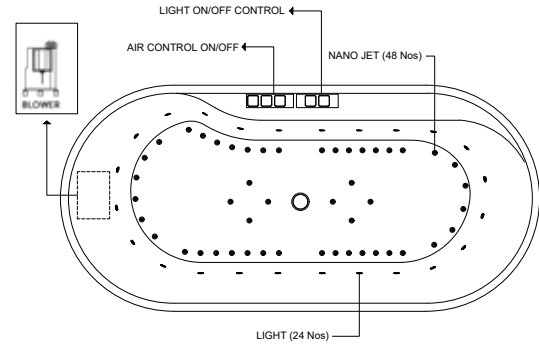

System LightStream

48 Nano Jets, 24 Chromotherapy Lights with Electronic Control Switch