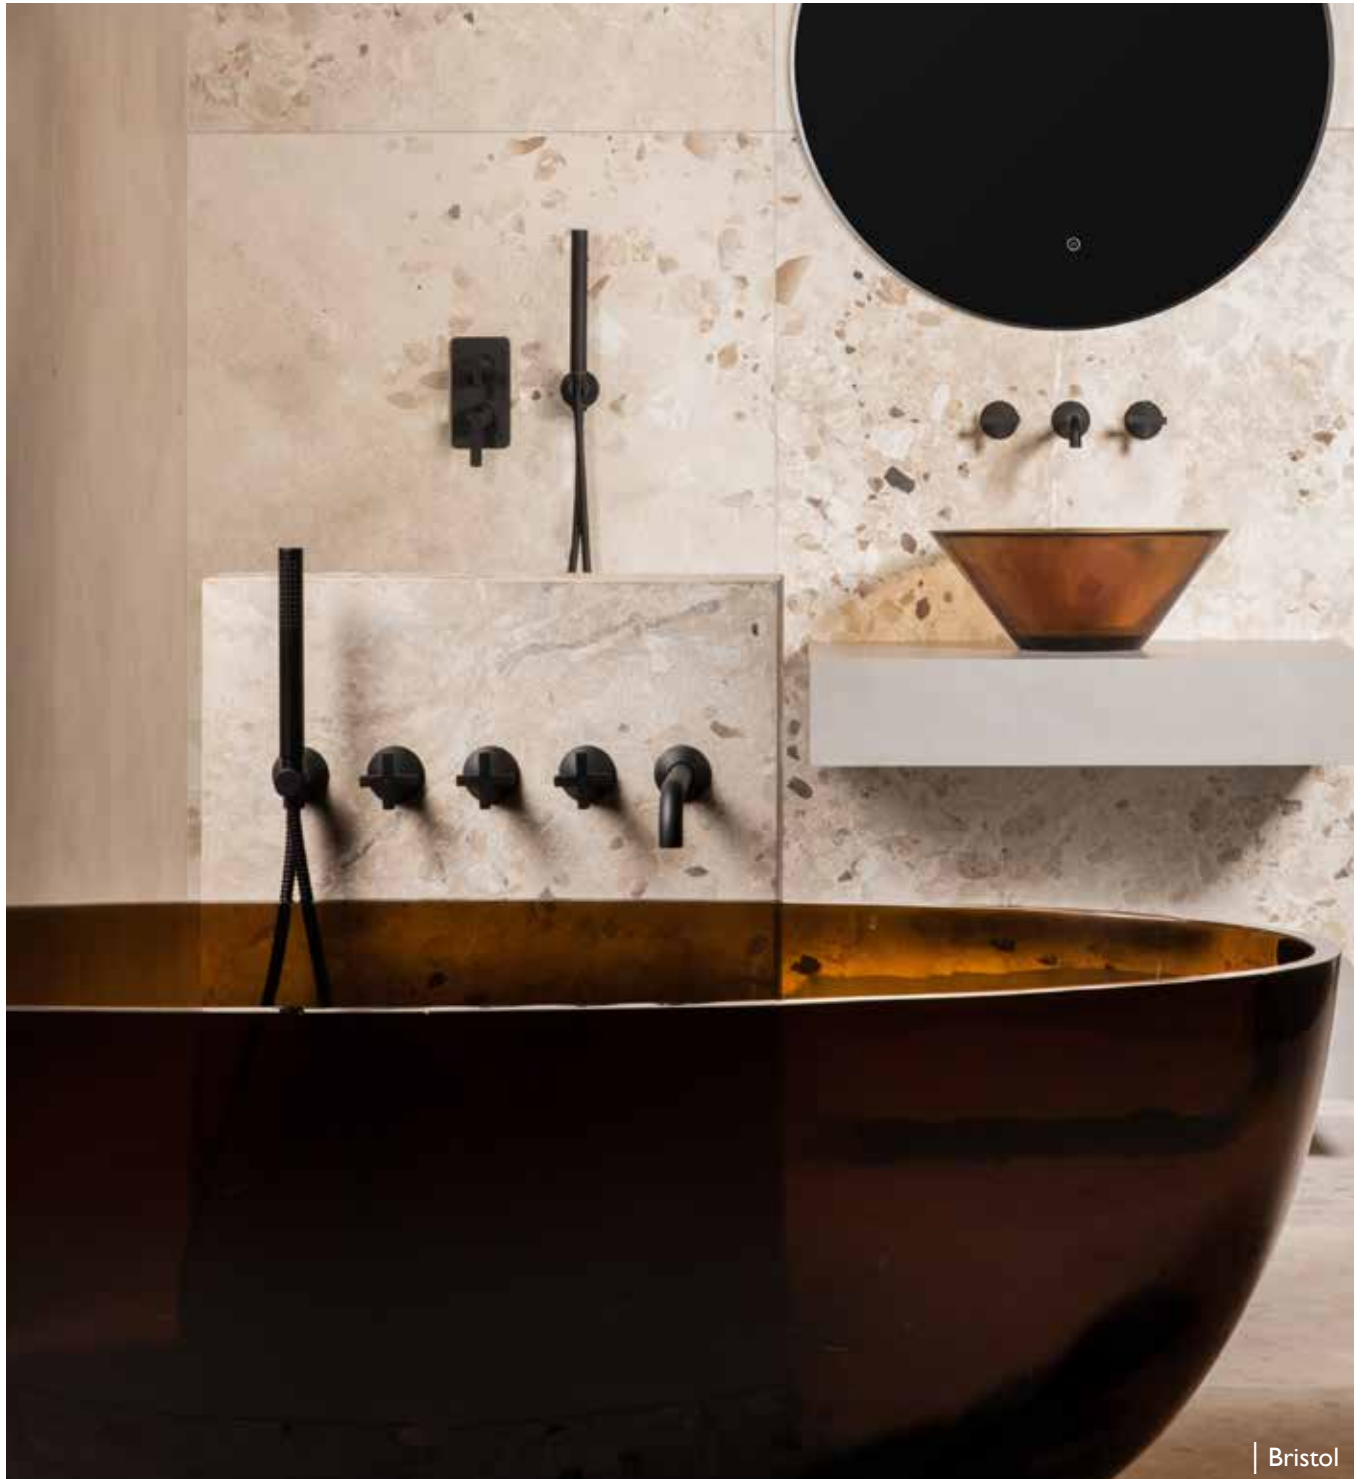

BDB-BIS-870-GXB

Galaxy Black

For waste pricing & finishes see page 417.