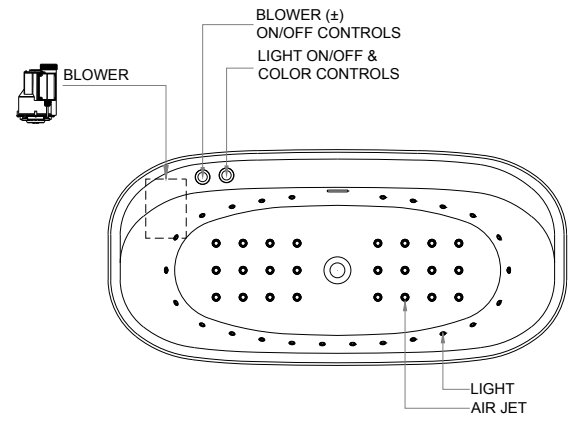

### System Luxury SPA

Luxury SPA System with 24 Spa Air Jets and 24 Chromotherapy Lights,  
with Electronic Touch Controls

| Hokkaido

**Bristol**  
Freestanding Bathtub  
without Overflow  
1683 x 803 x 550 mm