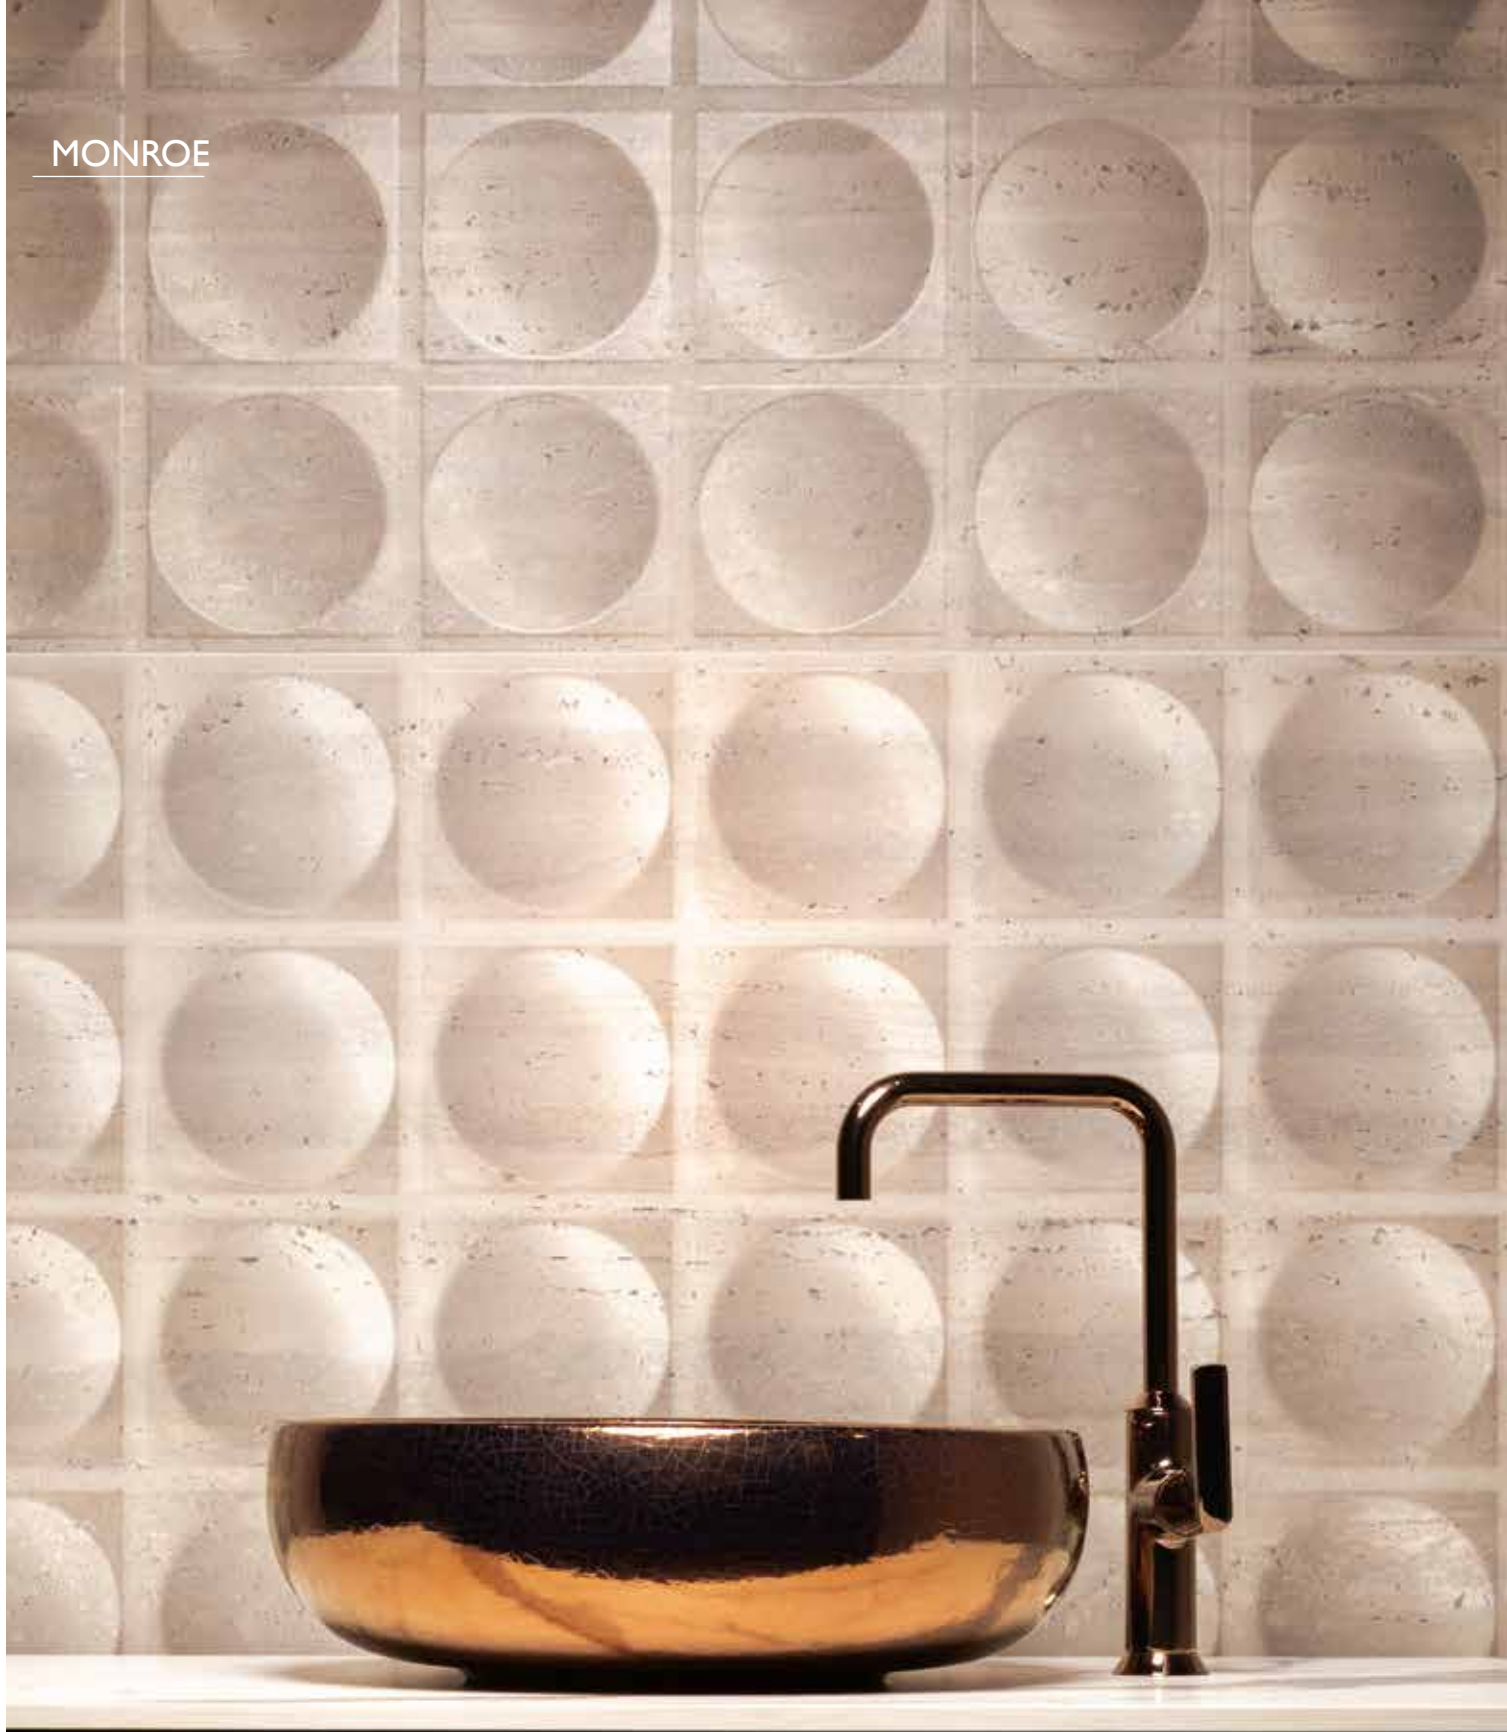

Porcelain Material - Tile Thickness 6 - 6.5 mm

FURNITURE &  
SANITARYWARE

SECTIONAL DETAILS

Wedi Core  
Porcelain Slab Surface  
without Overflow

MONROE

FURNITURE &  
SANITARYWARE