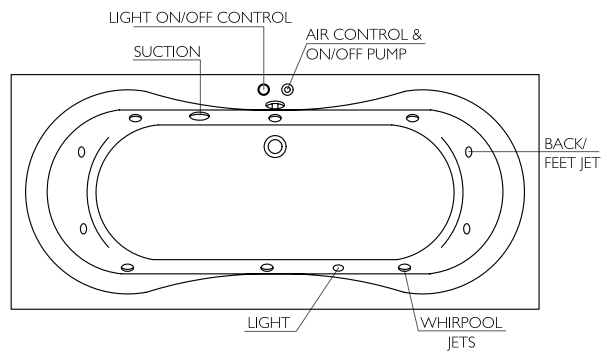

System 6B - Deluxe Whirlpool
6 Self-Draining Whirlpool Jets, Pneumatic Control Switch, 2 Back & 2 Feet Jets, Underwater Lighting

BATHING