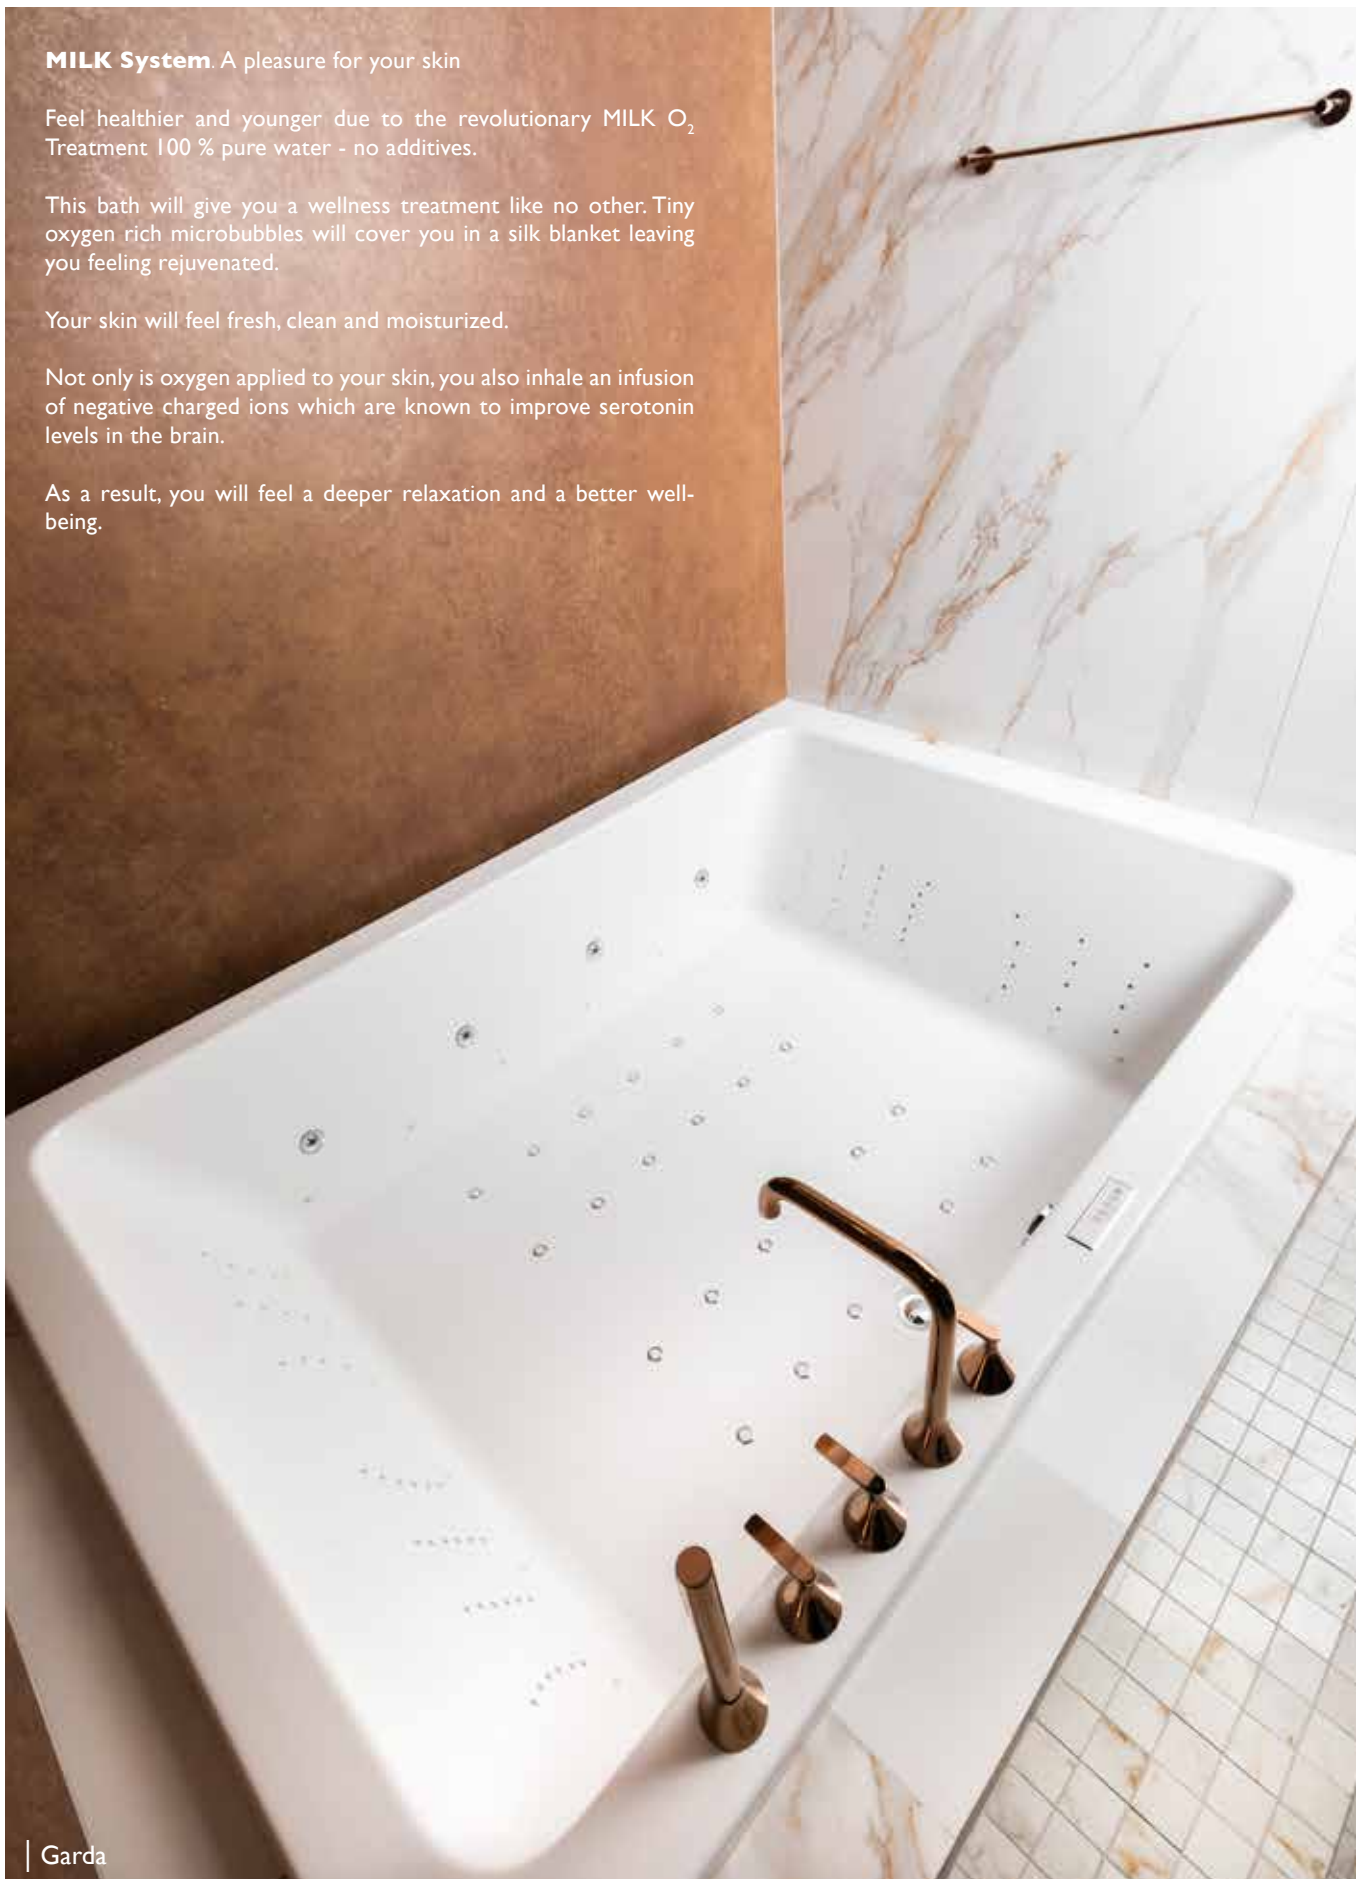

MILK System. A pleasure for your skin

Feel healthier and younger due to the revolutionary MILK O₂ Treatment 100 % pure water - no additives.

This bath will give you a wellness treatment like no other. Tiny oxygen rich microbubbles will cover you in a silk blanket leaving you feeling rejuvenated.

Your skin will feel fresh, clean and moisturized.

Not only is oxygen applied to your skin, you also inhale an infusion of negative charged ions which are known to improve serotonin levels in the brain.

As a result, you will feel a deeper relaxation and a better well-being.

BATHING

| Garda