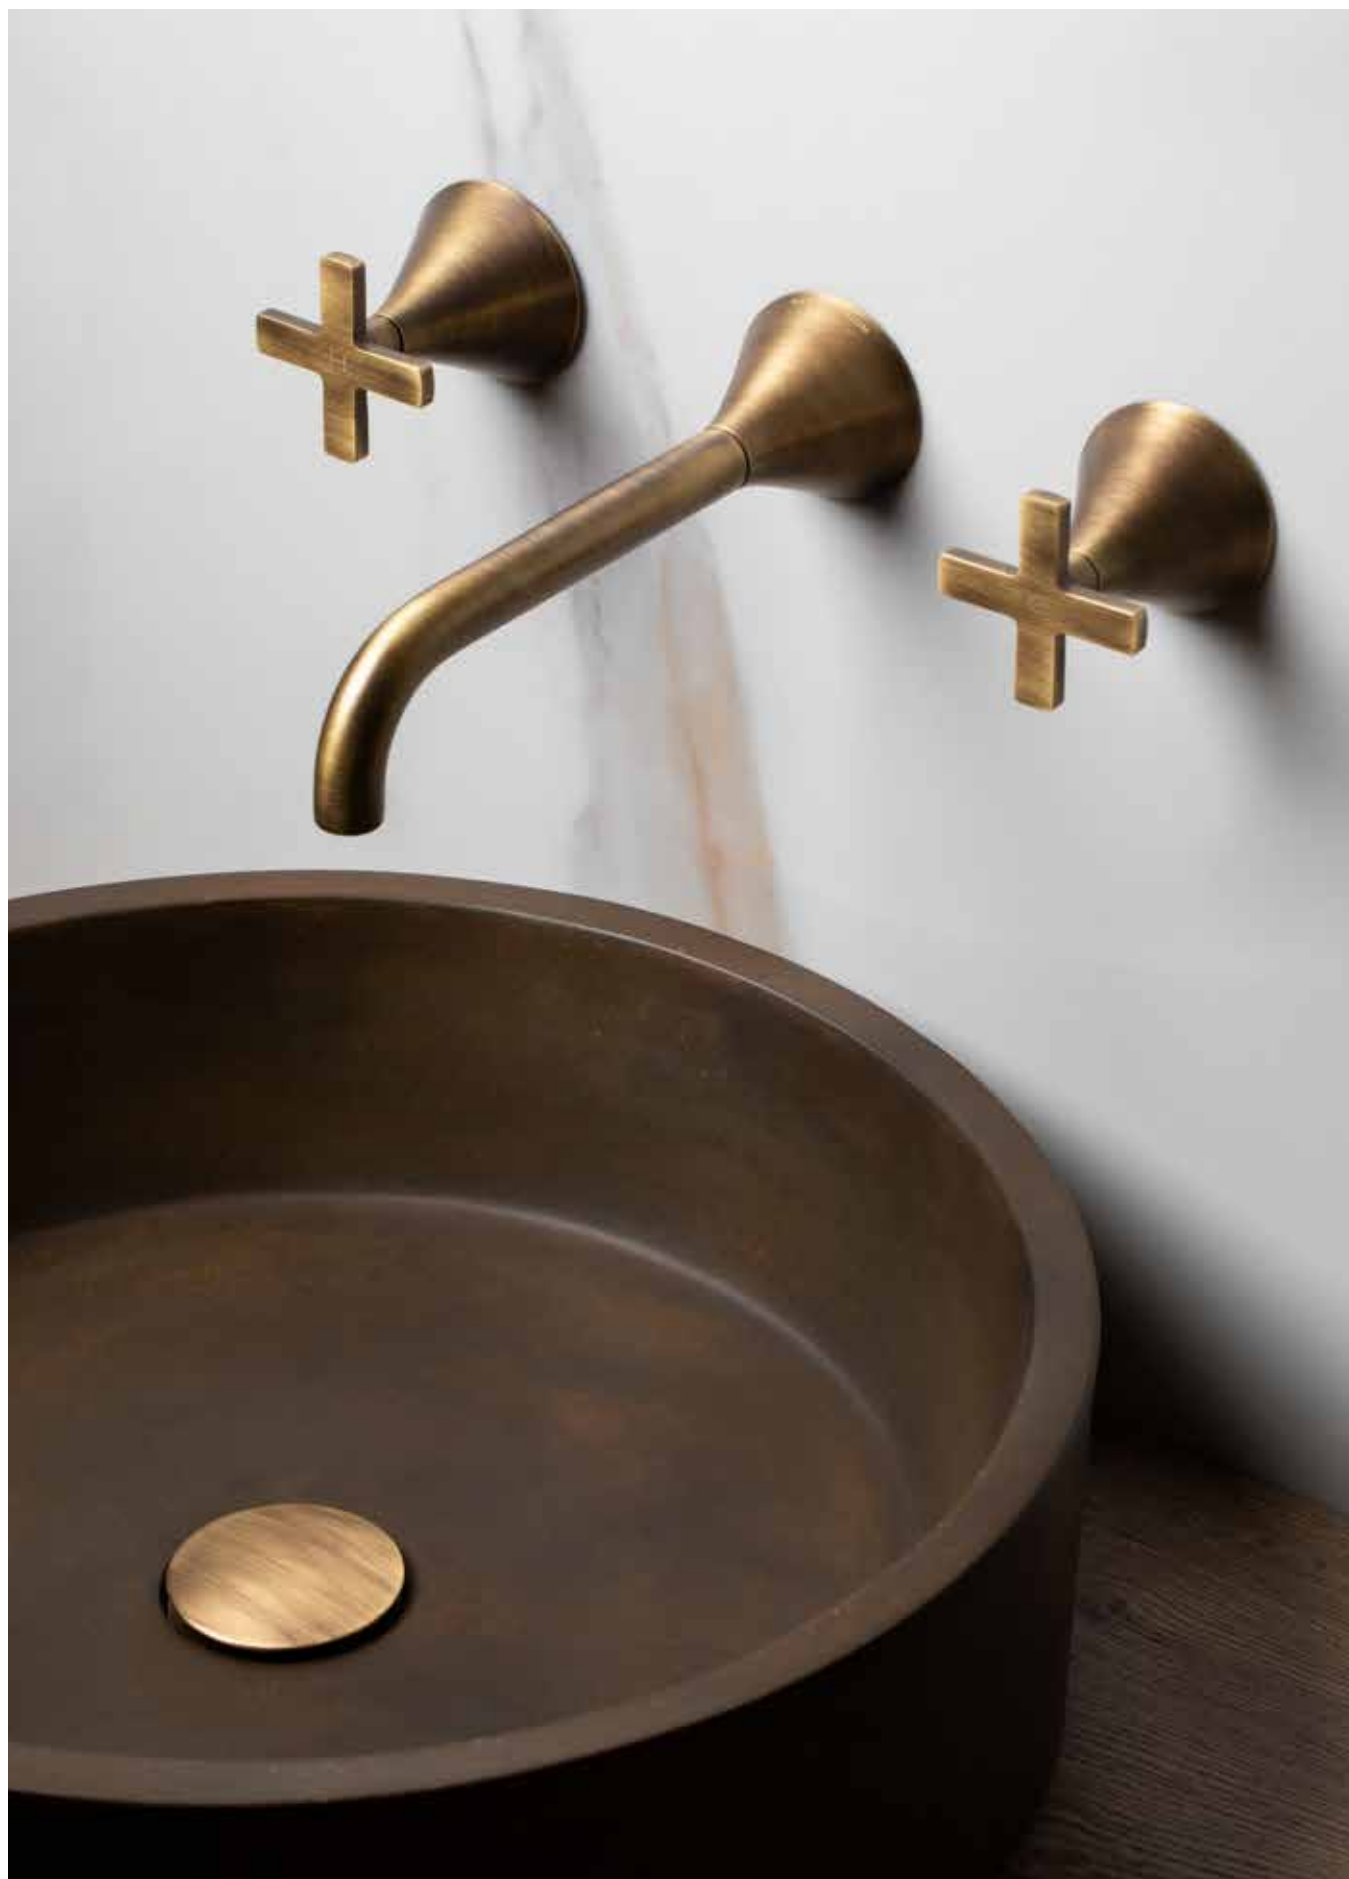

Chrome  
Brushed Nickel  
Anthracite  
PVD Gold  
Soft Bronze

recommended accessories Orology (Pages 309-311)

FINISHES:

BRISTOL

Mono Basin Mixer  
with Lever Handle  
without Waste  
with 1/2" Flexible Pipes  
Min. Operating Pressure 1.0 bar MP