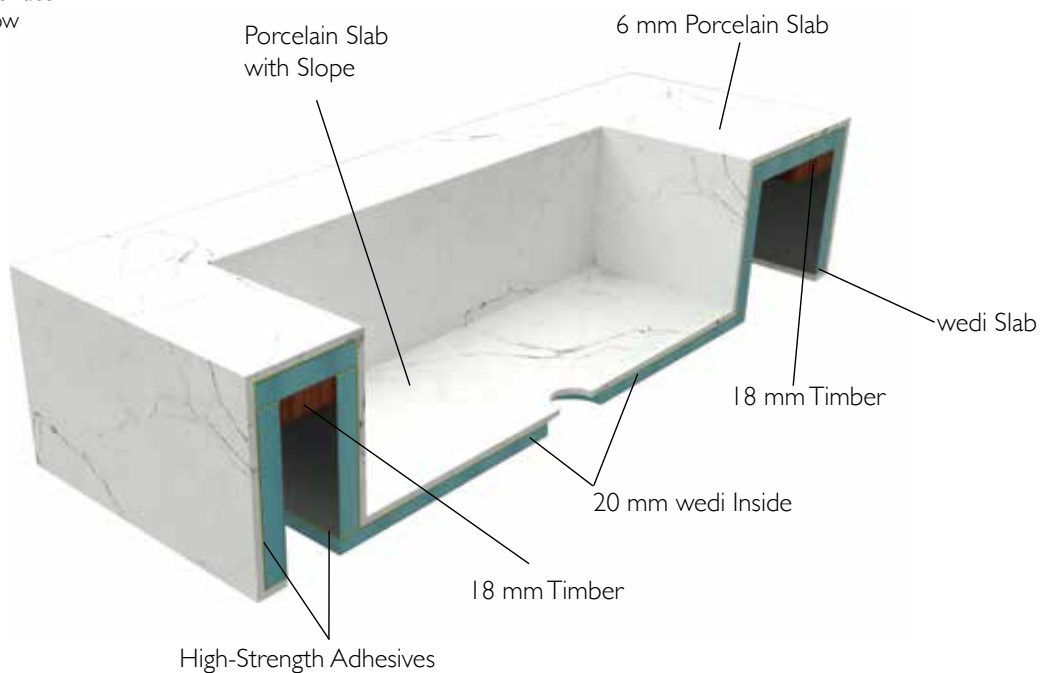

Porcelain Material - Tile Thickness 6 - 6.5 mm

FURNITURE &  
SANITARYWARE

SECTIONAL DETAILS

Wedi Core  
Porcelain Slab Surface  
without Overflow

MONROE

FURNITURE &  
SANITARYWARE