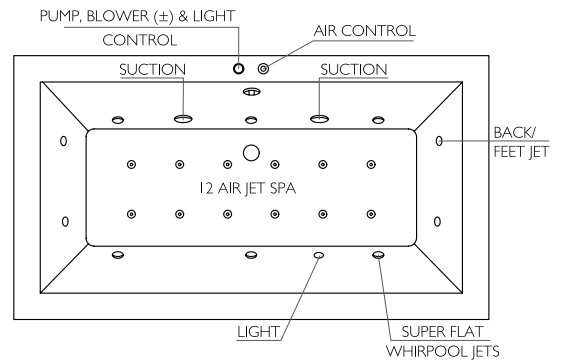

System 6ESF - Super Deluxe SPA

6 Self-Draining Super Flat Whirlpool Jets, Electronic Control Switch, 2 Back & 2 Feet Jets, Underwater Lighting, 12 Spa Air Jets on Bath Tub Base