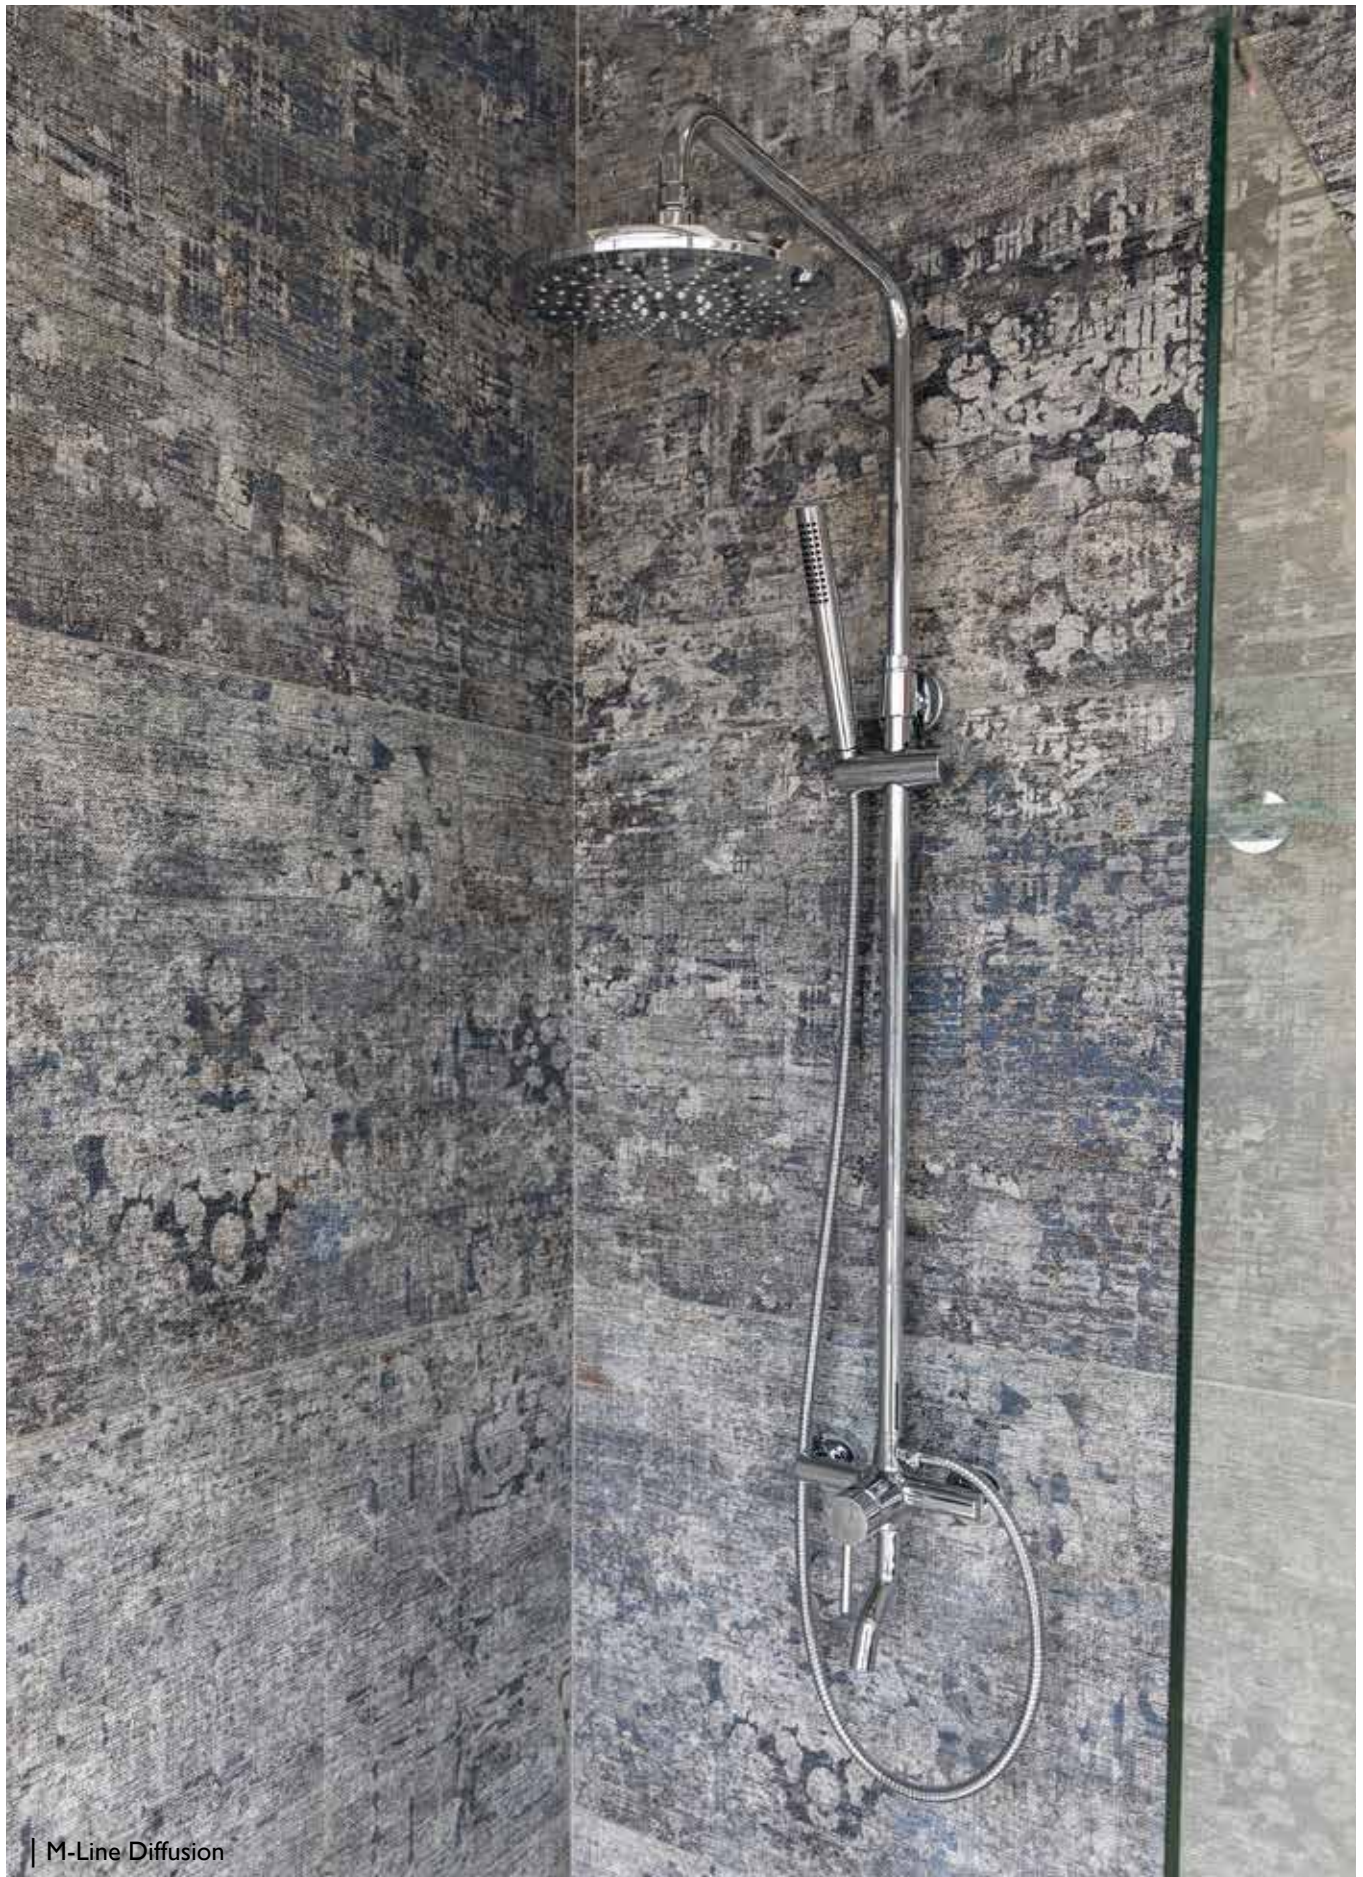

| M-Line Diffusion