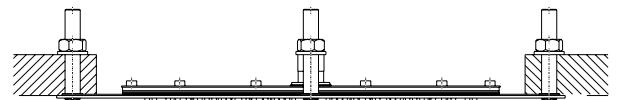

**Zephyr**

Recessed Shower Head with Rounded Edges with Rainfall Function with 1/2" Connection 400 x 400 mm Min. Operating Pressure 1.0 bar MP

(Can be disassembled for cleaning)

- |                |                               |
|----------------|-------------------------------|
| BDD-URB-510-CP | Chrome                        |
| BDD-URB-510-NB | Brushed Nickel                |
| BDD-URB-510-MB | Matt Black                    |
| BDD-URB-510-MW | <b>NEW</b> Matt White         |
| BDD-URB-510-AN | <b>NEW</b> Anthracite         |
| BDD-URB-510-LZ | <b>NEW</b> Lacquered Zanzibar |