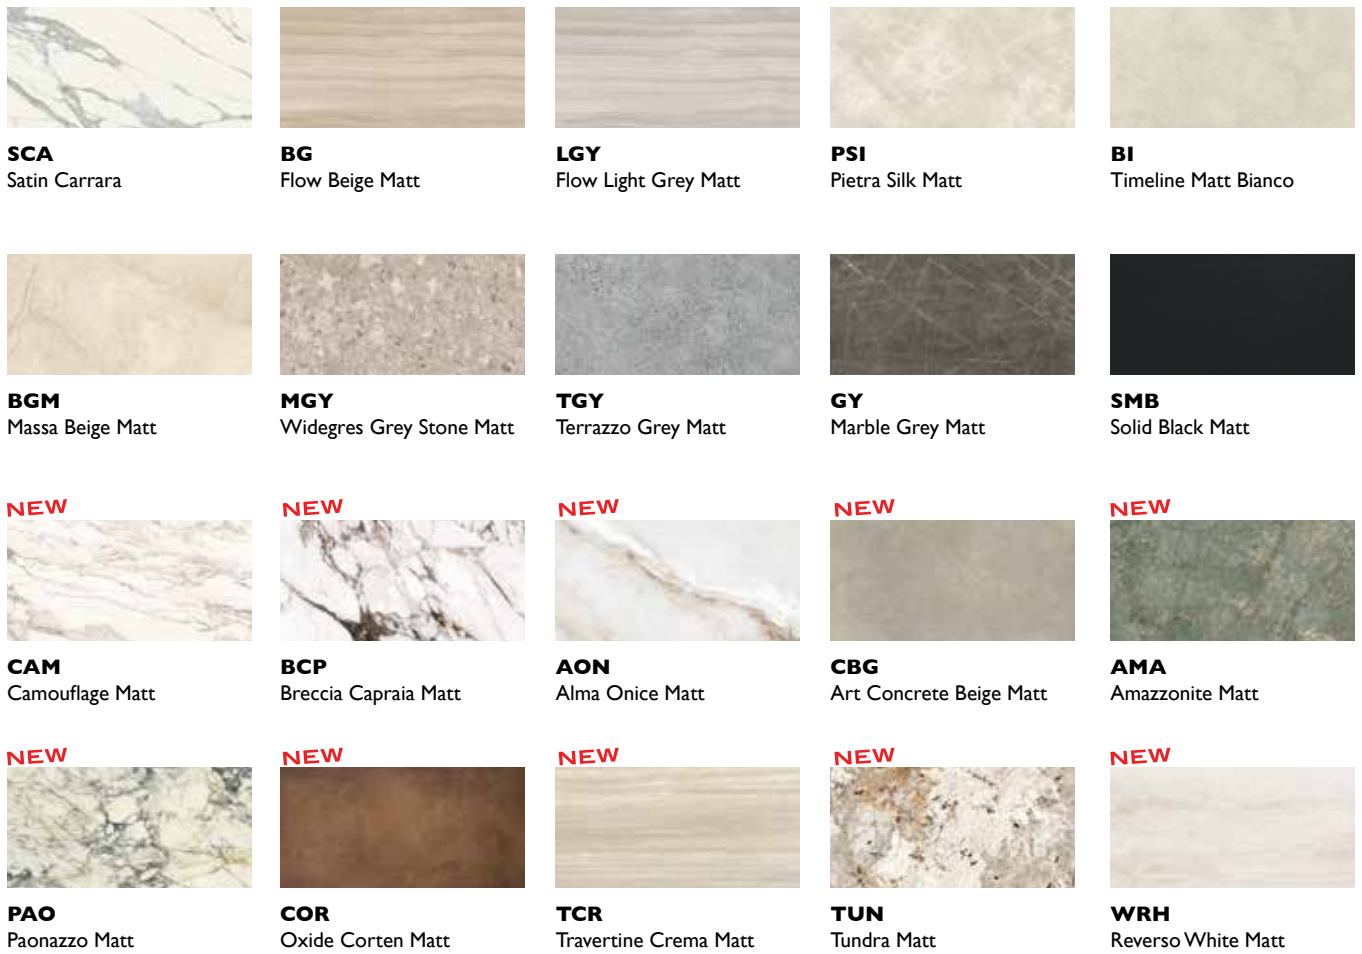

Porcelain Material - Tile Thickness 6 - 6.5 mm