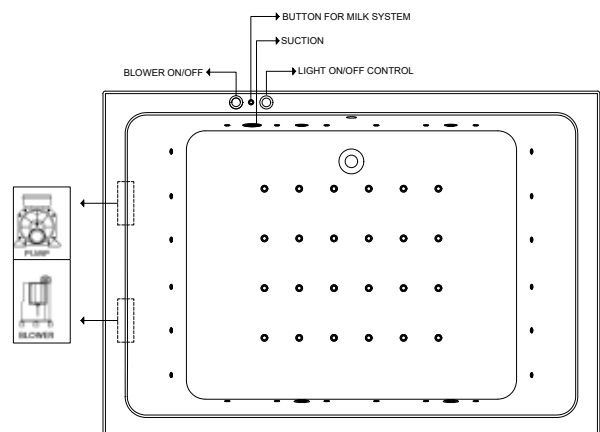

**System Luxury SPA**  
Luxury SPA System with 24 Spa Air Jets and 24 Chromotherapy Lights,  
with Electronic Touch Controls

**System Platinum**  
Luxury Spa System with 8 Midi Jets, 72 Nano Jets, 24 Spa Air Jets, 24  
Chromotherapy Lights, with Electronic Touch Controls