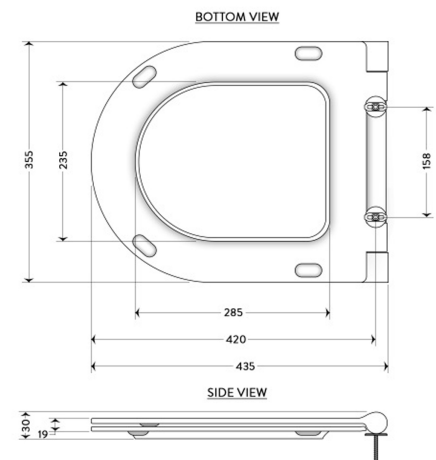

Drawing

Box contents: SEAT AND COVER, FIXING KIT