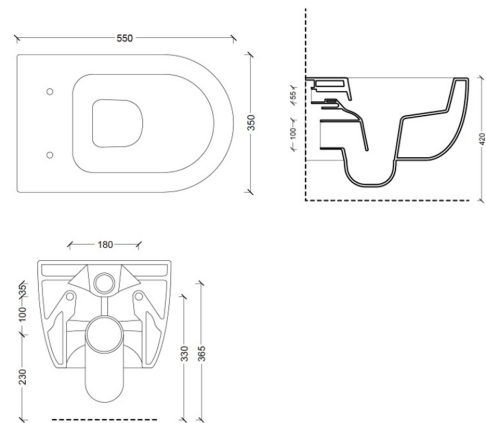

KOY WALL MOUNTED RIMLESS WC PAN 550 MM MATT PINK

BDS-KOY-320-MPK

Specifications

Brand	BAGNODESIGN	W X H	350 X 550
Range	KOY	Weight (KG)	24
Product Code	BDS-KOY-320-MPK	Compatible Seat1	BDS-KOY-330S-C-MPK
Finish / Colour	MATT PINK	Fixing Kit	REQUIRED BFK-UNI10-KIT
Material	CERAMIC	Fixing Point	CONCEALED BOTTOM FIXING
Product Type	RIMLESS WALL MOUNTED WC	Mounting Type	WALL MOUNTED
Connection Size	Ø100MM	P Or S Trap Outlet	P TRAP HORIZONTAL OUTLET

Drawing

Box contents: WC PAN