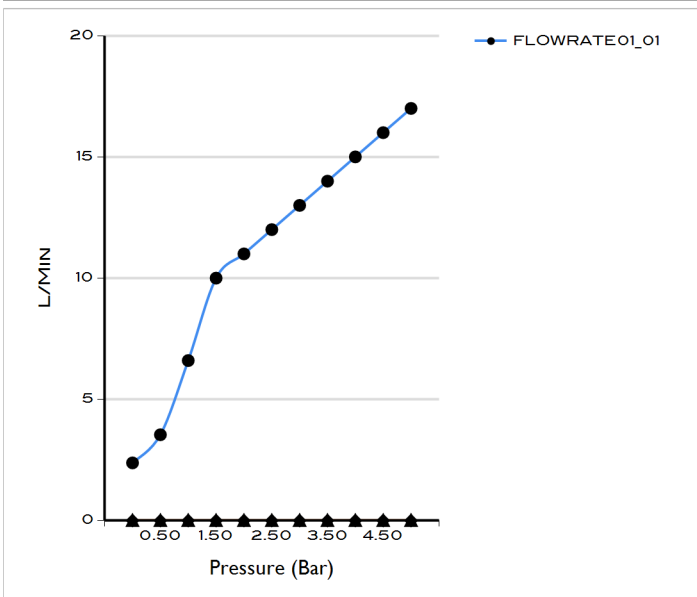

ES22 TOKO 3 HOLE BASIN MIXER LACQUERED ZANZIBAR

BDM-TOK-303-LZ

Specifications

Brand	BAGNODESIGN
Range	TOKO
Product code	BDM-TOK-303-LZ
Finish/Colour	LACQUERED ZANZIBAR
Product type	3 HOLE BASIN MIXER
Material	BRASS
Connection Size	1/2"
Test Range	0.2-5 Bar

Technical Information

3 HOLE BASIN MIXER
DECK MOUNTED
WITHOUT WASTE
D X H: 189 X 115

Flow Rate Graph

Box contents: 3 HOLE BASIN MIXER, FIXING KIT, 3 HOLE BASIN MIXER

Drawing