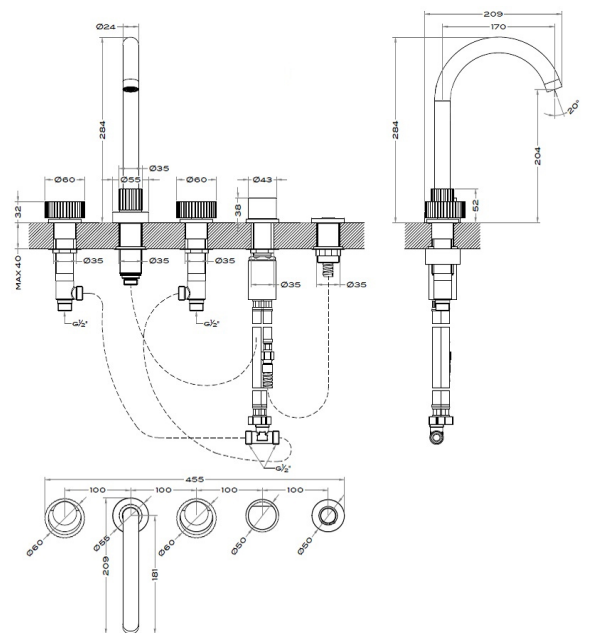

OROLOGY 5 HOLE BATH/SHOWER MIXER WITHOUT HAND SHOWER ANTHRACITE

BDM-ORO-453-AN

Specifications

Brand	BAGNODESIGN
Range	OROLOGY
Product Code	BDM-ORO-453-AN
Finish / Colour	ANTHRACITE
Material	BRASS
Product Type	BATH SHOWER MIXER
Min. Operating Pressure	1.0 BAR MP
W X D X H	455 X 209 X 284
Weight (KG)	4.9
Diverter Type	TURN

Hand Shower	NOT INCLUDED
Handle Finish	ANTHRACITE
Handle Type	KNOB HANDLE
Handles	2 HANDLES
Inlet Connection	2 X 1/2" INLET CONNECTIONS
Mounting Type	DECK MOUNTED
Shower Hose	1500MM DOUBLE INTERLOCK HOSE
Spout Type	FIXED SPOUT
Spout(mm)	170
Tap Hole	5 HOLES

Drawing

Box contents: BATH/SHOWER MIXER, FIXING KIT