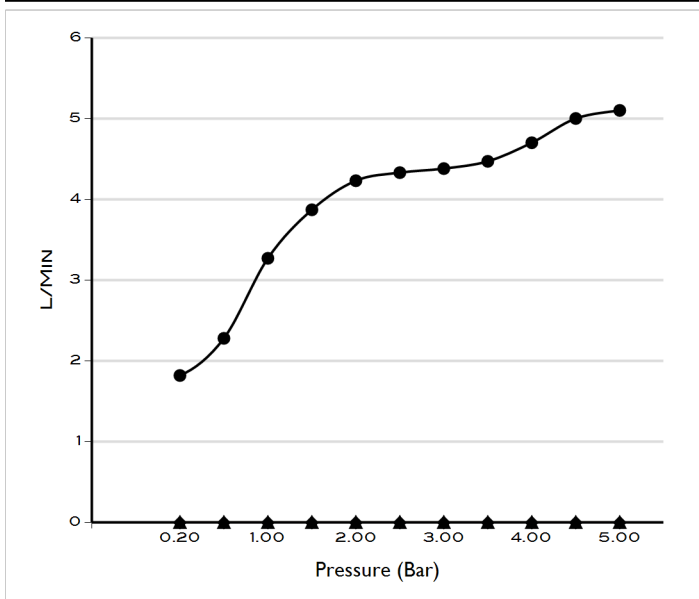

OROLOGY 3 HOLE BASIN MIXER WITHOUT WASTE ANTHRACITE

BDM-ORO-303S-AN

Specifications

Brand	BAGNODESIGN	Handle Finish	ANTHRACITE
Range	OROLOGY	Handle Type	KNOB HANDLE
Product Code	BDM-ORO-303S-AN	Handles	2 HANDLES
Finish / Colour	ANTHRACITE	Inlet Connection	2 X 1/2" INLET CONNECTIONS
Material	BRASS	Mounting Type	DECK MOUNTED
Product Type	3 HOLE BASIN MIXER	Spout Length	170 MM
Min. Operating Pressure	1.0 BAR MP	Spout Type	FIXED SPOUT
W X D X H	260 X 209 X 284	Tap Hole	3 HOLES
Weight (KG)	2.7	Waste	NOT INCLUDED

Flow Rate Graph

Drawing

Box contents: BASIN MIXER, 2 X FLEXIBLE TUBE, FIXING KIT