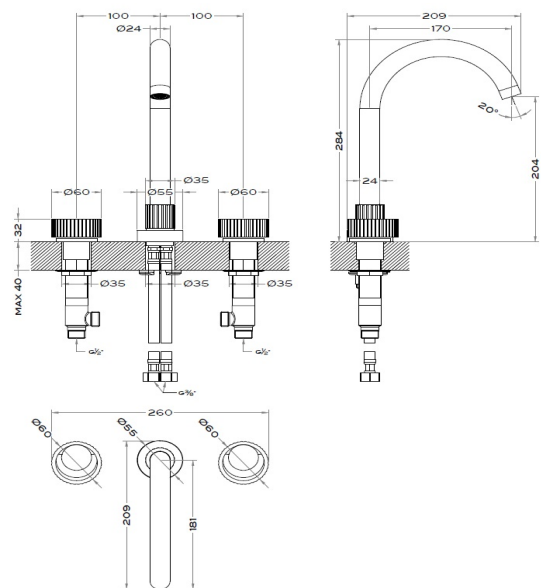

OROLOGY 3 HOLE BASIN MIXER WITHOUT WASTE ANTHRACITE

BDM-ORO-303S-AN

Specifications

Brand	BAGNODESIGN	Handle Finish	ANTHRACITE
Range	OROLOGY	Handle Type	KNOB HANDLE
Product Code	BDM-ORO-303S-AN	Handles	2 HANDLES
Finish / Colour	ANTHRACITE	Inlet Connection	2 X 1/2" INLET CONNECTIONS
Material	BRASS	Mounting Type	DECK MOUNTED
Product Type	3 HOLE BASIN MIXER	Spout Length	170 MM
Min. Operating Pressure	1.0 BAR MP	Spout Type	FIXED SPOUT
W X D X H	260 X 209 X 284	Tap Hole	3 HOLES
Weight (KG)	2.7	Waste	NOT INCLUDED

Flow Rate Graph

Drawing

Box contents: BASIN MIXER, 2 X FLEXIBLE TUBE, FIXING KIT