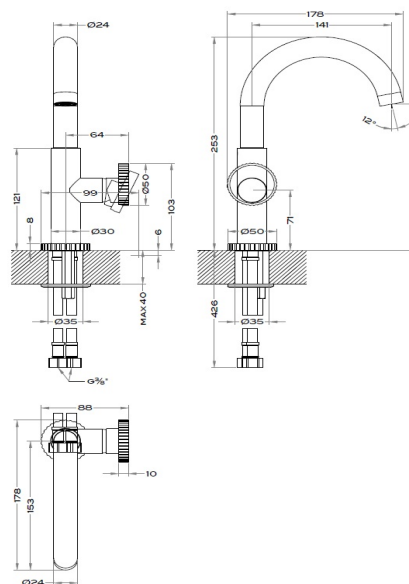

OROLOGY MONO SMOOTH BODIED BASIN MIXER ANTHRACITE

BDM-ORO-301S-AN

Specifications

Brand	BAGNODESIGN
Range	OROLOGY
Product Code	BDM-ORO-301S-AN
Finish / Colour	ANTHRACITE
Material	BRASS
Product Type	MONO BASIN MIXER
Min. Operating Pressure	1.0 BAR MP
W X D X H	99 X 178 X 253
Weight (KG)	1.4
Drill Hole Dia	35 MM

Handle Finish	ANTHRACITE
Handle Type	KNOB HANDLE
Handles	1 HANDLE
Inlet Connection	2X 3/8" INLET CONNECTIONS
Mounting Type	DECK MOUNTED
Spout Length	141 MM
Spout Type	SWIVEL SPOUT
Tap Hole	1 HOLE
Waste	NOT INCLUDED

Flow Rate Graph

Drawing

Box contents: BASIN MIXER, 2 X FLEXIBLE TUBE, FIXING KIT