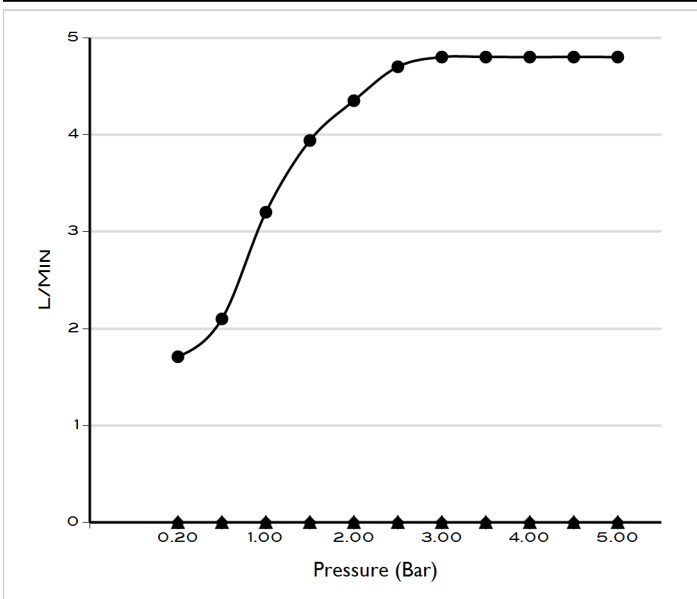

OROLOGY MONO SMOOTH BODIED BASIN MIXER ANTHRACITE

BDM-ORO-301S-AN

Specifications

Brand	BAGNODESIGN
Range	OROLOGY
Product Code	BDM-ORO-301S-AN
Finish / Colour	ANTHRACITE
Material	BRASS
Product Type	MONO BASIN MIXER
Min. Operating Pressure	1.0 BAR MP
W X D X H	99 X 178 X 253
Weight (KG)	1.4
Drill Hole Dia	35 MM

Handle Finish	ANTHRACITE
Handle Type	KNOB HANDLE
Handles	1 HANDLE
Inlet Connection	2X 3/8" INLET CONNECTIONS
Mounting Type	DECK MOUNTED
Spout Length	141 MM
Spout Type	SWIVEL SPOUT
Tap Hole	1 HOLE
Waste	NOT INCLUDED

Flow Rate Graph

Drawing

Box contents: BASIN MIXER, 2 X FLEXIBLE TUBE, FIXING KIT