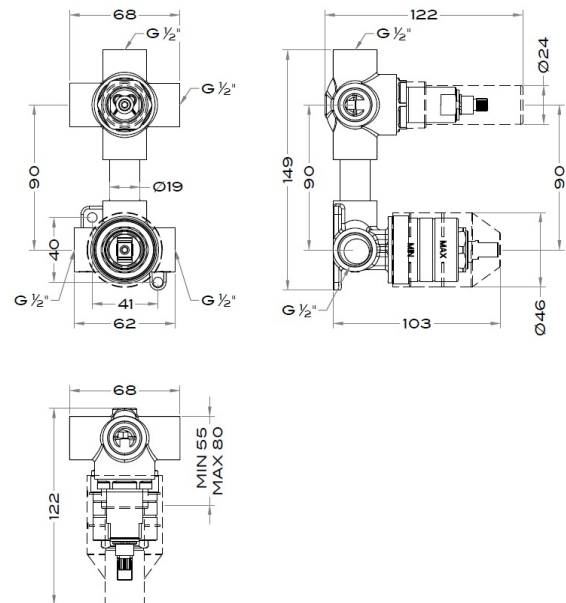

## CONCEALED PART FOR SHOWER MIXER WITH 3 WAY DIVERTER

BDM-MIX-C413-A

### Specifications

Brand	BAGNODESIGN	W X D X H	68 X 122 X 149
Range	OROLOGY	Weight (KG)	0.9
Product Code	BDM-MIX-C413-A	Diverter Type	TURN
Finish / Colour	BRASS	Installation Type	CONCEALED
Material	BRASS	Mounting Type	WALL MOUNTED
Product Type	CONCEALED SHOWER MIXER	Recommended Trim Part	BDM-ORO-E413-XX
Connection Size	1/2"	Thermostatic	NO
Min. Operating Pressure	0.5 BAR LB		

### Drawing

Box contents: SHOWER MIXER, FIXING KIT