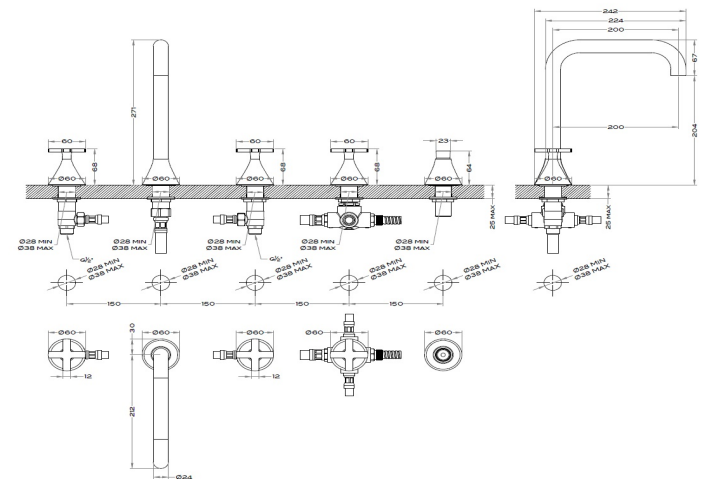

## BRISTOL 5 HOLE BATH/SHOWER MIXER WITHOUT HAND SHOWER SOFT BRONZE

BDM-BIS-453X-SBZ

### Specifications

Brand	BAGNODESIGN
Range	BRISTOL
Product Code	BDM-BIS-453X-SBZ
Finish / Colour	SOFT BRONZE
Material	BRASS
Product Type	BATH SHOWER MIXER
Min. Operating Pressure	1.5 BAR MP
W X D X H	60 X 242 X 271
Diverter Type	TURN
Hand Shower	NOT INCLUDED

Handle Finish	SOFT BRONZE
Handle Type	CROSS HANDLE
Handles	2 HANDLES
Inlet Connection	2 X 1/2" INLET CONNECTIONS
Mounting Type	DECK MOUNTED
Shower Hose	1500MM DOUBLE INTERLOCK HOSE
Spout Type	FIXED SPOUT
Spout(mm)	200
Tap Hole	5 HOLES

### Drawing

Box contents: BATH/SHOWER MIXER, FIXING KIT, DOUBLE INTERLOCK HOSE