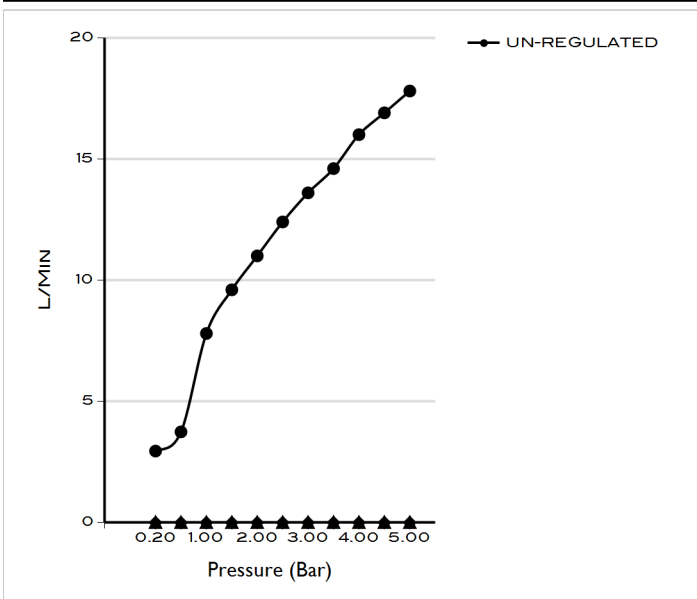

Flow Rate Graph