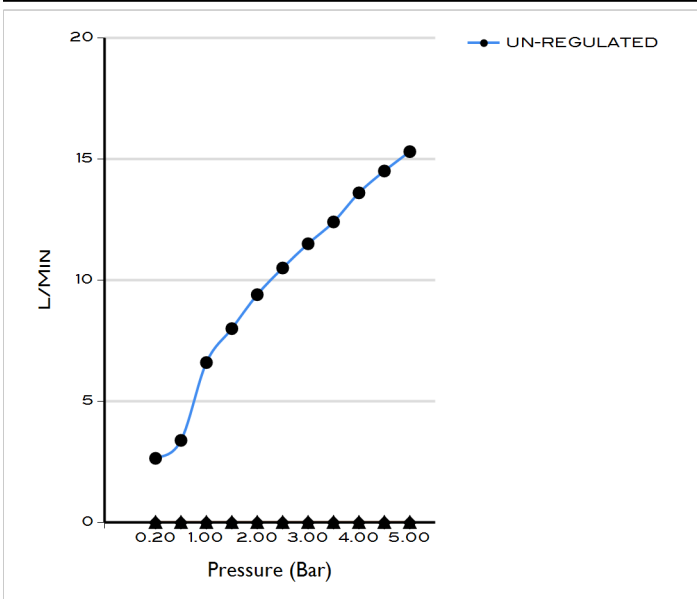

BRISTOL CONCEALED SHOWER MIXER WITH 3 WAY DIVERTER SOFT BRONZE

BDM-BIS-413-SBZ

Specifications

Brand	BAGNODESIGN	Handle Finish	SOFT BRONZE
Range	BRISTOL	Handle Type	LEVER
Product Code	BDM-BIS-413-SBZ	Handles	2 HANDLES
Finish / Colour	SOFT BRONZE	Inlet Connection	2 X 1/2" INLET CONNECTIONS
Material	BRASS	Installation Type	CONCEALED
Product Type	CONCEALED SHOWER MIXER	Mounting Type	WALL MOUNTED
Min. Operating Pressure	1.5 BAR MP	Outlet Size	1/2 "
W X D X H	90 X 119 X 198	Outlets	3 OUTLETS
Diverter Type	TURN	Thermostatic	NO

Flow Rate Graph

Drawing

Box contents: CONCEALED SHOWER MIXER, FIXING KIT