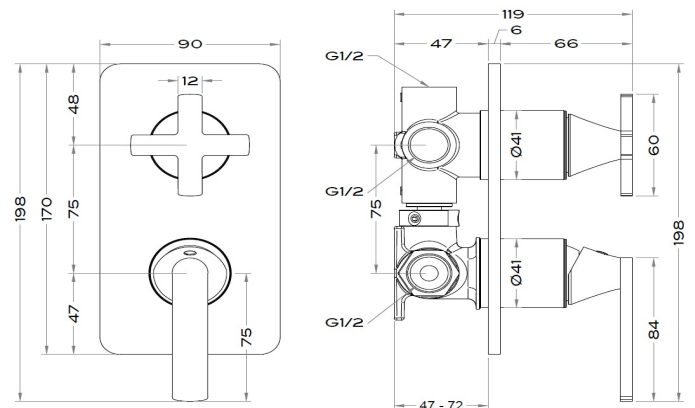

BRISTOL CONCEALED SHOWER MIXER WITH 3 WAY DIVERTER SOFT BRONZE

BDM-BIS-413-SBZ

Specifications

Brand	BAGNODESIGN	Handle Finish	SOFT BRONZE
Range	BRISTOL	Handle Type	LEVER
Product Code	BDM-BIS-413-SBZ	Handles	2 HANDLES
Finish / Colour	SOFT BRONZE	Inlet Connection	2 X 1/2" INLET CONNECTIONS
Material	BRASS	Installation Type	CONCEALED
Product Type	CONCEALED SHOWER MIXER	Mounting Type	WALL MOUNTED
Min. Operating Pressure	1.5 BAR MP	Outlet Size	1/2 "
W X D X H	90 X 119 X 198	Outlets	3 OUTLETS
Diverter Type	TURN	Thermostatic	NO

Flow Rate Graph

Drawing

Box contents: CONCEALED SHOWER MIXER, FIXING KIT