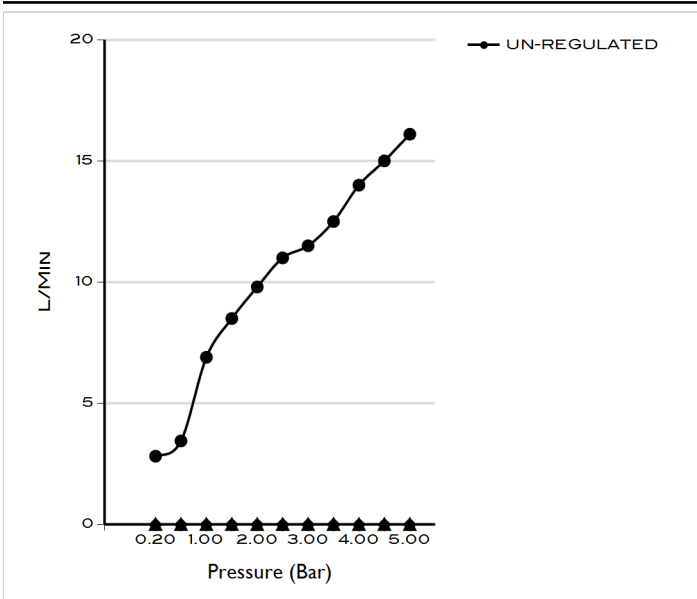

## BRISTOL CONCEALED SHOWER MIXER WITH 2 WAY DIVERTER SOFT BRONZE

BDM-BIS-412-SBZ

### Specifications

Brand	BAGNODESIGN	Handle Finish	SOFT BRONZE
Range	BRISTOL	Handle Type	LEVER
Product Code	BDM-BIS-412-SBZ	Handles	1 HANDLE
Finish / Colour	SOFT BRONZE	Inlet Connection	2 X 1/2" INLET CONNECTIONS
Material	BRASS	Installation Type	CONCEALED
Product Type	CONCEALED SHOWER MIXER	Mounting Type	WALL MOUNTED
Min. Operating Pressure	1.5 BAR MP	Outlet Size	1/2 "
W X D X H	90 X 120 X 198	Outlets	2 OUTLETS
Diverter Type	TURN	Thermostatic	NO

### Flow Rate Graph