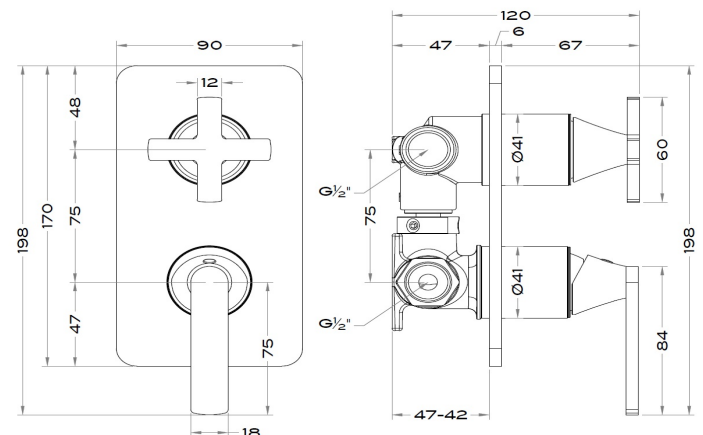

## BRISTOL CONCEALED SHOWER MIXER WITH 2 WAY DIVERTER SOFT BRONZE

BDM-BIS-412-SBZ

### Specifications

Brand	BAGNODESIGN	Handle Finish	SOFT BRONZE
Range	BRISTOL	Handle Type	LEVER
Product Code	BDM-BIS-412-SBZ	Handles	1 HANDLE
Finish / Colour	SOFT BRONZE	Inlet Connection	2 X 1/2" INLET CONNECTIONS
Material	BRASS	Installation Type	CONCEALED
Product Type	CONCEALED SHOWER MIXER	Mounting Type	WALL MOUNTED
Min. Operating Pressure	1.5 BAR MP	Outlet Size	1/2 "
W X D X H	90 X 120 X 198	Outlets	2 OUTLETS
Diverter Type	TURN	Thermostatic	NO

### Flow Rate Graph

### Drawing

Box contents: CONCEALED SHOWER MIXER, FIXING KIT