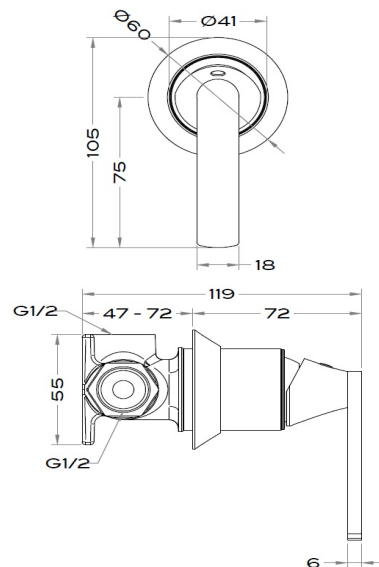

BRISTOL CONCEALED SHOWER MIXER SOFT BRONZE

BDM-BIS-410L-SBZ

Specifications

| | |
|-------------------------|------------------------|
| Brand | BAGNODESIGN |
| Range | BRISTOL |
| Product Code | BDM-BIS-410L-SBZ |
| Finish / Colour | SOFT BRONZE |
| Material | BRASS |
| Product Type | CONCEALED SHOWER MIXER |
| Min. Operating Pressure | 1.0 BAR MP |
| W X D X H | 60 X 119 X 105 |
| Handle Finish | SOFT BRONZE |

| | |
|-------------------|----------------------------|
| Handle Type | LEVER |
| Handles | 1 HANDLE |
| Inlet Connection | 2 X 1/2" INLET CONNECTIONS |
| Installation Type | CONCEALED |
| Mounting Type | WALL MOUNTED |
| Outlet Size | 1/2 " |
| Outlets | 1 OUTLET |
| Thermostatic | NO |

Flow Rate Graph

Drawing

Box contents: CONCEALED SHOWER MIXER, FIXING KIT