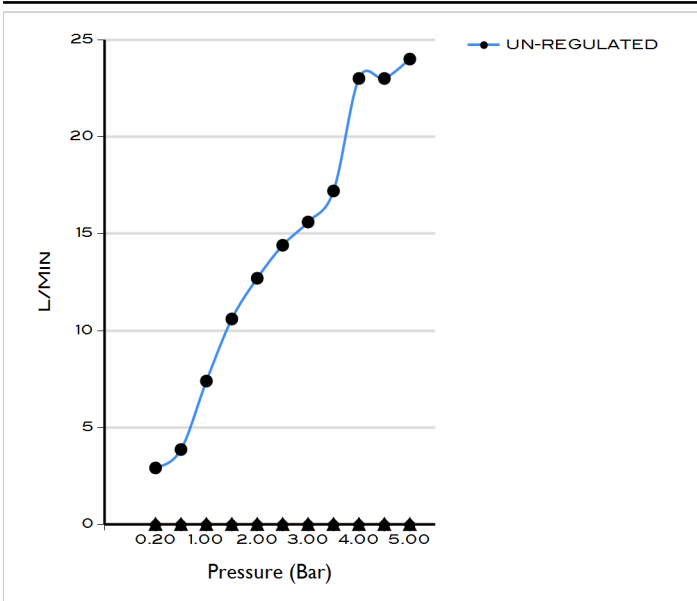

BRISTOL CONCEALED SHOWER MIXER SOFT BRONZE

BDM-BIS-410L-SBZ

Specifications

| | |
|-------------------------|------------------------|
| Brand | BAGNODESIGN |
| Range | BRISTOL |
| Product Code | BDM-BIS-410L-SBZ |
| Finish / Colour | SOFT BRONZE |
| Material | BRASS |
| Product Type | CONCEALED SHOWER MIXER |
| Min. Operating Pressure | 1.0 BAR MP |
| W X D X H | 60 X 119 X 105 |
| Handle Finish | SOFT BRONZE |

| | |
|-------------------|----------------------------|
| Handle Type | LEVER |
| Handles | 1 HANDLE |
| Inlet Connection | 2 X 1/2" INLET CONNECTIONS |
| Installation Type | CONCEALED |
| Mounting Type | WALL MOUNTED |
| Outlet Size | 1/2 " |
| Outlets | 1 OUTLET |
| Thermostatic | NO |

Flow Rate Graph

Drawing

Box contents: CONCEALED SHOWER MIXER, FIXING KIT