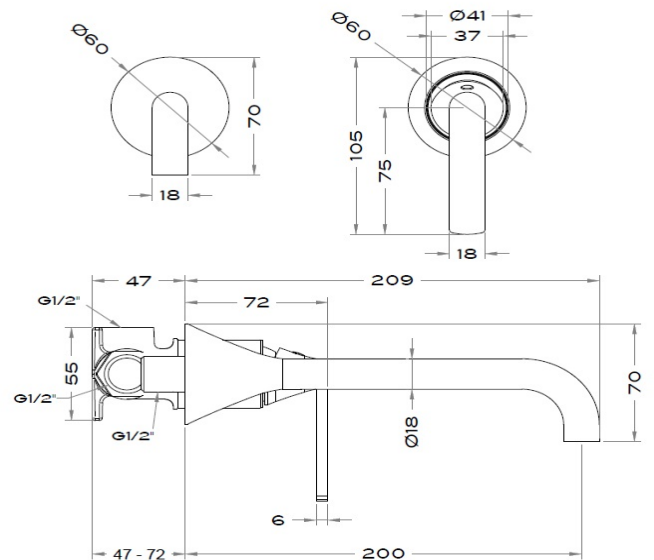

BRISTOL CONCEALED 2 HOLE BASIN MIXER SOFT BRONZE

BDM-BIS-315L-SBZ

Specifications

Brand	BAGNODESIGN
Range	BRISTOL
Product Code	BDM-BIS-315L-SBZ
Finish / Colour	SOFT BRONZE
Material	BRASS
Product Type	2 HOLE BASIN MIXER
Min. Operating Pressure	1.0 BAR MP
D X H	256 X 105
Handle Finish	SOFT BRONZE

Handle Type	LEVER
Handles	1 HANDLE
Inlet Connection	2 X 1/2" INLET CONNECTIONS
Installation Type	CONCEALED
Mounting Type	WALL MOUNTED
Spout Length	200 MM
Spout Type	FIXED SPOUT
Tap Hole	2 HOLES

Flow Rate Graph

Drawing

Box contents: BASIN MIXER, FIXING KIT