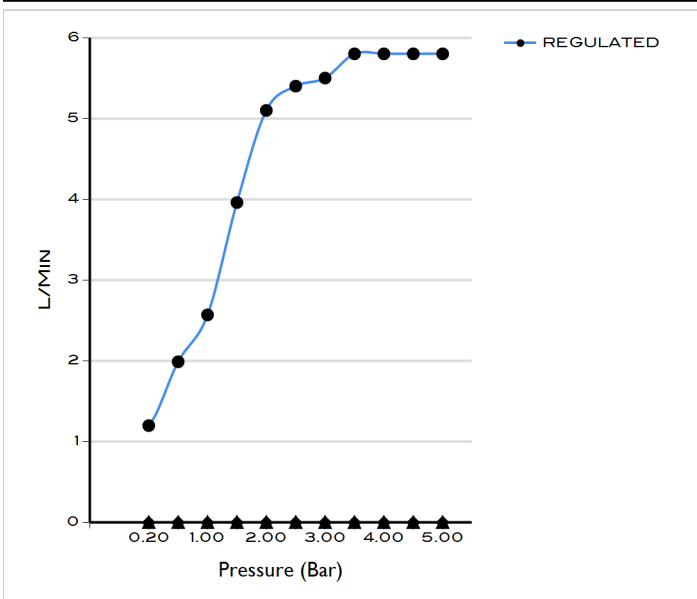

BRISTOL CONCEALED 2 HOLE BASIN MIXER SOFT BRONZE

BDM-BIS-315L-SBZ

Specifications

Brand	BAGNODESIGN
Range	BRISTOL
Product Code	BDM-BIS-315L-SBZ
Finish / Colour	SOFT BRONZE
Material	BRASS
Product Type	2 HOLE BASIN MIXER
Min. Operating Pressure	1.0 BAR MP
D X H	256 X 105
Handle Finish	SOFT BRONZE

Handle Type	LEVER
Handles	1 HANDLE
Inlet Connection	2 X 1/2" INLET CONNECTIONS
Installation Type	CONCEALED
Mounting Type	WALL MOUNTED
Spout Length	200 MM
Spout Type	FIXED SPOUT
Tap Hole	2 HOLES

Flow Rate Graph