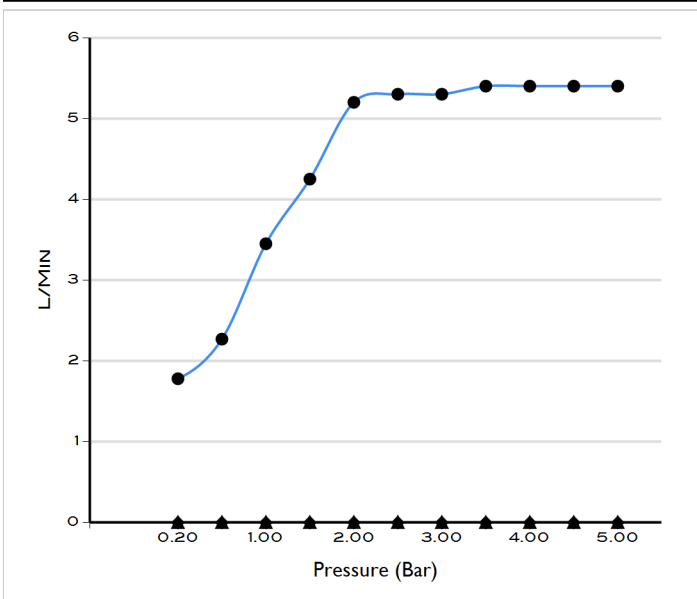

## BRISTOL MONO TALL SMOOTH BODIED BASIN MIXER SOFT BRONZE

BDM-BIS-311SL-SBZ

### Specifications

Brand	BAGNODESIGN	Handle Finish	SOFT BRONZE
Range	BRISTOL	Handle Type	SIDE LEVER
Product Code	BDM-BIS-311SL-SBZ	Handles	1 HANDLE
Finish / Colour	SOFT BRONZE	Inlet Connection	2 X 1/2" INLET CONNECTIONS
Material	BRASS	Mounting Type	DECK MOUNTED
Product Type	TALL BASIN MIXER	Spout Length	162 MM
Min. Operating Pressure	1.0 BAR MP	Spout Type	FIXED SPOUT
W X D X H	97 X 205 X 304	Tap Hole	1 HOLE
Drill Hole Dia	27-32 MM	Waste	NOT INCLUDED

### Flow Rate Graph