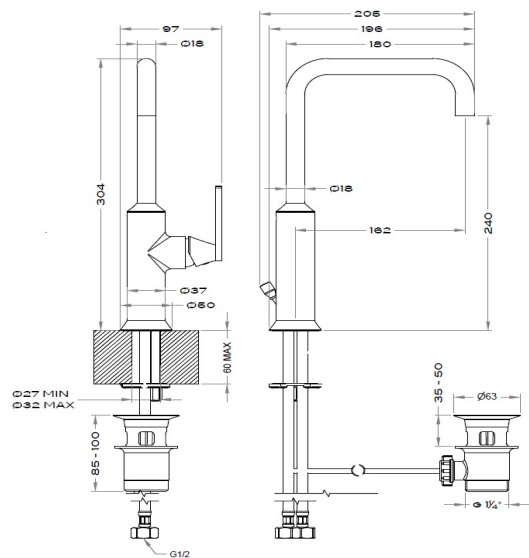

## BRISTOL MONO TALL SMOOTH BODIED BASIN MIXER SOFT BRONZE

BDM-BIS-311SL-SBZ

### Specifications

Brand	BAGNODESIGN	Handle Finish	SOFT BRONZE
Range	BRISTOL	Handle Type	SIDE LEVER
Product Code	BDM-BIS-311SL-SBZ	Handles	1 HANDLE
Finish / Colour	SOFT BRONZE	Inlet Connection	2 X 1/2" INLET CONNECTIONS
Material	BRASS	Mounting Type	DECK MOUNTED
Product Type	TALL BASIN MIXER	Spout Length	162 MM
Min. Operating Pressure	1.0 BAR MP	Spout Type	FIXED SPOUT
W X D X H	97 X 205 X 304	Tap Hole	1 HOLE
Drill Hole Dia	27-32 MM	Waste	NOT INCLUDED

### Flow Rate Graph

### Drawing

Box contents: BASIN MIXER, 2 X FLEXIBLE TUBES, FIXING KIT