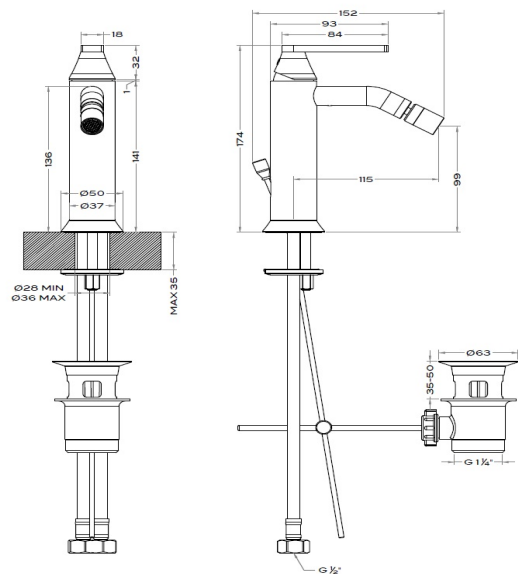

BRISTOL MONO BIDET MIXER WITH POP-UP WASTE SOFT BRONZE

BDM-BIS-310L-SBZ

Specifications

Brand	BAGNODESIGN
Range	BRISTOL
Product Code	BDM-BIS-310L-SBZ
Finish / Colour	SOFT BRONZE
Material	BRASS
Product Type	MONO BIDET MIXER
Min. Operating Pressure	1.0 BAR MP
W X D X H	79 X 244 X 278
Drill Hole Dia	36-45 MM

Handle Finish	SOFT BRONZE
Handle Type	LEVER
Handles	1 HANDLE
Inlet Connection	2 X 1/2" INLET CONNECTIONS
Installation Type	CONCEALED
Mounting Type	DECK MOUNTED
Spout Type	FIXED SPOUT
Tap Hole	1 HOLE
Waste	INCLUDED

Flow Rate Graph

Drawing

Box contents: BIDET MIXER, 2 X FLEXIBLE TUBES, FIXING KIT