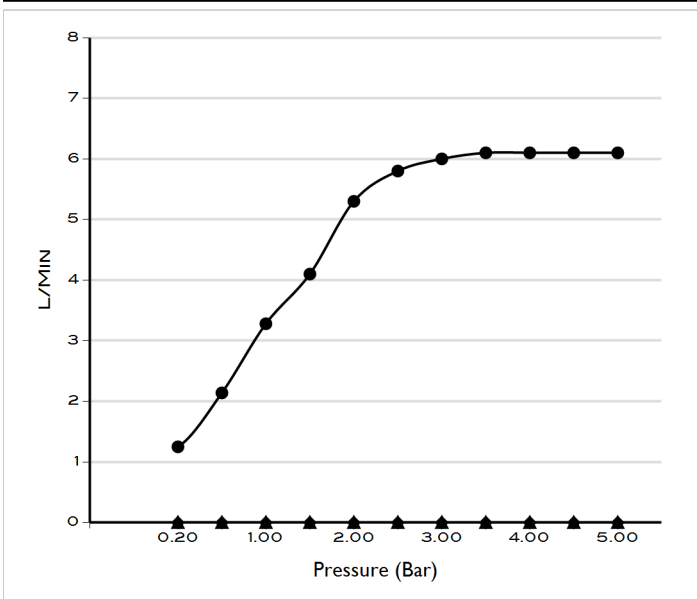

BRISTOL MONO BIDET MIXER WITH POP-UP WASTE SOFT BRONZE

BDM-BIS-310L-SBZ

Specifications

Brand	BAGNODESIGN
Range	BRISTOL
Product Code	BDM-BIS-310L-SBZ
Finish / Colour	SOFT BRONZE
Material	BRASS
Product Type	MONO BIDET MIXER
Min. Operating Pressure	1.0 BAR MP
W X D X H	79 X 244 X 278
Drill Hole Dia	36-45 MM

Handle Finish	SOFT BRONZE
Handle Type	LEVER
Handles	1 HANDLE
Inlet Connection	2 X 1/2" INLET CONNECTIONS
Installation Type	CONCEALED
Mounting Type	DECK MOUNTED
Spout Type	FIXED SPOUT
Tap Hole	1 HOLE
Waste	INCLUDED

Flow Rate Graph

Drawing

Box contents: BIDET MIXER, 2 X FLEXIBLE TUBES, FIXING KIT