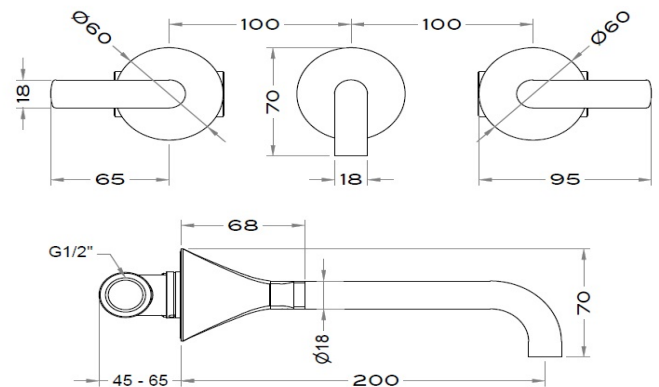

BRISTOL CONCEALED 3 HOLE BASIN MIXER SOFT BRONZE

BDM-BIS-309L-SBZ

Specifications

Brand	BAGNODESIGN
Range	BRISTOL
Product Code	BDM-BIS-309L-SBZ
Finish / Colour	SOFT BRONZE
Material	BRASS
Product Type	3 HOLE BASIN MIXER
Min. Operating Pressure	0.5 BAR LP
D X H	200 X 70
Handle Finish	SOFT BRONZE

Handle Type	LEVER
Handles	2 HANDLES
Inlet Connection	2 X 1/2" INLET CONNECTIONS
Installation Type	CONCEALED
Mounting Type	WALL MOUNTED
Spout Length	200 MM
Spout Type	FIXED SPOUT
Tap Hole	3 HOLES
Waste	NOT INCLUDED

Flow Rate Graph

Drawing

Box contents: BASIN MIXER, FIXING KIT