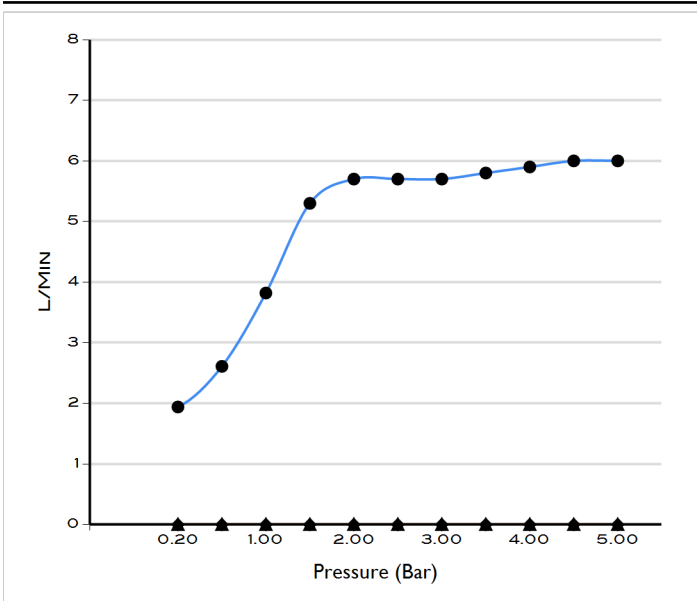

BRISTOL CONCEALED 3 HOLE BASIN MIXER SOFT BRONZE

BDM-BIS-309L-SBZ

Specifications

Brand	BAGNODESIGN
Range	BRISTOL
Product Code	BDM-BIS-309L-SBZ
Finish / Colour	SOFT BRONZE
Material	BRASS
Product Type	3 HOLE BASIN MIXER
Min. Operating Pressure	0.5 BAR LP
D X H	200 X 70
Handle Finish	SOFT BRONZE

Handle Type	LEVER
Handles	2 HANDLES
Inlet Connection	2 X 1/2" INLET CONNECTIONS
Installation Type	CONCEALED
Mounting Type	WALL MOUNTED
Spout Length	200 MM
Spout Type	FIXED SPOUT
Tap Hole	3 HOLES
Waste	NOT INCLUDED

Flow Rate Graph

Drawing

Box contents: BASIN MIXER, FIXING KIT