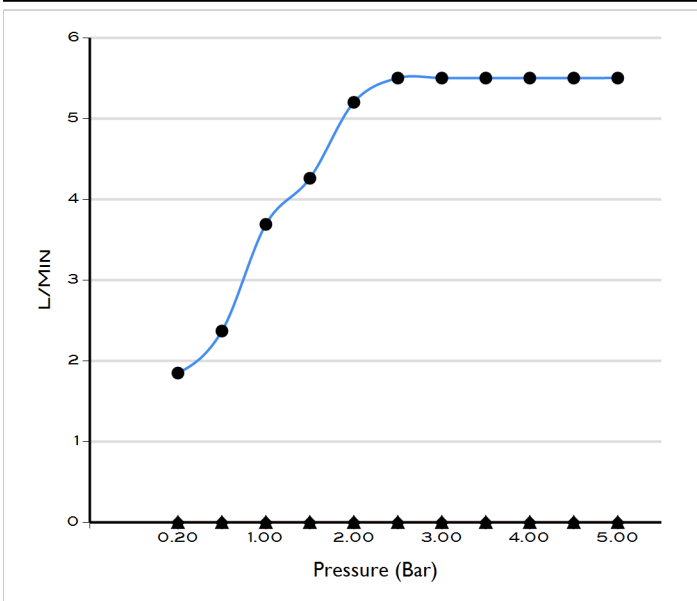

## BRISTOL 3 HOLE BASIN MIXER WITHOUT WASTE SOFT BRONZE

BDM-BIS-303X-SBZ

### Specifications

Brand	BAGNODESIGN
Range	BRISTOL
Product Code	BDM-BIS-303X-SBZ
Finish / Colour	SOFT BRONZE
Material	BRASS
Product Type	3 HOLE BASIN MIXER
Min. Operating Pressure	0.5 BAR LP
D X H	201 X 211
Handle Finish	SOFT BRONZE

Handle Type	CROSS HANDLE
Handles	2 HANDLES
Inlet Connection	2 X 1/2" INLET CONNECTIONS
Mounting Type	DECK MOUNTED
Spout Length	162 MM
Spout Type	FIXED SPOUT
Tap Hole	3 HOLES
Waste	NOT INCLUDED

### Flow Rate Graph