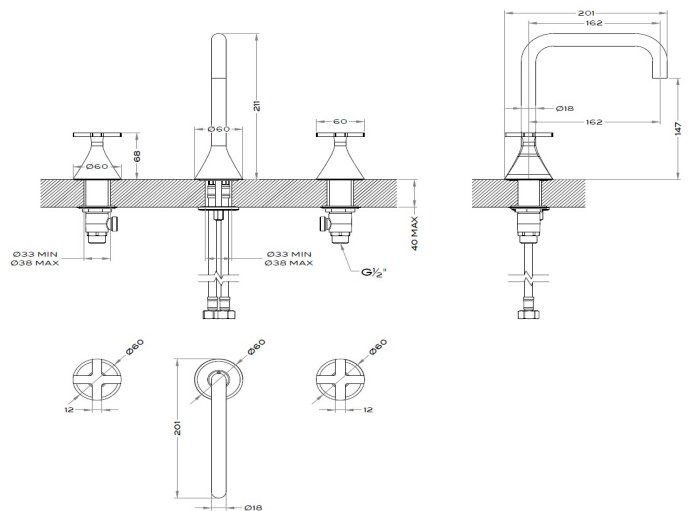

## BRISTOL 3 HOLE BASIN MIXER WITHOUT WASTE SOFT BRONZE

BDM-BIS-303X-SBZ

### Specifications

Brand	BAGNODESIGN
Range	BRISTOL
Product Code	BDM-BIS-303X-SBZ
Finish / Colour	SOFT BRONZE
Material	BRASS
Product Type	3 HOLE BASIN MIXER
Min. Operating Pressure	0.5 BAR LP
D X H	201 X 211
Handle Finish	SOFT BRONZE

Handle Type	CROSS HANDLE
Handles	2 HANDLES
Inlet Connection	2 X 1/2" INLET CONNECTIONS
Mounting Type	DECK MOUNTED
Spout Length	162 MM
Spout Type	FIXED SPOUT
Tap Hole	3 HOLES
Waste	NOT INCLUDED

### Drawing

Box contents: BASIN MIXER, FIXING KIT