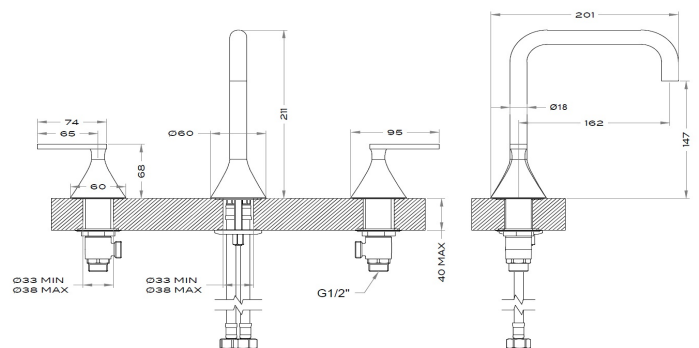

Box contents: BASIN MIXER, FIXING KIT