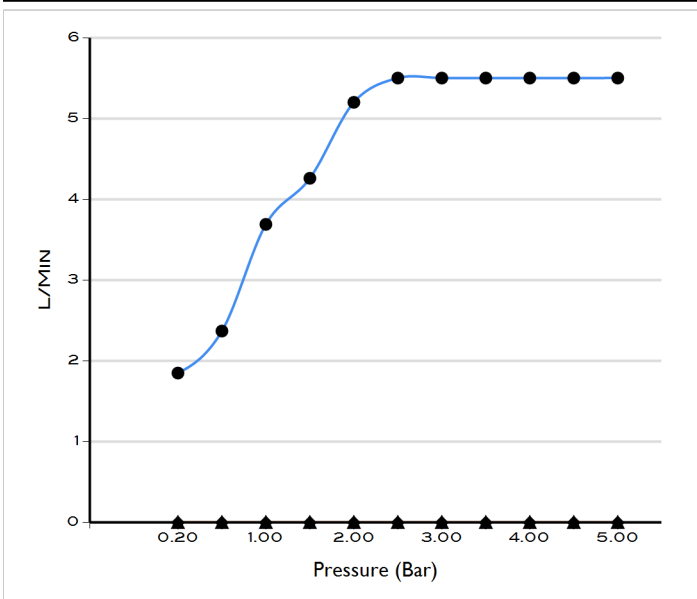

## BRISTOL 3 HOLE BASIN MIXER WITHOUT WASTE SOFT BRONZE

BDM-BIS-303L-SBZ

### Specifications

Brand	BAGNODESIGN
Range	BRISTOL
Product Code	BDM-BIS-303L-SBZ
Finish / Colour	SOFT BRONZE
Material	BRASS
Product Type	3 HOLE BASIN MIXER
Min. Operating Pressure	0.5 BAR LP
D X H	201 X 211
Handle Finish	SOFT BRONZE

Handle Type	LEVER
Handles	2 HANDLES
Inlet Connection	2 X 1/2" INLET CONNECTIONS
Mounting Type	DECK MOUNTED
Spout Length	162 MM
Spout Type	FIXED SPOUT
Tap Hole	3 HOLES
Waste	NOT INCLUDED

### Flow Rate Graph