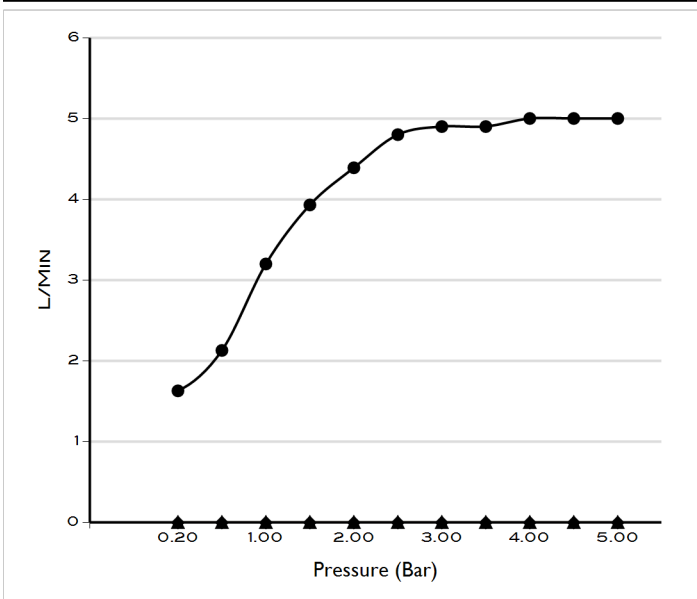

## BRISTOL MONO SMOOTH BODIED BASIN MIXER SOFT BRONZE

BDM-BIS-301SL-SBZ

### Specifications

Brand	BAGNODESIGN
Range	BRISTOL
Product Code	BDM-BIS-301SL-SBZ
Finish / Colour	SOFT BRONZE
Material	BRASS
Product Type	MONO BASIN MIXER
Min. Operating Pressure	1.0 BAR MP
W X D X H	50 X 152 X 174
Drill Hole Dia	28-36 MM

Handle Finish	SOFT BRONZE
Handle Type	LEVER
Handles	1 HANDLE
Inlet Connection	2 X 1/2" INLET CONNECTIONS
Mounting Type	DECK MOUNTED
Spout Length	120 MM
Spout Type	FIXED SPOUT
Tap Hole	1 HOLE
Waste	NOT INCLUDED

### Flow Rate Graph

Box contents: BASIN MIXER, 2 X FLEXIBLE TUBES, FIXING KIT