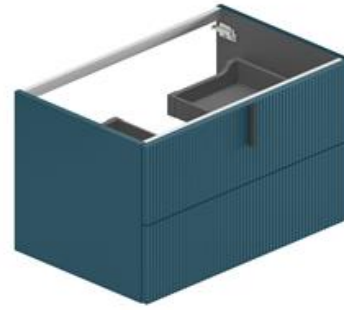

## OROLOGY WALL MOUNTED DOUBLE DRAWER VANITY UNIT 800 OCEAN BLUE

BDF-ORO-V080-OB

### Specifications

Brand	BAGNODESIGN	Closing Mechanism Type	SOFT CLOSING MECHANISM
Range	OROLOGY	Handle Type	1 HANDLE + PUSH-TO-OPEN
Product Code	BDF-ORO-V080-OB	Mounting Type	WALL MOUNTED
Finish / Colour	OCEAN BLUE	Number Of Drawers Or Doors	1 PULL OUT + 1 PUSH DRAWER
Material	WOOD	Recommended Basin1	BDS-ORO-701-GPH
Product Type	VANITY UNIT	Recommended Basin2	BDS-ORO-731-GPH
W X D X H	800 X 512 X 490	Supplied Rigid Or Flat Pack	SUPPLIED RIGID
Weight (KG)	35.5		

### Drawing

Box contents: VANITY UNIT, FIXING KIT