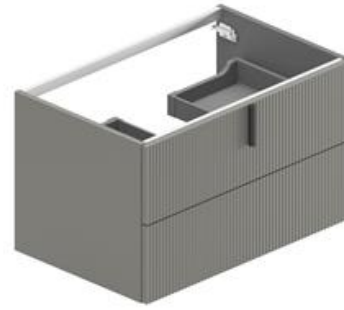

OROLOGY WALL MOUNTED DOUBLE DRAWER VANITY UNIT 800 DARK GREY

BDF-ORO-V080-DGY

Specifications

Brand	BAGNODESIGN
Range	OROLOGY
Product Code	BDF-ORO-V080-DGY
Finish / Colour	DARK GREY
Material	WOOD
Product Type	VANITY UNIT
W X D X H	800 X 512 X 490
Weight (KG)	35.5

Closing Mechanism Type	SOFT CLOSING MECHANISM
Handle Type	1 HANDLE + PUSH-TO-OPEN
Mounting Type	WALL MOUNTED
Number Of Drawers Or Doors	1 PULL OUT + 1 PUSH DRAWER
Recommended Basin1	BDS-ORO-701-GPH
Recommended Basin2	BDS-ORO-731-GPH
Supplied Rigid Or Flat Pack	SUPPLIED RIGID

Drawing

Box contents: VANITY UNIT, FIXING KIT