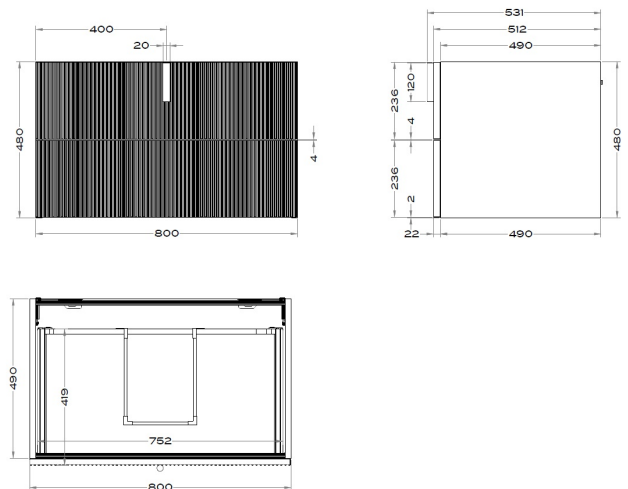

Drawing

Box contents: VANITY UNIT, FIXING KIT