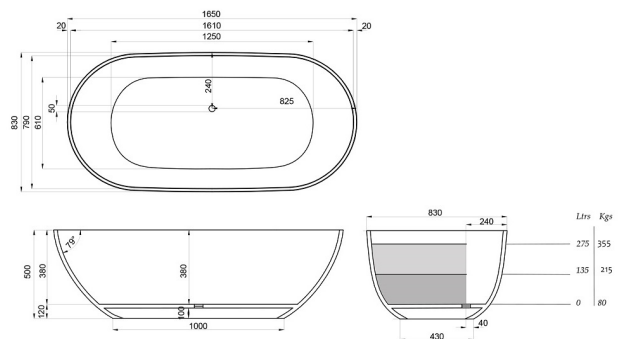

KOY FREESTANDING BATHTUB 1650X830X500MM WITH OVERFLOW MATT WH BDB-KOY-860-WS

Specifications

Brand	BAGNODESIGN
Range	KOY
Product Code	BDB-KOY-860-WS
Finish / Colour	MATT WHITE
Material	BAGNOQUARTZ
Product Type	FREESTANDING BATH
Connection Size	1 1/2"

W X D X H	1650 X 830 X 500
Weight (KG)	61
Depth	380 MM
Leg Set	NOT REQUIRED
Material And Thickness	IN BAGNOQUARTZ STONE
With Or Without Overflow	WITH OVERFLOW

Lifestyle Image

Drawing

Box contents: FREESTANDING BATHTUB, SANDING KIT