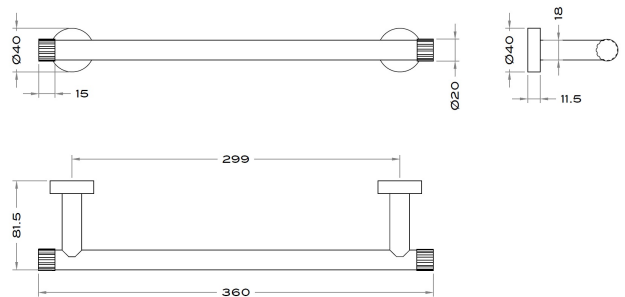

OROLOGY TOWEL RAIL 360MM ANTHRACITE

BDA-ORO-703-A-AN

Specifications

| | | | |
|-----------------|------------------|-----------------|-----------------|
| Brand | BAGNODESIGN | Product Type | TOWEL RAIL |
| Range | OROLOGY | W X D X H | 360 X 81.5 X 40 |
| Product Code | BDA-ORO-703-A-AN | How Many Fixing | 2 FIXING POINTS |
| Finish / Colour | ANTHRACITE | Mounting Type | WALL MOUNTED |
| Material | BRASS OTHER | | |

Drawing

Box contents: TOWEL RAIL, FIXING KIT