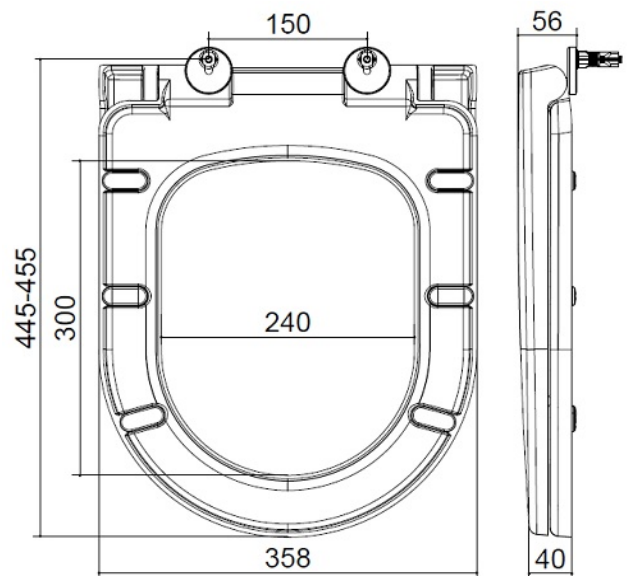

## SENATOR SOFT CLOSE SEAT COVER WH

AQS-SEN-330-C-WH

### Specifications

Brand	AQUAECO	Weight (KG)	2.89
Range	SENATOR	Compatible Pan1	AQS-SEN-300-WH
Product Code	AQS-SEN-330-C-WH	Compatible Pan2	AQS-SEN-340-WH
Finish / Colour	WHITE	Compatible Pan3	AQS-SEN-350-WH
Material	THERMOSETTING RESIN	Fixing Point	TOP ENTRY FIXING
Product Type	WC SEAT	Hinge Type	SOFT CLOSE HINGES
W X D	358 X 445	Seat Type	SEAT AND COVER

### Drawing

Box contents: SEAT AND COVER, FIXING KIT