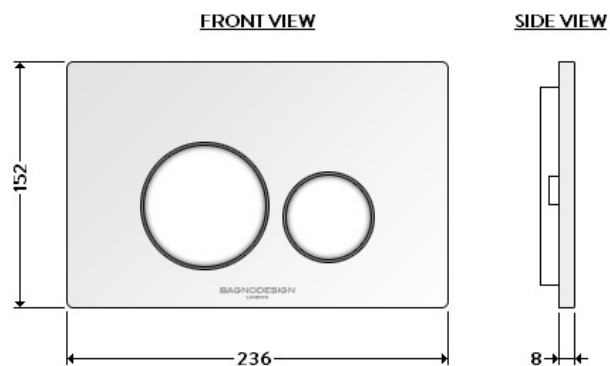

Drawing

Box contents: PUSH PLATE, FIXATION BRACKET, FIXATION SET, INSTALLATION GUIDE