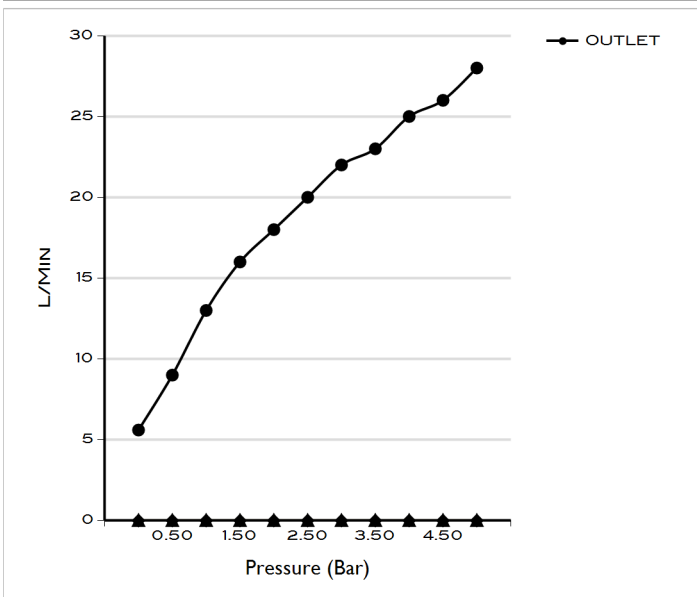

ENVOY CONCEALED SHOWER MIXER CP

AQE-ENV-410-CP

Specifications

Brand	AQUAECO
Range	ENVOY
Product code	AQE-ENV-410-CP
Finish/Colour	CHROME
Product type	CONCEALED SHOWER MIXER
Material	BRASS
Connection Size	1/2"
Test Range	0.2-5 Bar
Min. Operating Pressure	0.5 BAR LP

Technical Information

CONCEALED SHOWER MIXER
WITHOUT DIVERTER
WITHOUT DIVERTER
SINGLE LEVER
2X 1/2" INLETS
1X 1/2" OUTLET
MIN/MAX INSTALL DEPTH 50-72MM
CARTRIDGE SXM-CAR-EN35-SD-END

Flow Rate Graph

Box contents: CONCEALED MIXER, BACK PLATE, HANDLE, ALLEN KEY