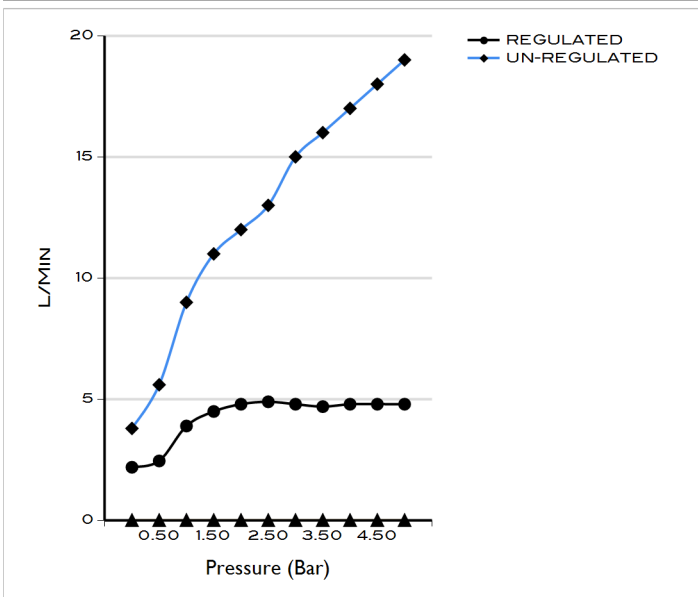

ENVOY MONO SMOOTH BODIED BASIN MIXER CP

AQE-ENV-301S-CP

Specifications

Brand	AQUAECO
Range	ENVOY
Product code	AQE-ENV-301S-CP
Finish/Colour	CHROME
Product type	MONO BASIN MIXER
Material	BRASS
Connection Size	1/2"
Test Range	0.2-5 Bar
Min. Operating Pressure	0.2 BAR LP

Technical Information

MONO SMOOTH BODIED BASIN MIXER
DECK MOUNTED
SINGLE LEVER
WITHOUT POP UP WASTE
WITH WATER FLOW AERATOR
CARTRIDGE SXM-CAR-EN35-SD-END

Flow Rate Graph

Drawing

Box contents: BASIN MIXER, 2 x 1/2" FLEXIBLE PIPES, FIXING KIT