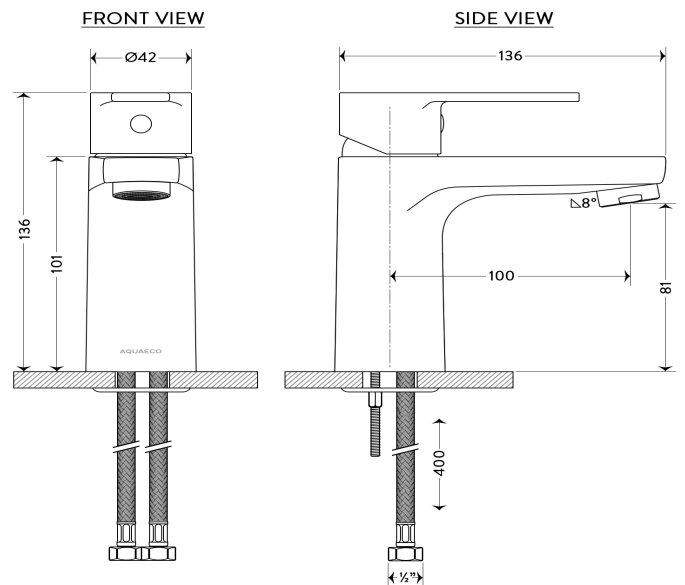

ENVOY MONO SMOOTH BODIED BASIN MIXER CP

AQE-ENV-301S-CP

Specifications

Brand	AQUAECO
Range	ENVOY
Product code	AQE-ENV-301S-CP
Finish/Colour	CHROME
Product type	MONO BASIN MIXER
Material	BRASS
Connection Size	1/2"
Test Range	0.2-5 Bar
Min. Operating Pressure	0.2 BAR LP

Technical Information

MONO SMOOTH BODIED BASIN MIXER
DECK MOUNTED
SINGLE LEVER
WITHOUT POP UP WASTE
WITH WATER FLOW AERATOR
CARTRIDGE SXM-CAR-EN35-SD-END

Flow Rate Graph

Drawing

Box contents: BASIN MIXER, 2 x 1/2" FLEXIBLE PIPES, FIXING KIT